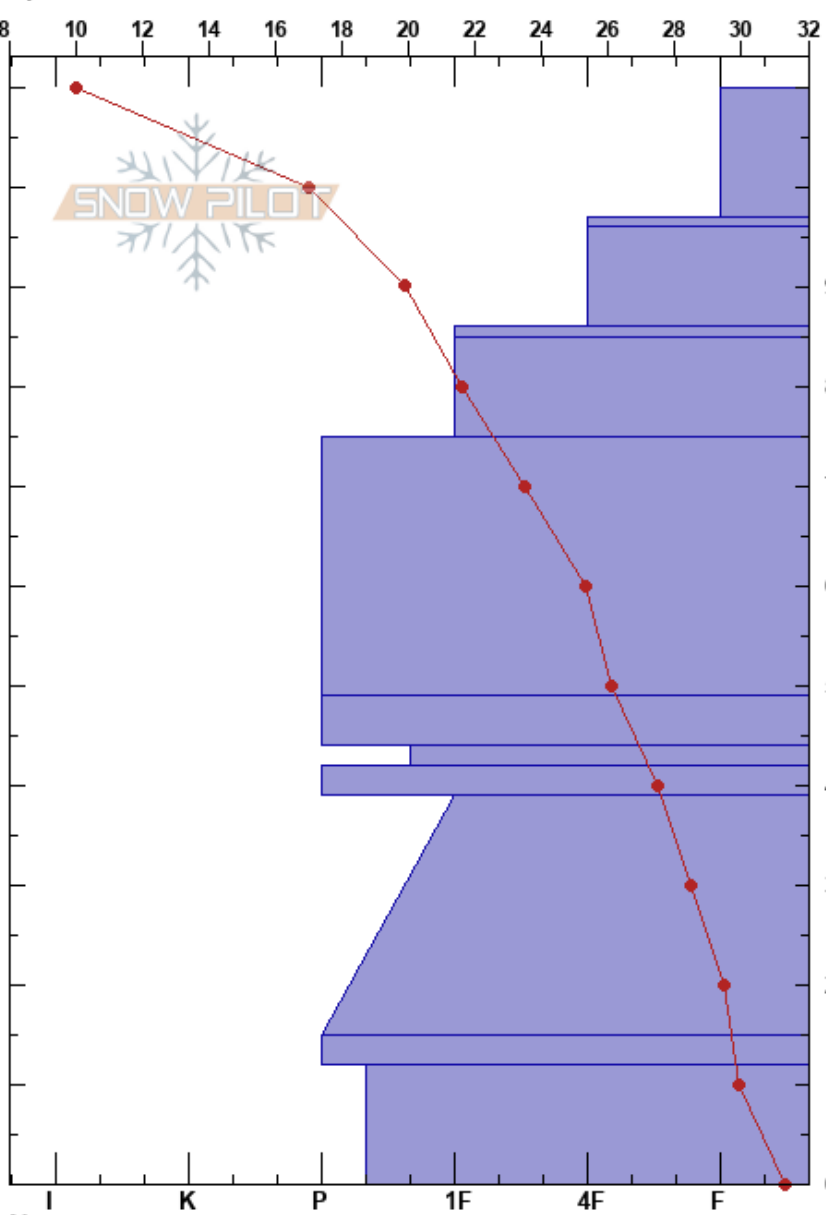

South Bowl
Teton Range
WY
Elevation: 2892 m
Aspect:

Daniel Nagy
12/16/2022 - 2:30pm
Co-ord: 43.77740N, -110.93120W
Slope Angle: 28°
Wind Loading: yes

Stability: Good
Air Temperature: 15°F
Sky Cover: OVC
Precipitation: S-1
Wind: N Moderate

HS: 110
97-96cm: Less than 1 cm thick
86-85cm: Less than 1 cm thick
44-42cm: Problematic layer

Specifics: Ski tracks on slope; We skied slope

Elevation (m)	Crystal		Moisture	ρ kg/m ³	Stability tests & Layer comments
	Form	Size			
110	+	1			
100	+	1-2			
90	/	1			97-96cm: Less than 1 cm thick ← CT14 @89cm
80	/ (□)	1 (0.5)			86-85cm: Less than 1 cm thick
70	⊖	0.5			
60					
50	⊖				
45	□	0.5			← CT19 @44cm
40	⊖				← ECTN28 @44cm ← PST95/100 (Arr) @44cm
30	⊖	1-2			
20					
10	⊖				
0	□ (∧)	2 (2)			