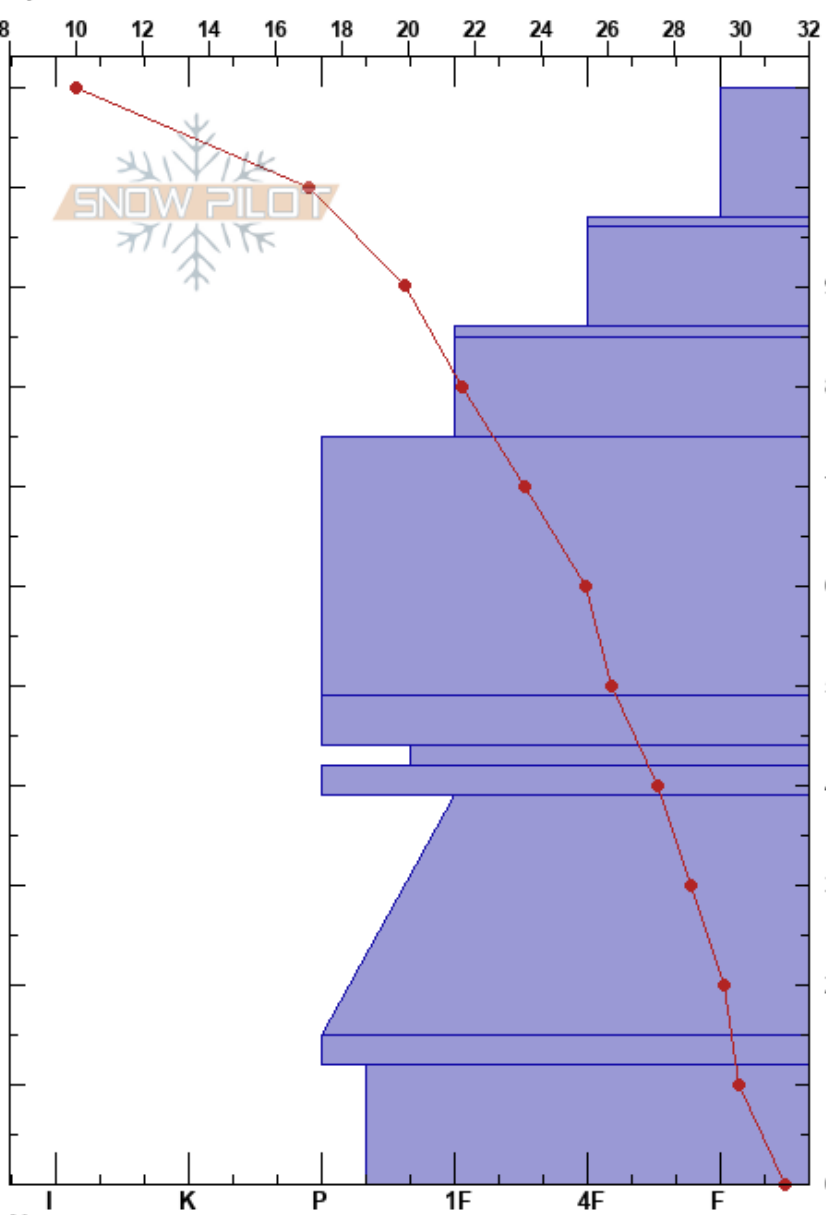

South Bowl
Teton Range
WY
Elevation: 2892 m
Aspect:

Daniel Nagy
12/16/2022 - 2:30pm
Co-ord: 43.77740N, -110.93120W
Slope Angle: 28°
Wind Loading: yes

Stability: Good
Air Temperature: 15°F
Sky Cover: OVC
Precipitation: S-1
Wind: N Moderate

HS: 110
97-96cm: Less than 1 cm thick
86-85cm: Less than 1 cm thick
44-42cm: Problematic layer

Specifics: Ski tracks on slope; We skied slope

Elevation (cm)	Crystal		Moisture	ρ kg/m ³	Stability tests & Layer comments
	Form	Size			
110	+	1			
100	+	1-2			
90	/	1			97-96cm: Less than 1 cm thick ← CT14 @89cm
80	/ (□)	1 (0.5)			86-85cm: Less than 1 cm thick
70	⊖	0.5			
60					
50	⊖				
45	□	0.5			← CT19 @44cm
40	⊖				← ECTN28 @44cm ← PST95/100 (Arr) @44cm
30	⊖	1-2			
20					
10	⊖				
0	□ (∧)	2 (2)			