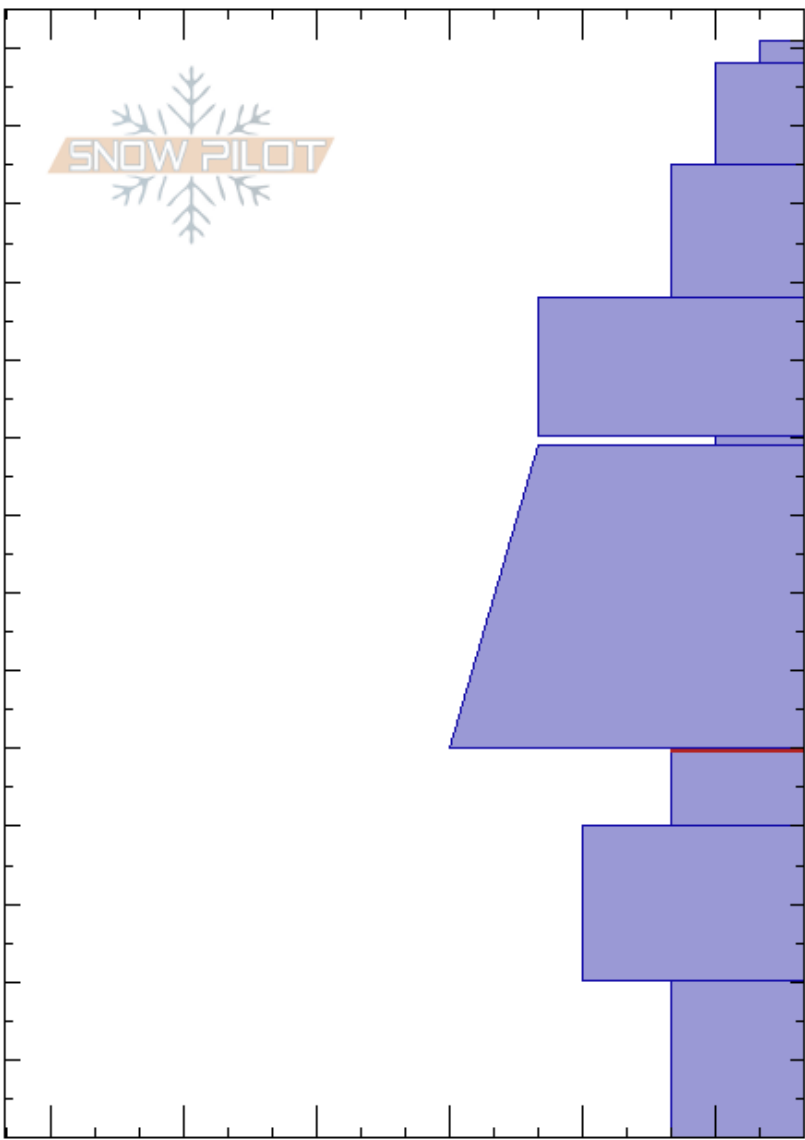

Prairie Peak NE  
 Smoky  
 ID  
 Elevation: 9040 ft  
 Aspect:  
 Specifics:

Jon Preuss  
 12/15/2022 - 2:05pm  
 Co-ord: 11T 689704W 4854353N  
 Slope Angle:  
 Wind Loading: previous

Stability:  
 Air Temperature:  
 Sky Cover: FEW  
 Precipitation: NO  
 Wind: Calm

HS: 141  
 Layer Notes:  
 90-89cm: 12/8  
 50-40cm: 11/27  
 50-40cm: Problematic layer

Height (cm)	Crystal		Moisture	$\rho$ kg/m <sup>3</sup>	Stability tests & Layer comments
	Form	Size			
141	+				
130	/				
120	/ (•)				← CT10, RP @119cm
110	•				
100	•				
90	□				← CT24, SC @90cm 90-89cm: 12/8
80					
70	•				
60					
50	□	2			← PST25/100 (End) @48cm ← PST27/100 (End) @48cm CPST 50-40cm: 11/27
40	⊖				
30					
20					
10	□	2-3	M		
0					