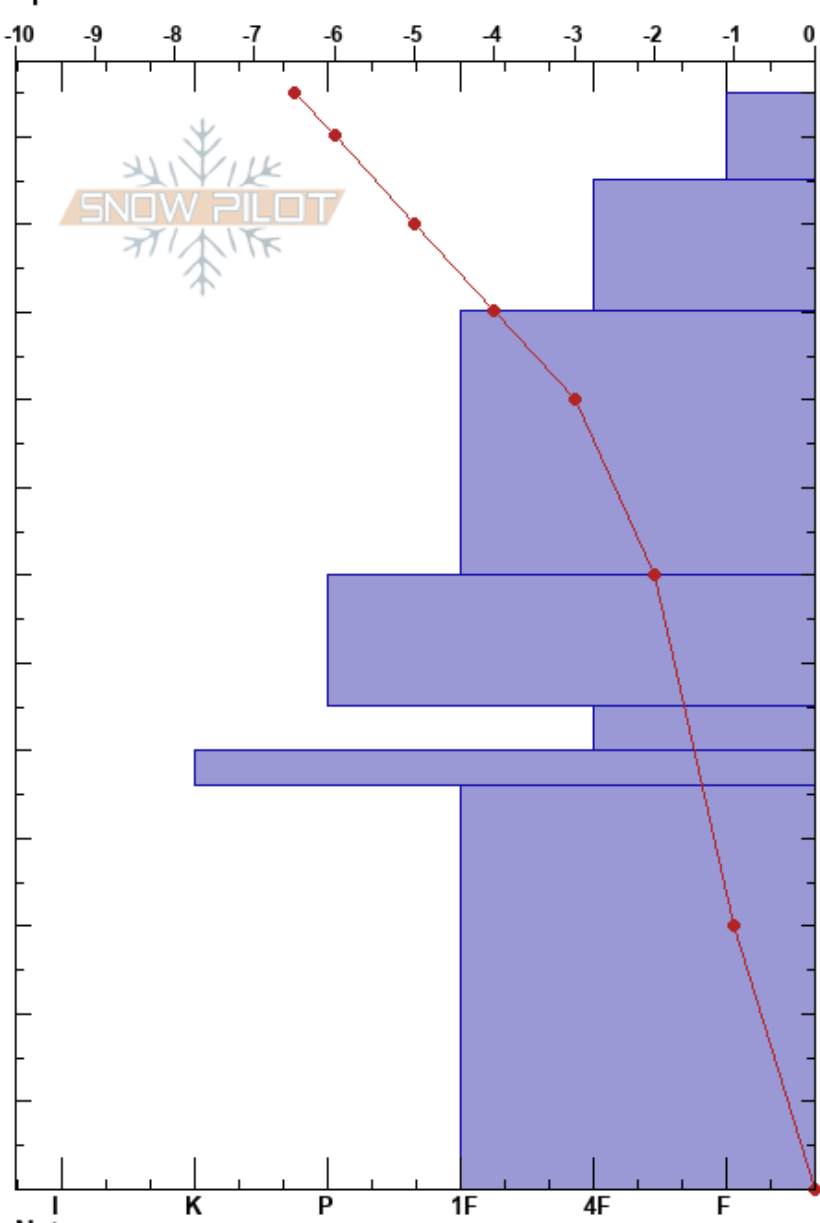

Glidden Ridge
 Bitterroot
 MT
 Elevation: 6390 ft
 Aspect: N
 Specifics:

Mikey Church
 12/15/2022 - 1:00pm
 Co-ord: 47.53573N, -115.72878W
 Slope Angle: 33°
 Wind Loading:

Stability:
 Air Temperature: -8°C
 Sky Cover: OVC
 Precipitation: NO
 Wind:
 HS: 125
 PS: 30 55-50cm: Problematic layer

Height (cm)	Crystal		Moisture	ρ kg/m ³	Stability tests & Layer comments
	Form	Size			
125					
120	/				
110	• (/)				
100					
90					
85	•				
80					
70					
65	•				
60					
55	□ (B)				CT26, Q2 @55cm
50	⊙⊙				ECTP29 @55cm Rock and cavity
45					
40					
30	⊖				
20					
10					
0					ECTX