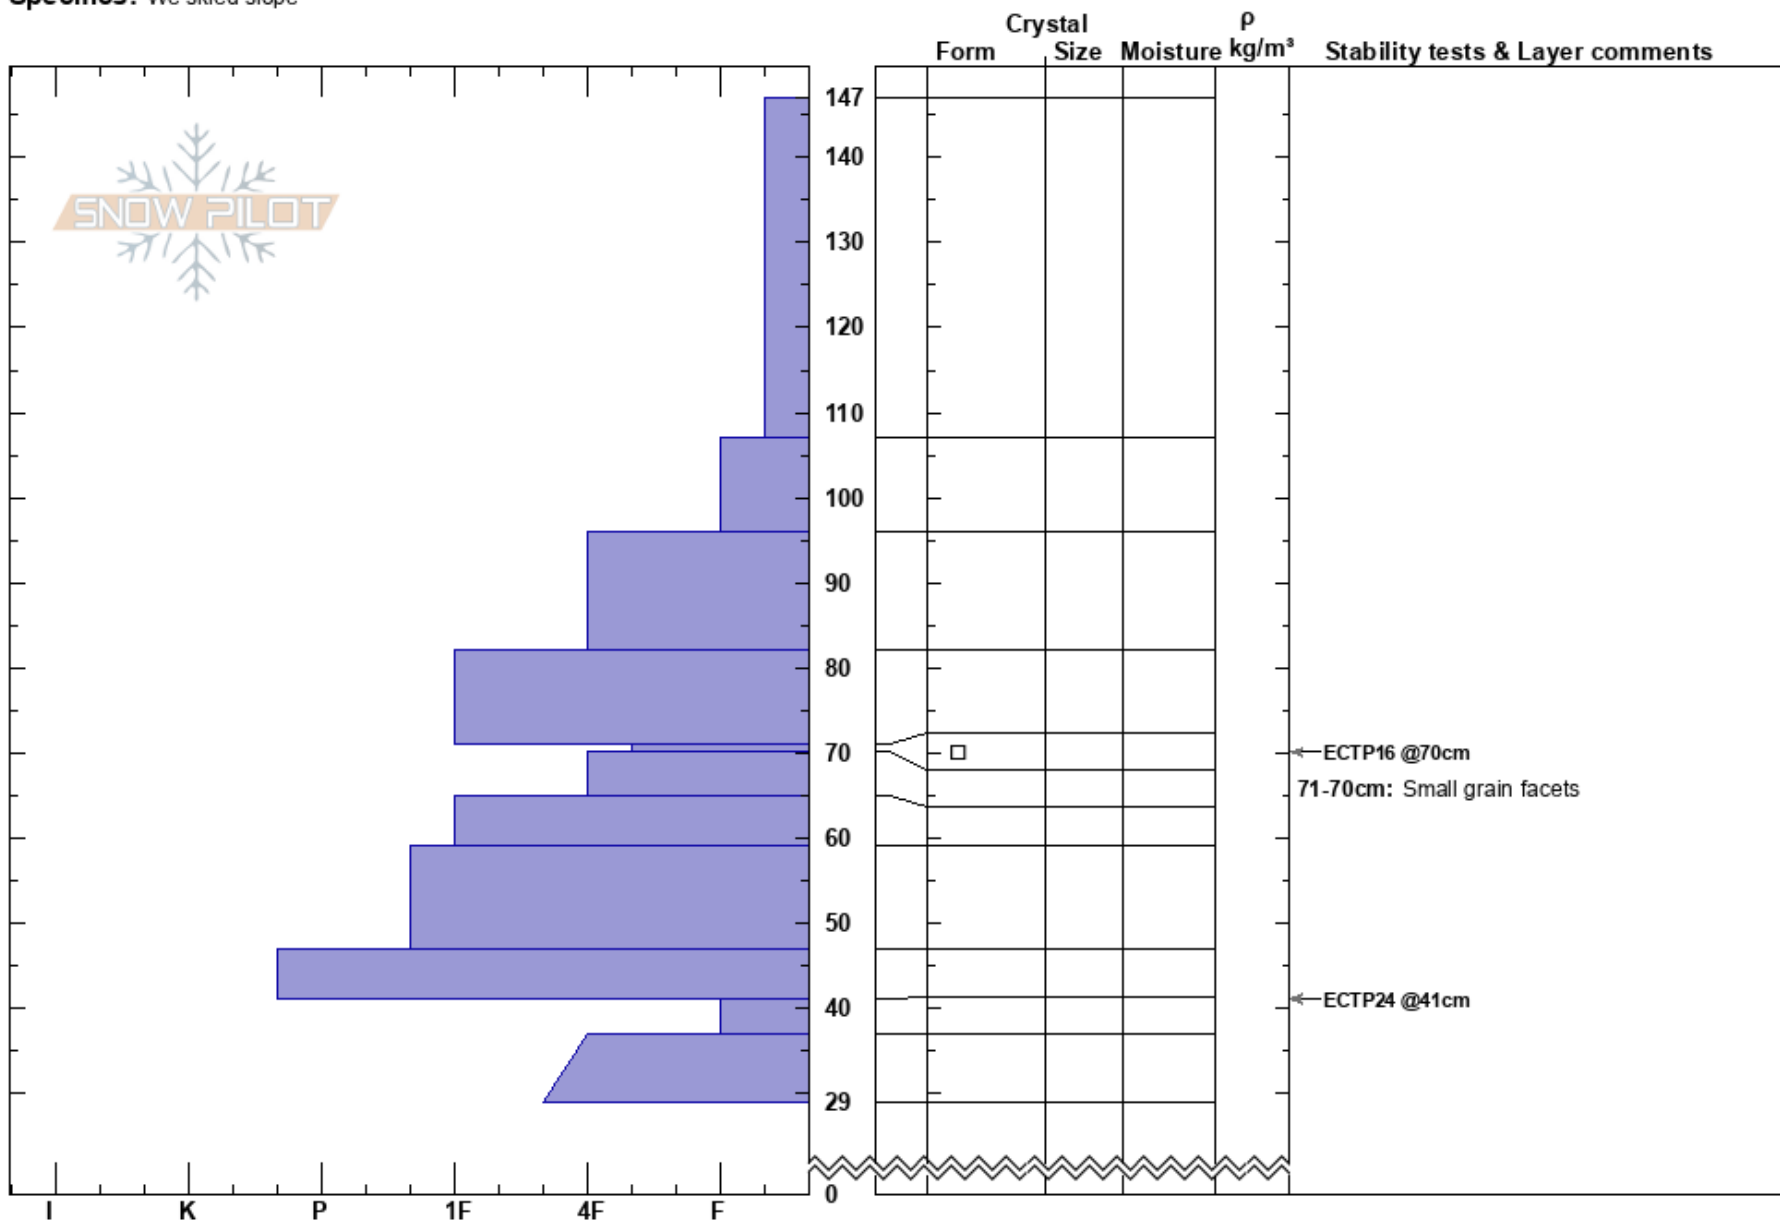

Asai Bowl
 Uinta Range
 UT
Elevation: 9530 ft
Aspect: S
Specifics: We skied slope

Joseph Manship
 12/15/2022 - 1:20pm
Co-ord: 40.62122N, -11.56294W
Slope Angle: 24°
Wind Loading: no

Stability: Poor
Air Temperature:
Sky Cover: OVC
Precipitation: S-1
Wind: W Light Breeze

HS: 147
Layer Notes:
 71-70cm: Small grain facets
 71-70cm: Problematic layer

Notes: