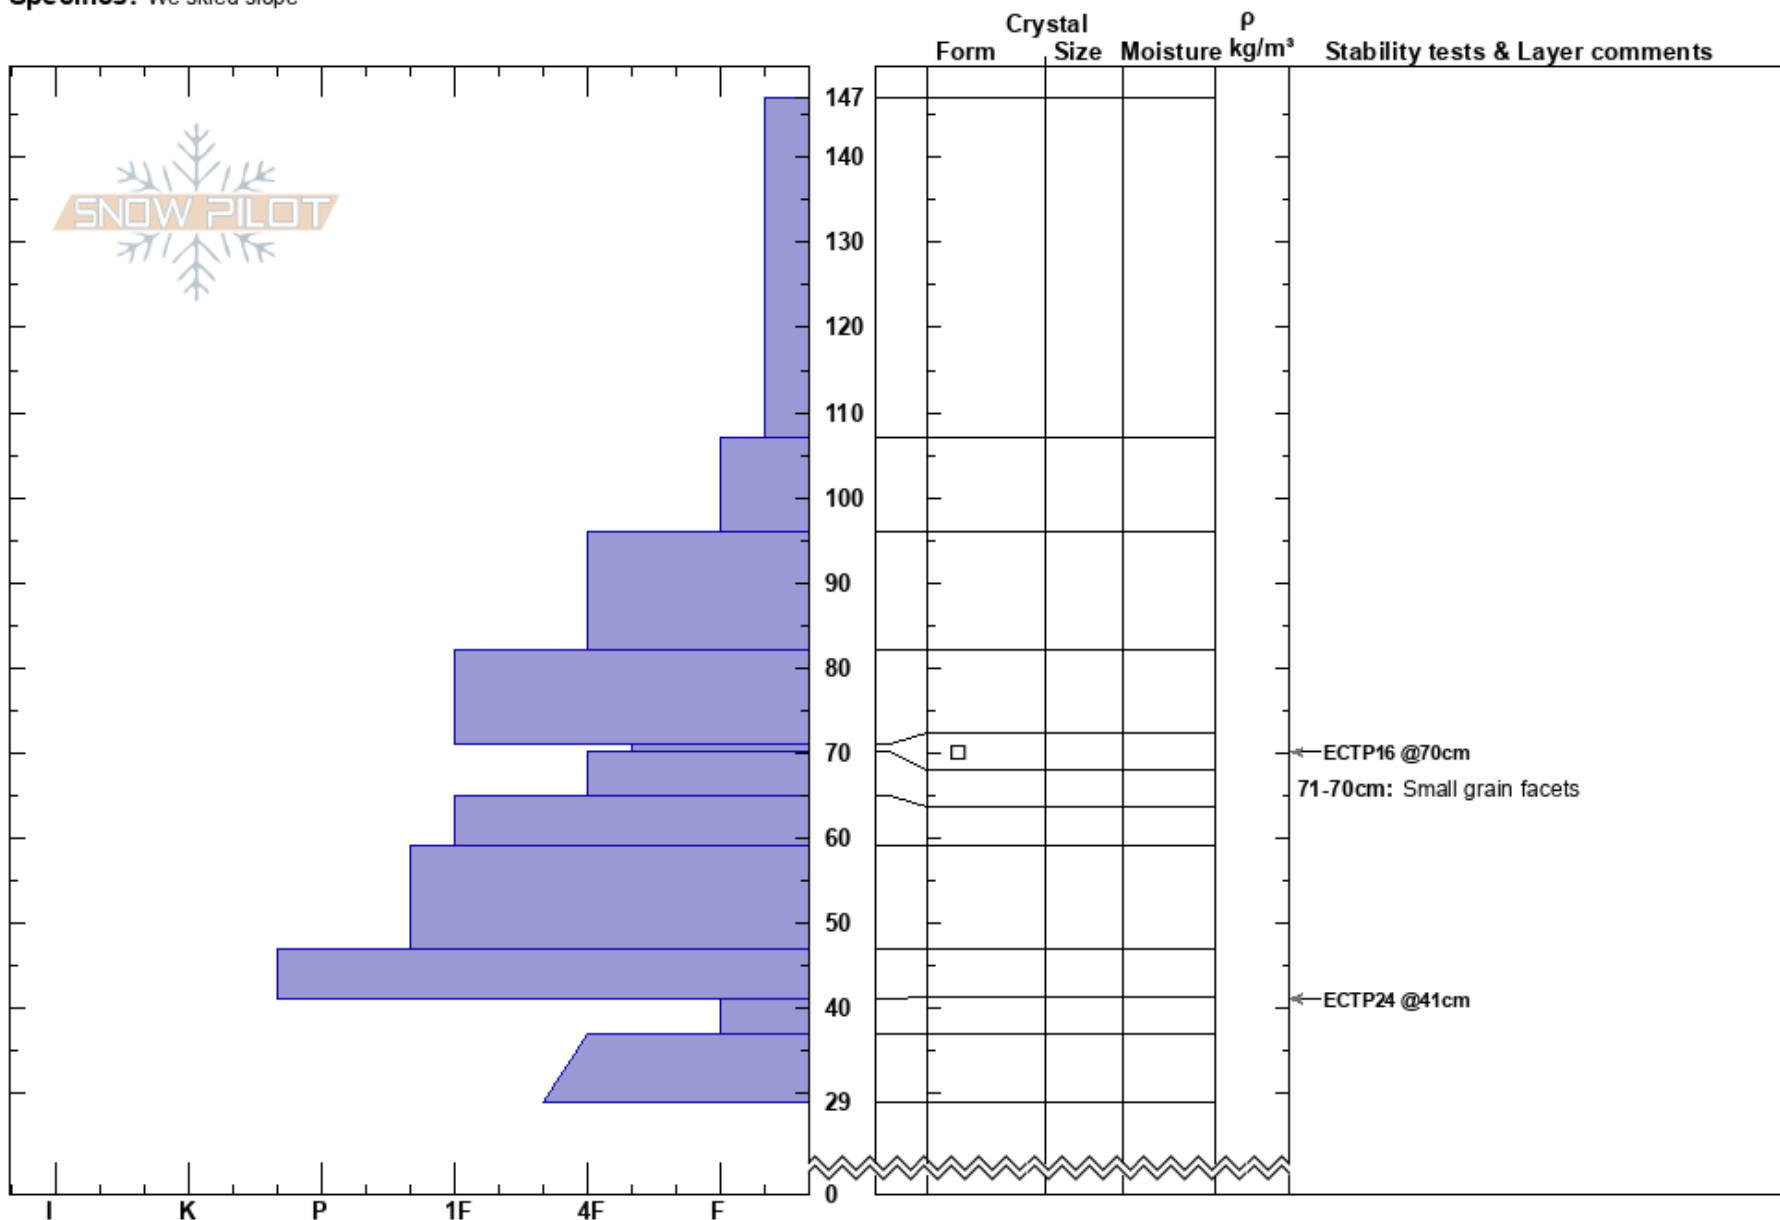

Asai Bowl
 Uinta Range
 UT
 Elevation: 9530 ft
 Aspect: S
 Specifics: We skied slope

Joseph Manship
 12/15/2022 - 1:20pm
 Co-ord: 40.62122N, -11.56294W
 Slope Angle: 24°
 Wind Loading: no

Stability: Poor
 Air Temperature:
 Sky Cover: OVC
 Precipitation: S-1
 Wind: W Light Breeze

HS: 147
 Layer Notes:
 71-70cm: Small grain facets
 71-70cm: Problematic layer

Notes: