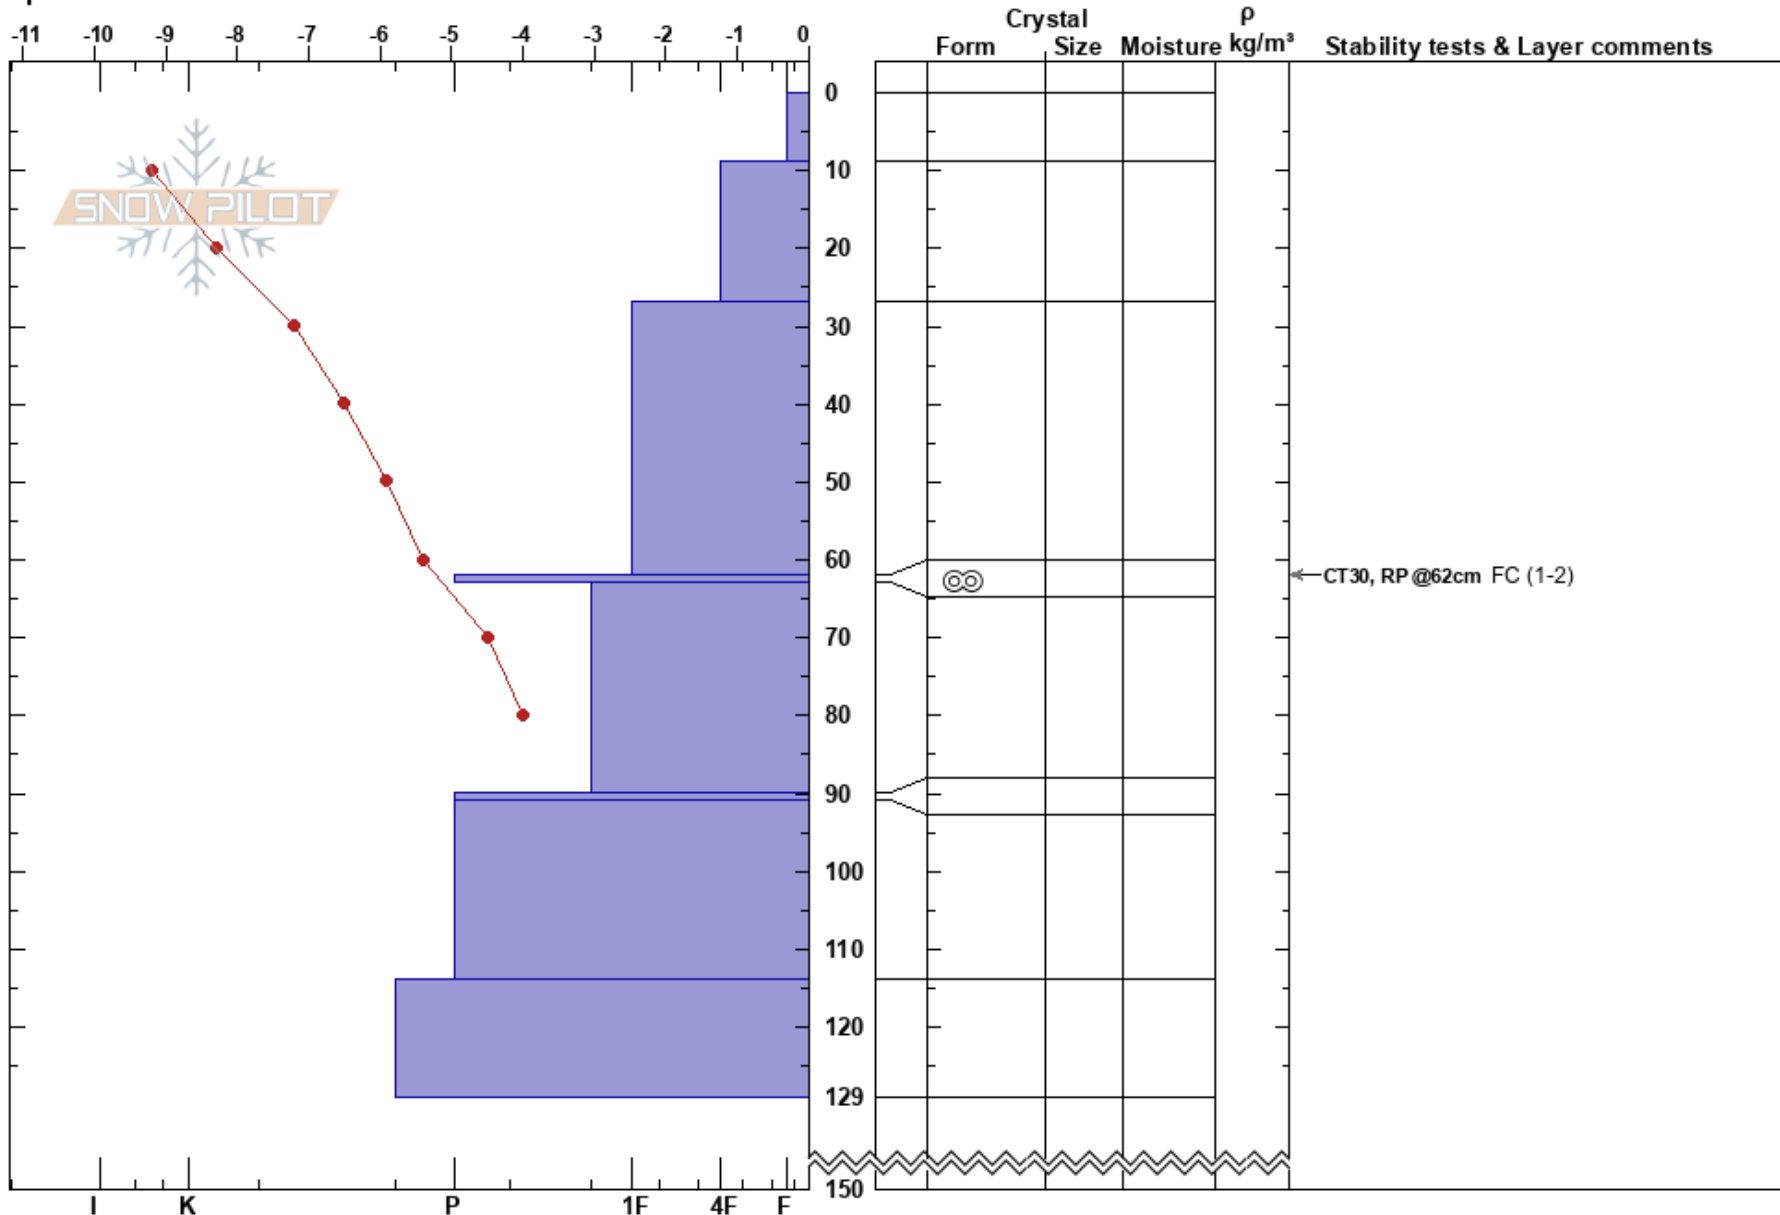

Slap Activated  
 Rockies  
 BC  
 Elevation: 1750 m  
 Aspect: N  
 Specifics:

Craig Hartmetz  
 14/12/2022 - 10:50  
 Co-ord:  
 Slope Angle: 30°  
 Wind Loading: no

Stability:  
 Air Temperature: -10.1°C PF: 40  
 Sky Cover: BKN  
 Precipitation: NO  
 Wind: N Light Breeze

Layer Notes:

Notes: Open BTL clearing, sheltered location.