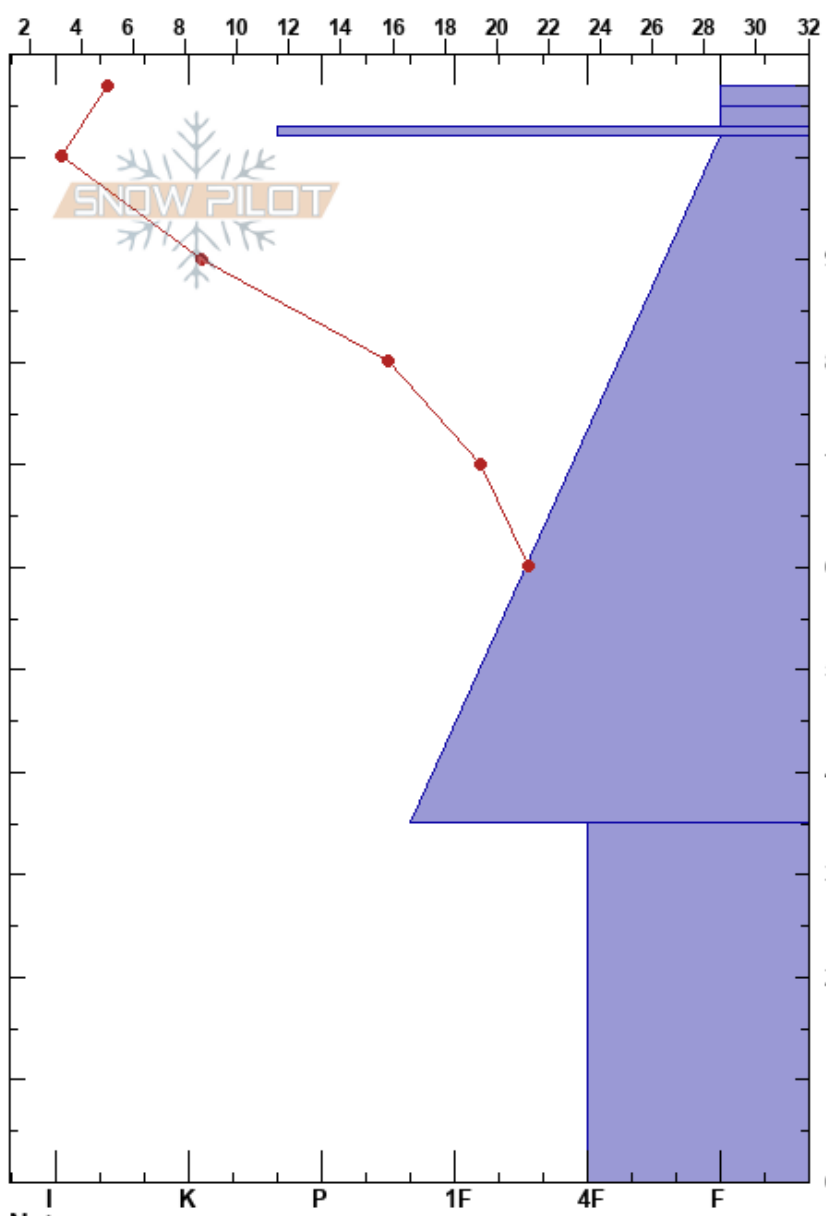

Lake Creek  
Sawtooth Range  
ID  
Elevation: 6030 ft  
Aspect: N

Grant Hughes  
12/15/2022 - 12:10pm  
Co-ord: 43.71685N, -114.33540W  
Slope Angle: 11°  
Wind Loading:

Stability:  
Air Temperature: -14°F PF: 95  
Sky Cover: BKN  
Precipitation: NO  
Wind: Light Breeze

Layer Notes:

Specifics: Collapsing, localized

Elevation (ft)	Crystal		$\rho$ kg/m <sup>3</sup>	Stability tests & Layer comments
	Form	Size		
107	+	1		
100	+	1		
100	○			
70	/ (●)	1(1)		← ECTP11 @70cm ← CT11, SC @70cm ← PST26/100 (End) @70cm
15	□	2		← CT7, RP @15cm