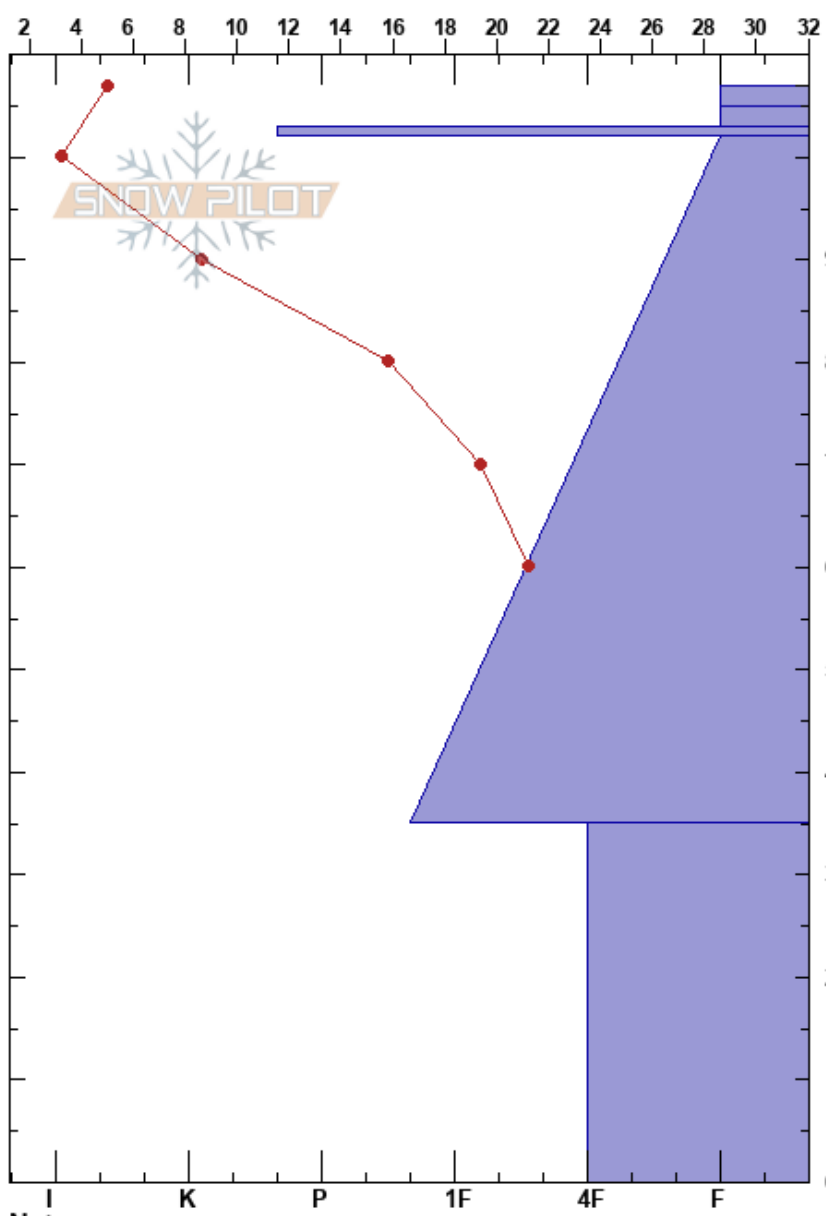

Lake Creek
Sawtooth Range
ID
Elevation: 6030 ft
Aspect: N

Grant Hughes
12/15/2022 - 12:10pm
Co-ord: 43.71685N, -114.33540W
Slope Angle: 11°
Wind Loading:

Stability:
Air Temperature: -14°F PF: 95
Sky Cover: BKN
Precipitation: NO
Wind: Light Breeze

Layer Notes:

Specifics: Collapsing, localized

Form	Crystal		ρ kg/m ³	Stability tests & Layer comments
	Size	Moisture		
+	1			
+	1			
○				
/ (●)	1 (1)			← ECTP11 @70cm ← CT11, SC @70cm ← PST26/100 (End) @70cm
□	2			← CT7, RP @15cm