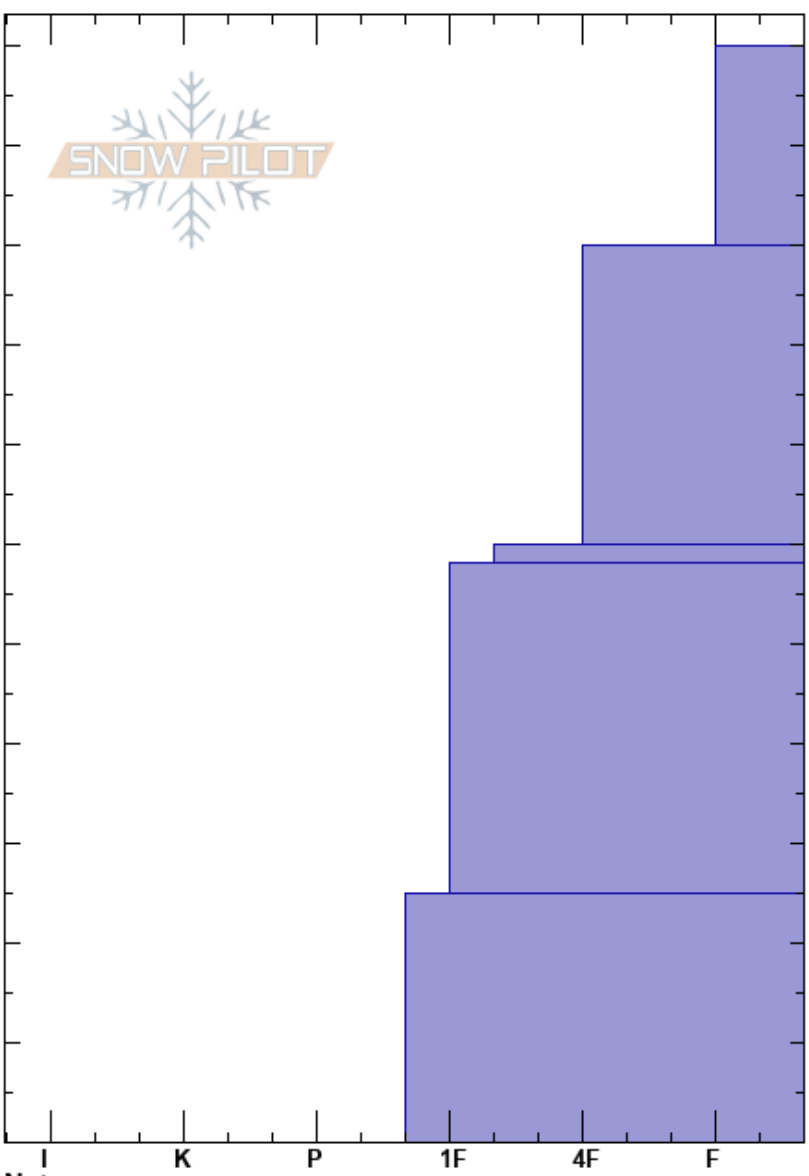

Mama's Boy
 Northern Rockies
 BC
Elevation: 1637 m
Aspect: E
Specifics:

Greg Rantala
 14/12/2022 - 14:00
Co-ord:
Slope Angle: 37°
Wind Loading:

Stability:
Air Temperature: -9.7°C
Sky Cover: SCT
Precipitation: NO
Wind: Calm

HS: 110
 60-58cm: Problematic layer

Height (m)	Crystal		Moisture	ρ kg/m ³	Stability tests & Layer comments
	Form	Size			
110					
100					
90					
80					
70					
60					
50					CT23, RP @50cm below layer CT17, RP @50cm FC
40					
30					
20					
10					
0					

Notes: Midway avi path on skiers left track