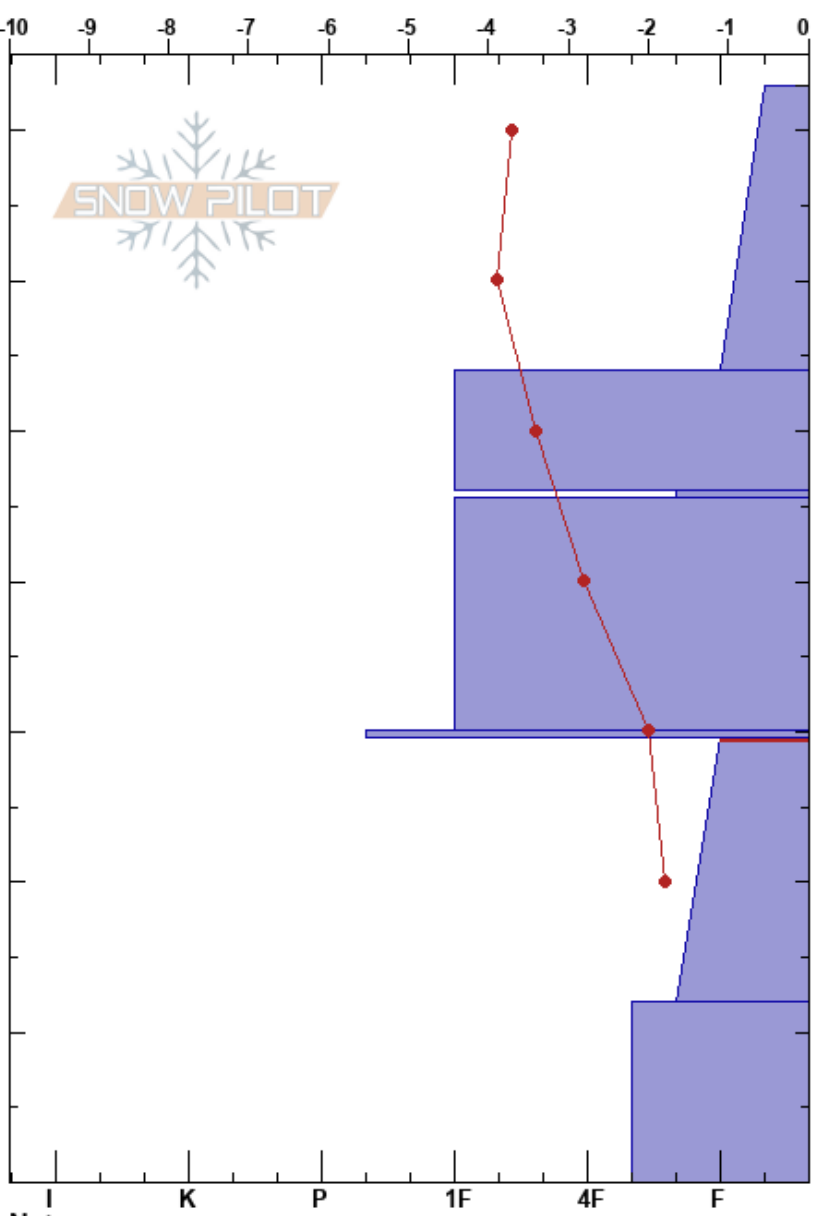

Sunrise Hill
 Bear River Range
 UT
 Elevation: 7755 ft
 Aspect: E

toby weed
 12/15/2022 - 2:20pm
 Co-ord: 41.91929N, -111.46526W
 Slope Angle: 23°
 Wind Loading: yes

Stability: Poor
 Air Temperature: -5.7°C
 Sky Cover: BKN
 Precipitation: NO
 Wind: NW Moderate

HS: 73
 PF: 70
 PS: 15
 29.5-12cm: Problematic layer

Specifics: Collapsing, widespread; Cracking; Recent avalanche activity on similar slopes; Recent avalanche activity on different slopes

[More Pit Specifics below]

Crystal Form	Crystal Size	Moisture	ρ kg/m³	Stability tests & Layer comments
+				
•				
∇				← STE @46cm
•				
∇ (⊙)				← ECTP10 @29.5cm
	2-3			
□	2-3			

Notes: Additional Pit Specifics: Snowmobile tracks on slope