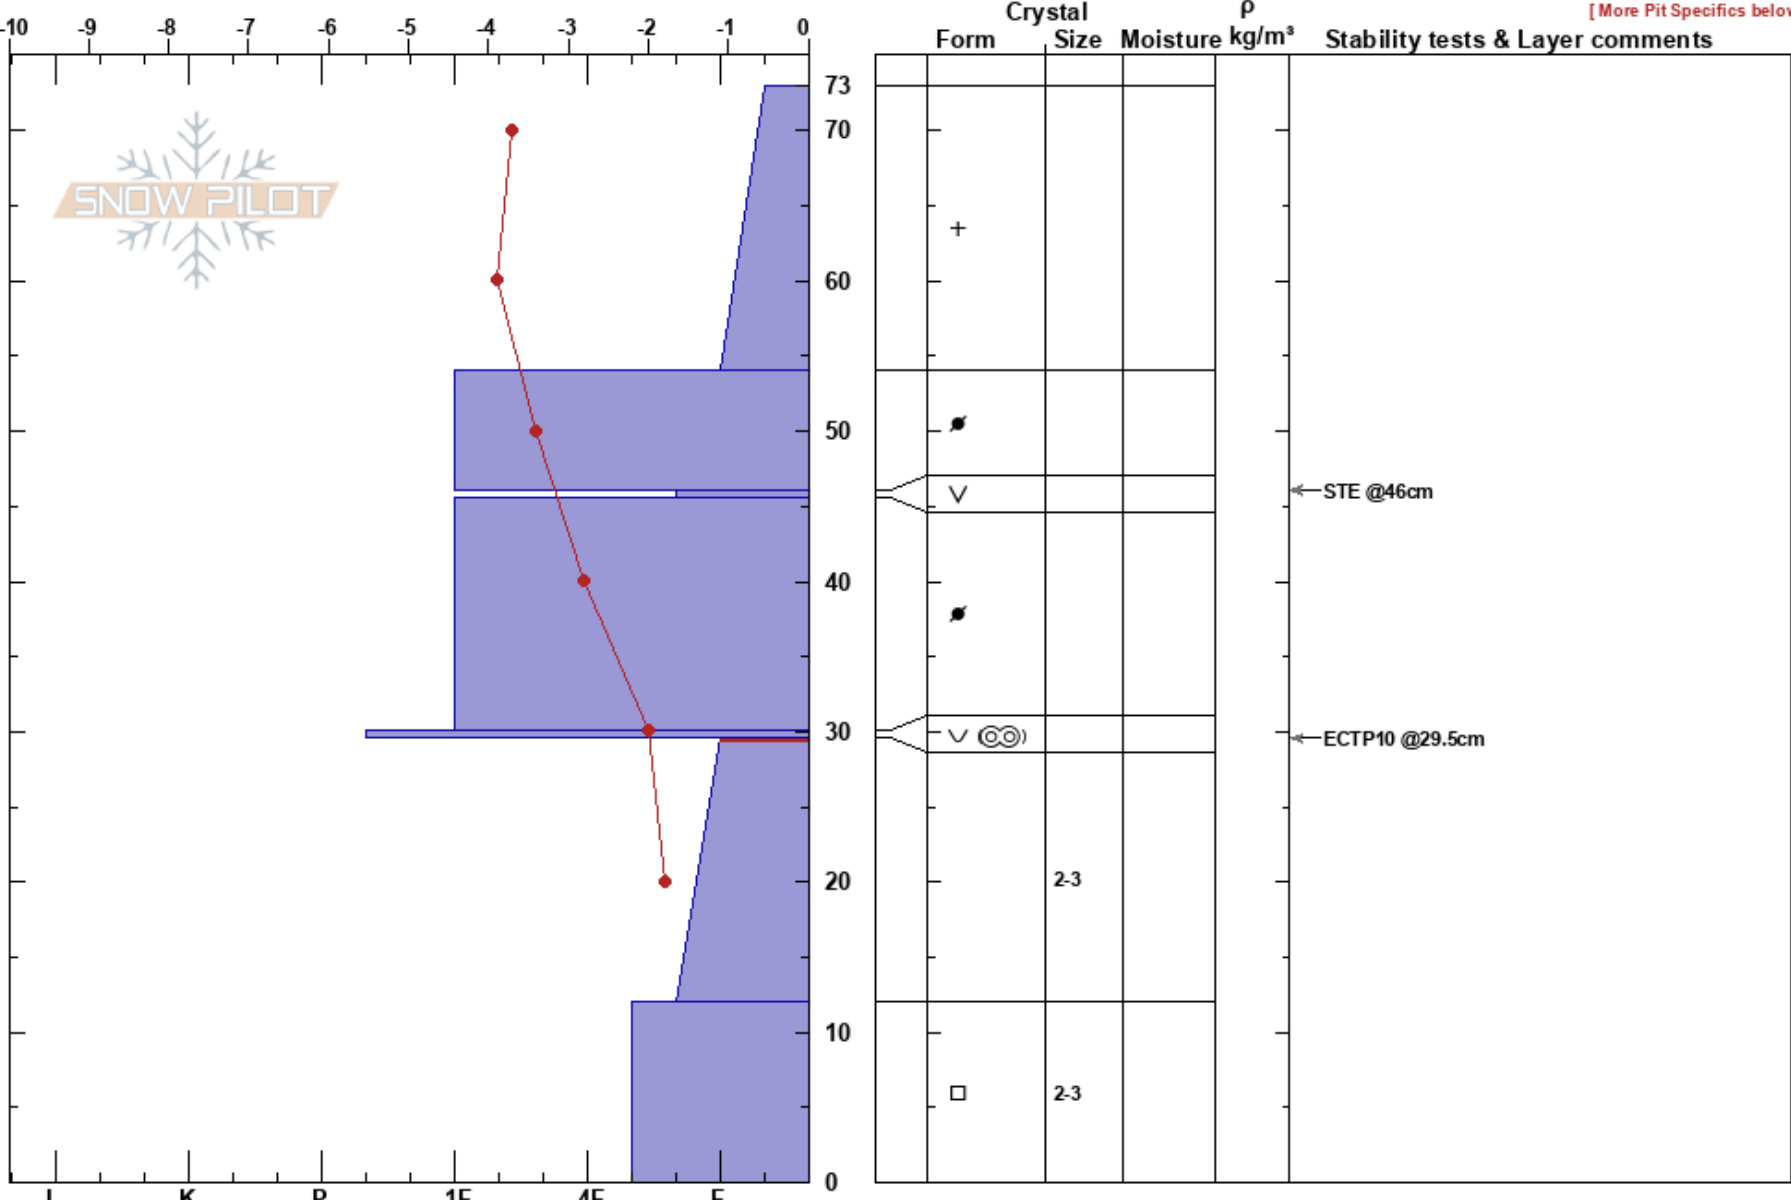

Sunrise Hill
 Bear River Range
 UT
 Elevation: 7755 ft
 Aspect: E

toby weed
 12/15/2022 - 2:20pm
 Co-ord: 41.91929N, -111.46526W
 Slope Angle: 23°
 Wind Loading: yes

Stability: Poor
 Air Temperature: -5.7°C
 Sky Cover: BKN
 Precipitation: NO
 Wind: NW Moderate

HS: 73
 PF: 70
 PS: 15
 29.5-12cm: Problematic layer

Specifics: Collapsing, widespread; Cracking; Recent avalanche activity on similar slopes; Recent avalanche activity on different slopes

[More Pit Specifics below]

Notes: Additional Pit Specifics: Snowmobile tracks on slope