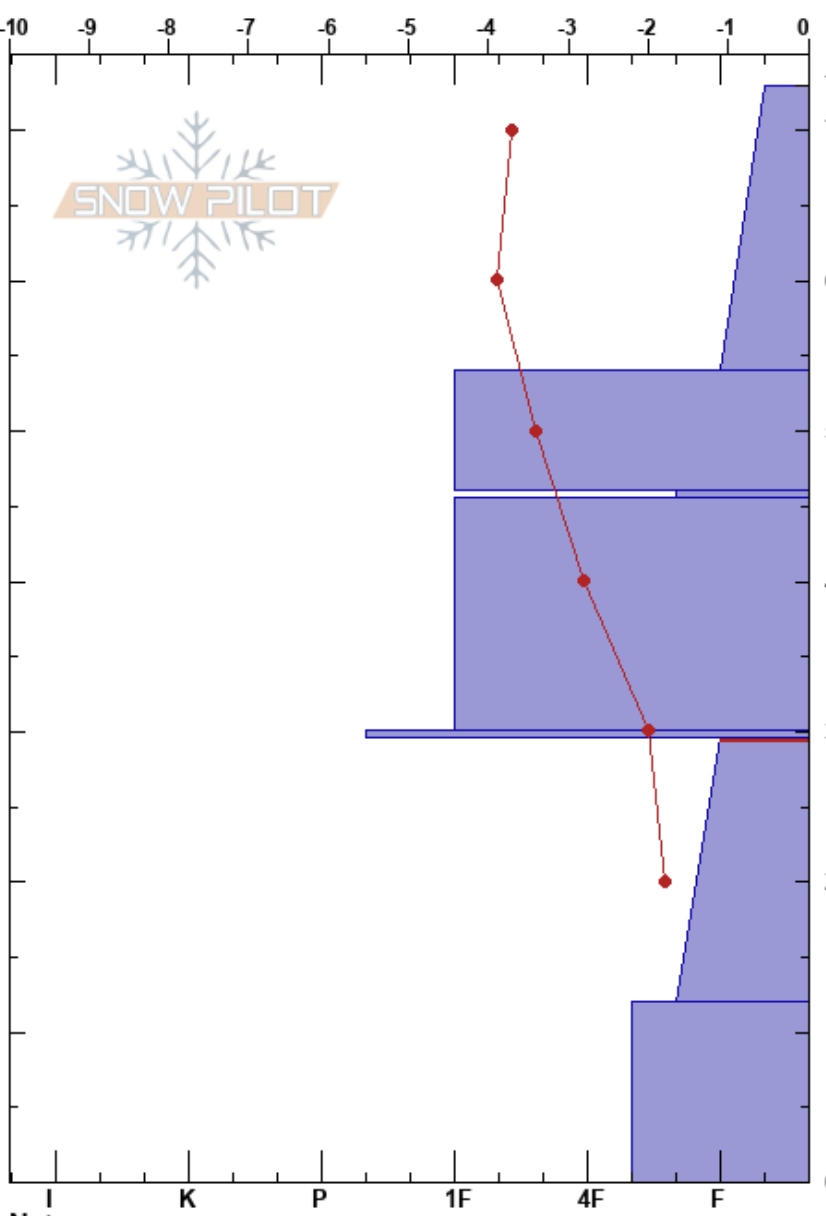

Sunrise Hill
 Bear River Range
 UT
 Elevation: 7755 ft
 Aspect: E

toby weed
 12/15/2022 - 2:20pm
 Co-ord: 41.91929N, -111.46526W
 Slope Angle: 23°
 Wind Loading: yes

Stability: Poor
 Air Temperature: -5.7°C
 Sky Cover: BKN
 Precipitation: NO
 Wind: NW Moderate

HS: 73
 PF: 70
 PS: 15
 29.5-12cm: Problematic layer

Specifics: Collapsing, widespread; Cracking; Recent avalanche activity on similar slopes; Recent avalanche activity on different slopes

[More Pit Specifics below]

Crystal Form	Size	Moisture	ρ kg/m ³	Stability tests & Layer comments
+				
•				
∇				← STE @46cm
•				
∇ (⊙)				← ECTP10 @29.5cm
	2-3			
□	2-3			

Notes: Additional Pit Specifics: Snowmobile tracks on slope