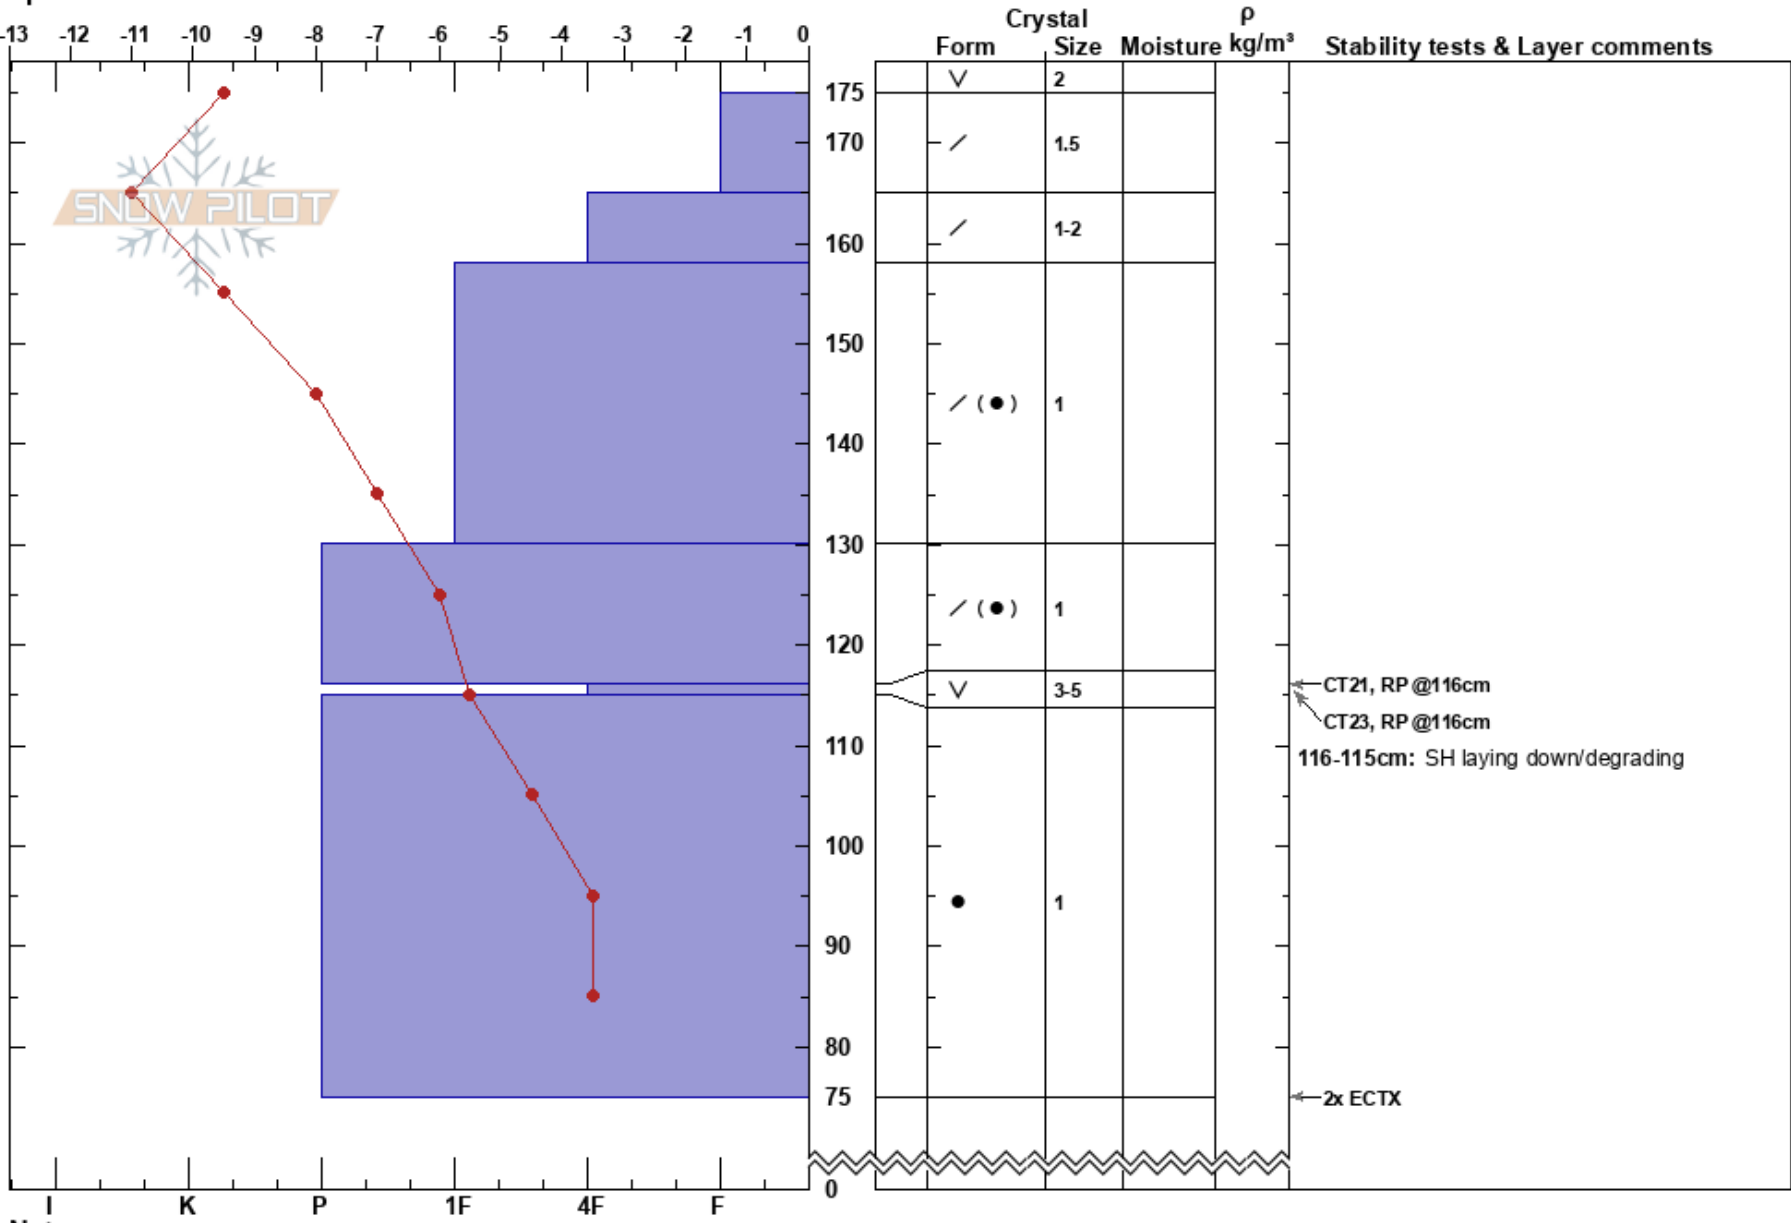

Tumal north side BTL
 Three Sisters
 OR
 Elevation: 7443 ft
 Aspect: N
 Specifics:

Aaron Hartz
 12/15/2022 - 1:00pm
 Co-ord: 10T 608842W 4873645N
 Slope Angle: 20°
 Wind Loading:

Stability:
 Air Temperature: -7°C
 Sky Cover: CLR
 Precipitation: NO
 Wind: E Light Breeze
 HS: 175
 PF: 35
 PS: 10
 Layer Notes:
 116-115cm: SH laying down/degrading
 116-115cm: Problematic layer