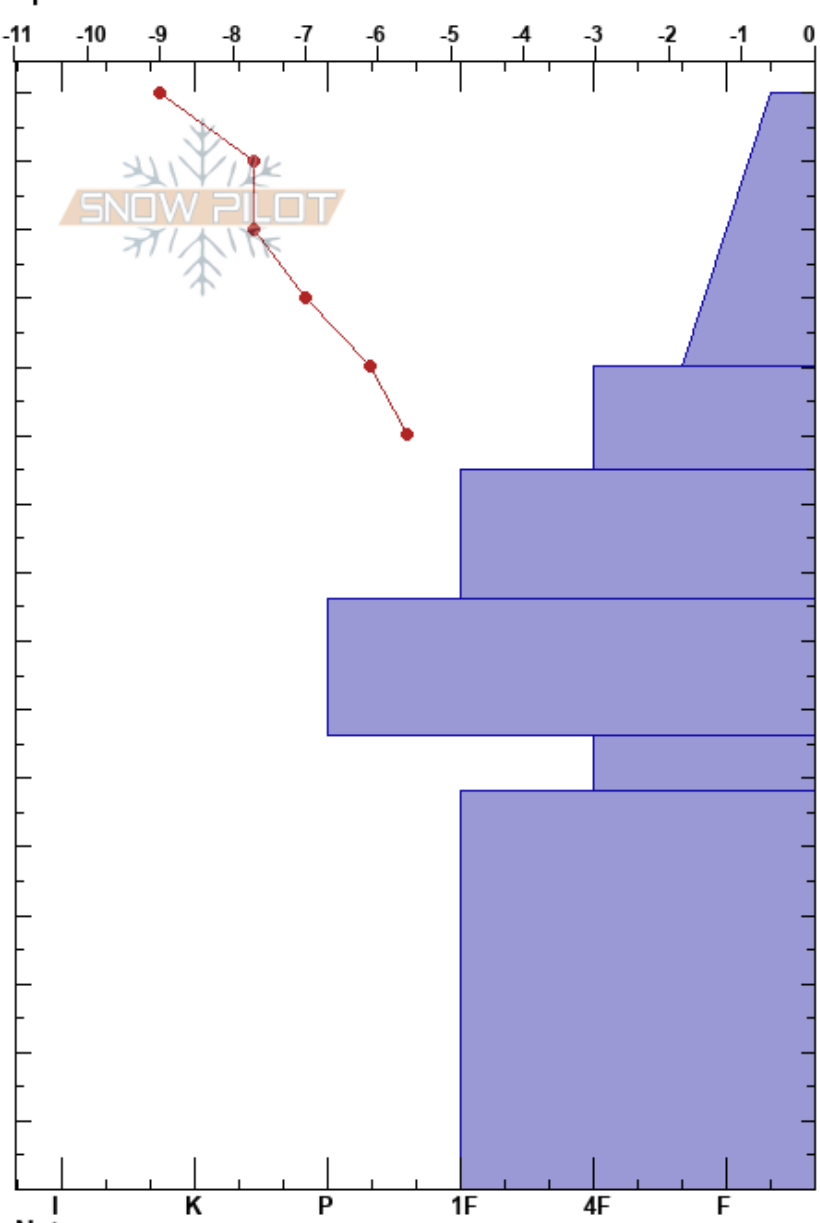

West Bowl, Silver Fork
 Wasatch Range
 UT
 Elevation: 9496 ft
 Aspect: W
 Specifics:

Keith Sidle
 12/14/2022 - 11:21am
 Co-ord: 12T 447108W 4494731N
 Slope Angle: 23°
 Wind Loading: no

Stability: Poor
 Air Temperature: -10.5°C
 Sky Cover: BKN
 Precipitation: S1
 Wind: Calm

HS: 160
 PF: 88
 86-66cm: Problematic layer

Height (cm)	Crystal		Moisture	ρ kg/m ³	Stability tests & Layer comments
	Form	Size			
160	+				
140	/ (+)	2			
110	/	1.5-2			← CT23, Q1 @120cm ← ECTP23 @120cm
90	•	1			
70	•	0.5			
60	□	1			← ECTP25 @66cm NDL
30	⊖	1			