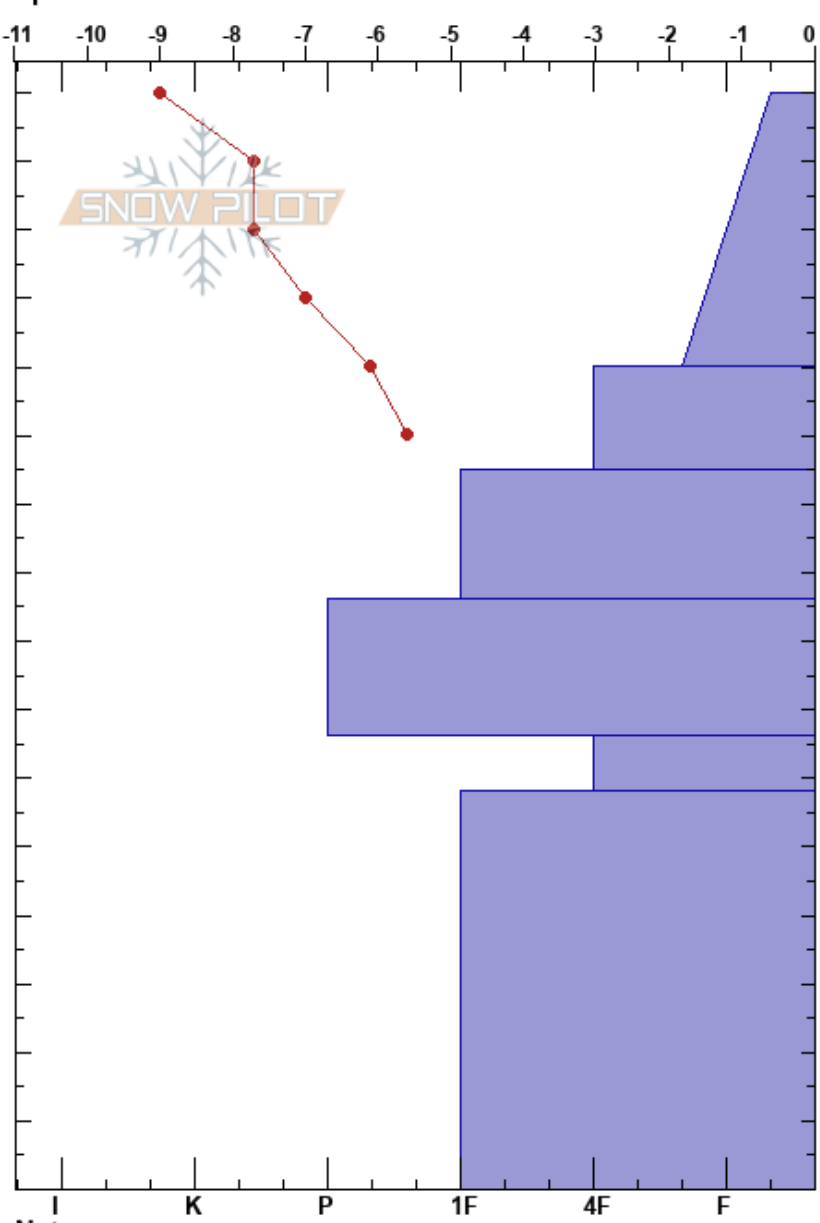

West Bowl, Silver Fork
 Wasatch Range
 UT
 Elevation: 9496 ft
 Aspect: W
 Specifics:

Keith Sidle
 12/14/2022 - 11:21am
 Co-ord: 12T 447108W 4494731N
 Slope Angle: 23°
 Wind Loading: no

Stability: Poor
 Air Temperature: -10.5°C PF: 88 86-66cm: Problematic layer
 Sky Cover: BKN
 Precipitation: S1
 Wind: Calm

Height (cm)	Crystal		Moisture	ρ kg/m ³	Stability tests & Layer comments
	Form	Size			
160	+				
140	/ (+)	2			
110	/	1.5-2			← CT23, Q1 @120cm ← ECTP23 @120cm
90	•	1			
70	•	0.5			
60	□	1			← ECTP25 @66cm NDL
30	⊖	1			