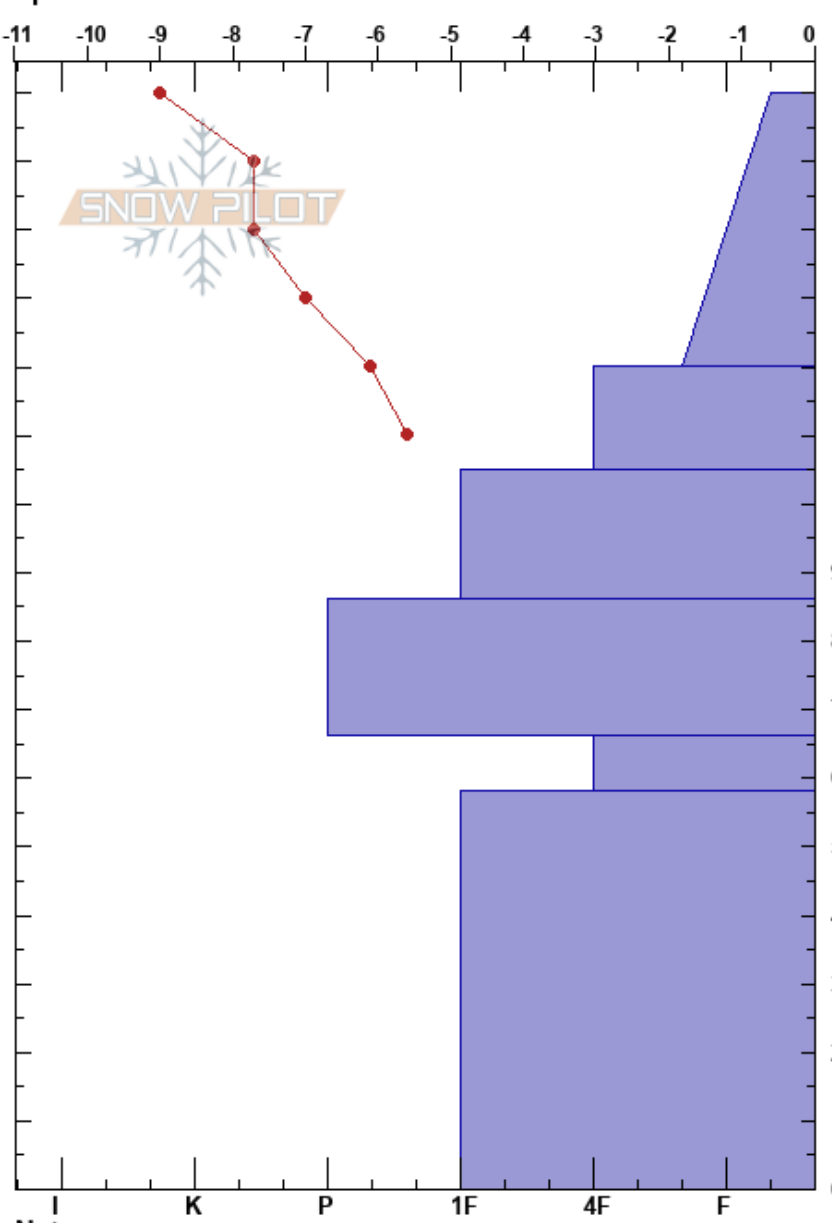

West Bowl, Silver Fork
 Wasatch Range
 UT
 Elevation: 9496 ft
 Aspect: W
 Specifics:

Keith Sidle
 12/14/2022 - 11:21am
 Co-ord: 12T 447108W 4494731N
 Slope Angle: 23°
 Wind Loading: no

Stability: Poor
 Air Temperature: -10.5°C PF: 88 86-66cm: Problematic layer
 Sky Cover: BKN
 Precipitation: S1
 Wind: Calm

Height (cm)	Crystal		Moisture	ρ kg/m ³	Stability tests & Layer comments
	Form	Size			
160	+				
140	/ (+)	2			
110	/	1.5-2			← CT23, Q1 @120cm ← ECTP23 @120cm
90	•	1			
70	•	0.5			
60	□	1			← ECTP25 @66cm NDL
30	⊖	1			