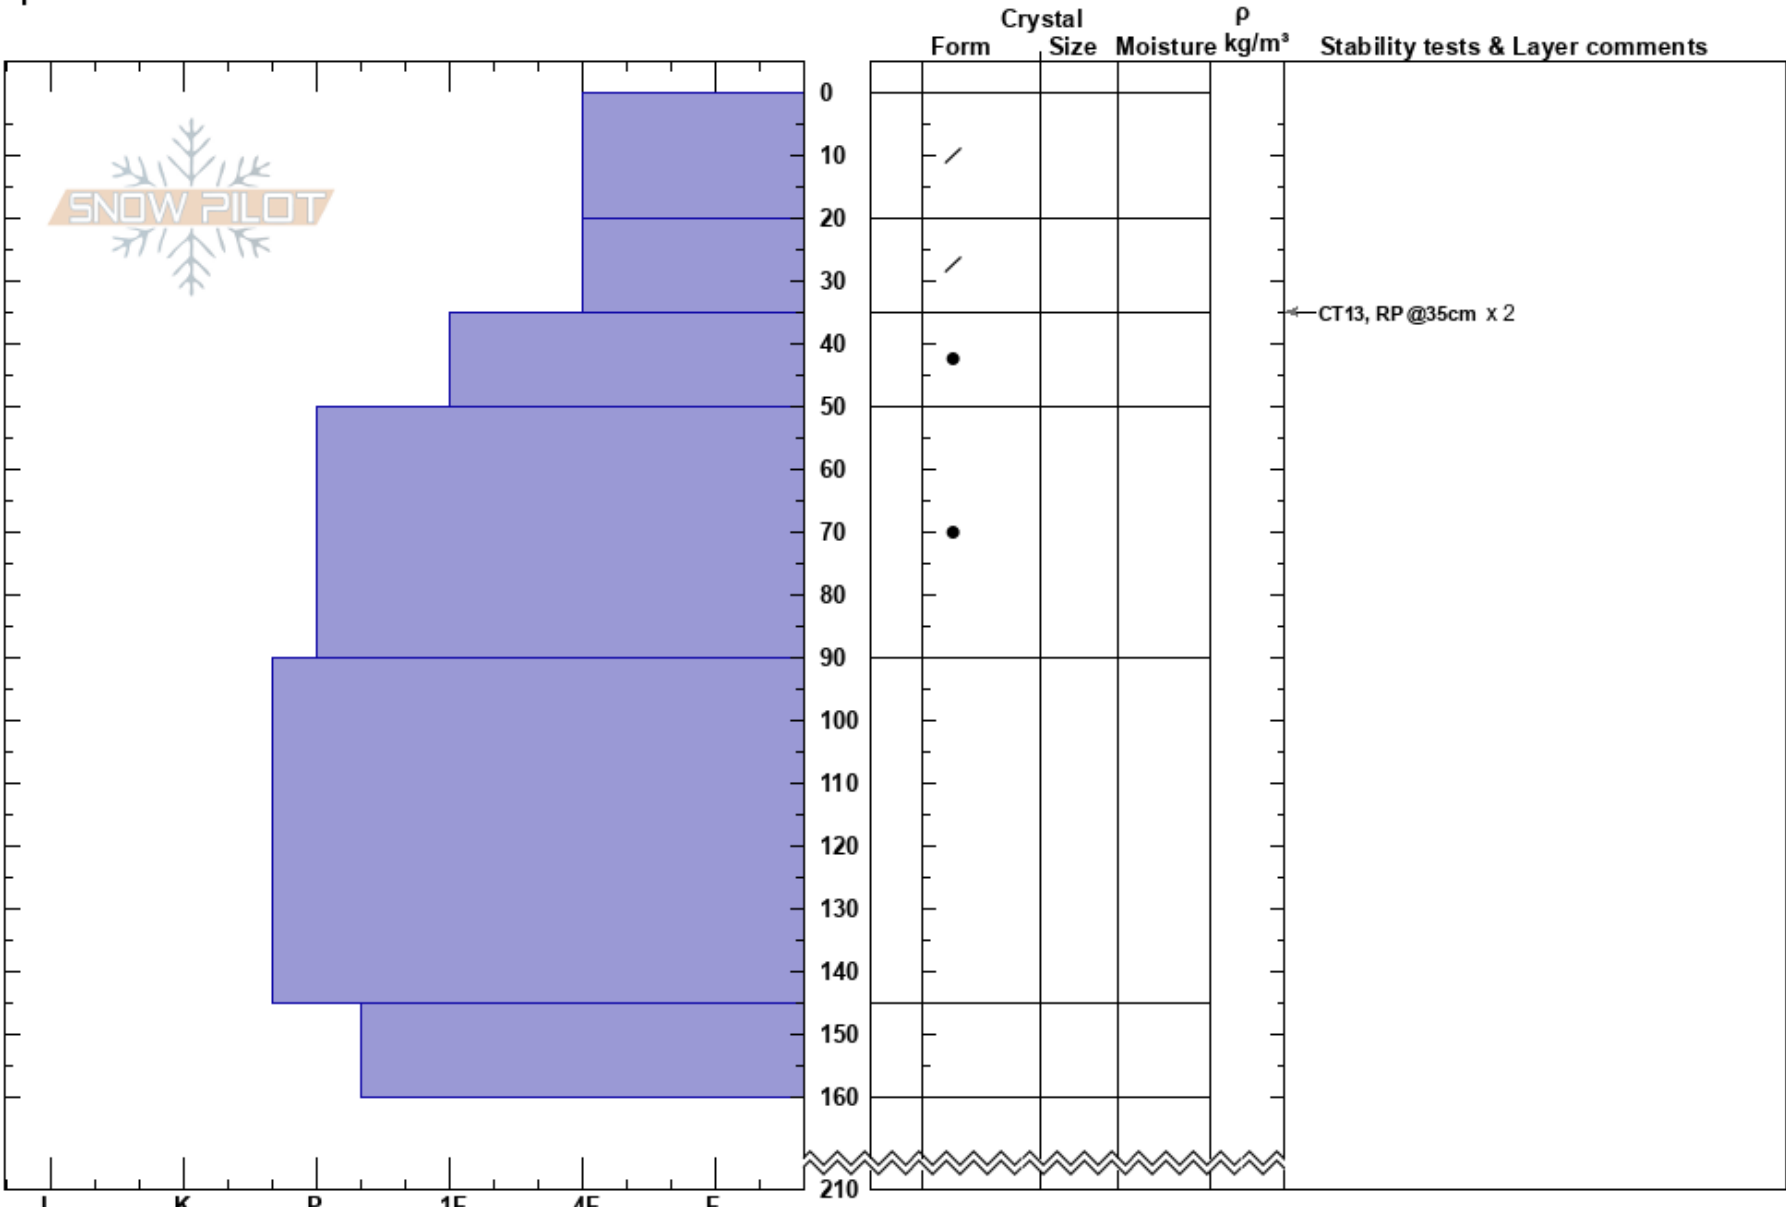

South About
Monashee
BC
Elevation: 2200 m
Aspect: SE
Specifics:

Chris Spicer
15/12/2022 - 12:15
Co-ord:
Slope Angle: 30°
Wind Loading:

Stability:
Air Temperature:
Sky Cover:
Precipitation:
Wind:

HS:210

PF: 50
PS: 35