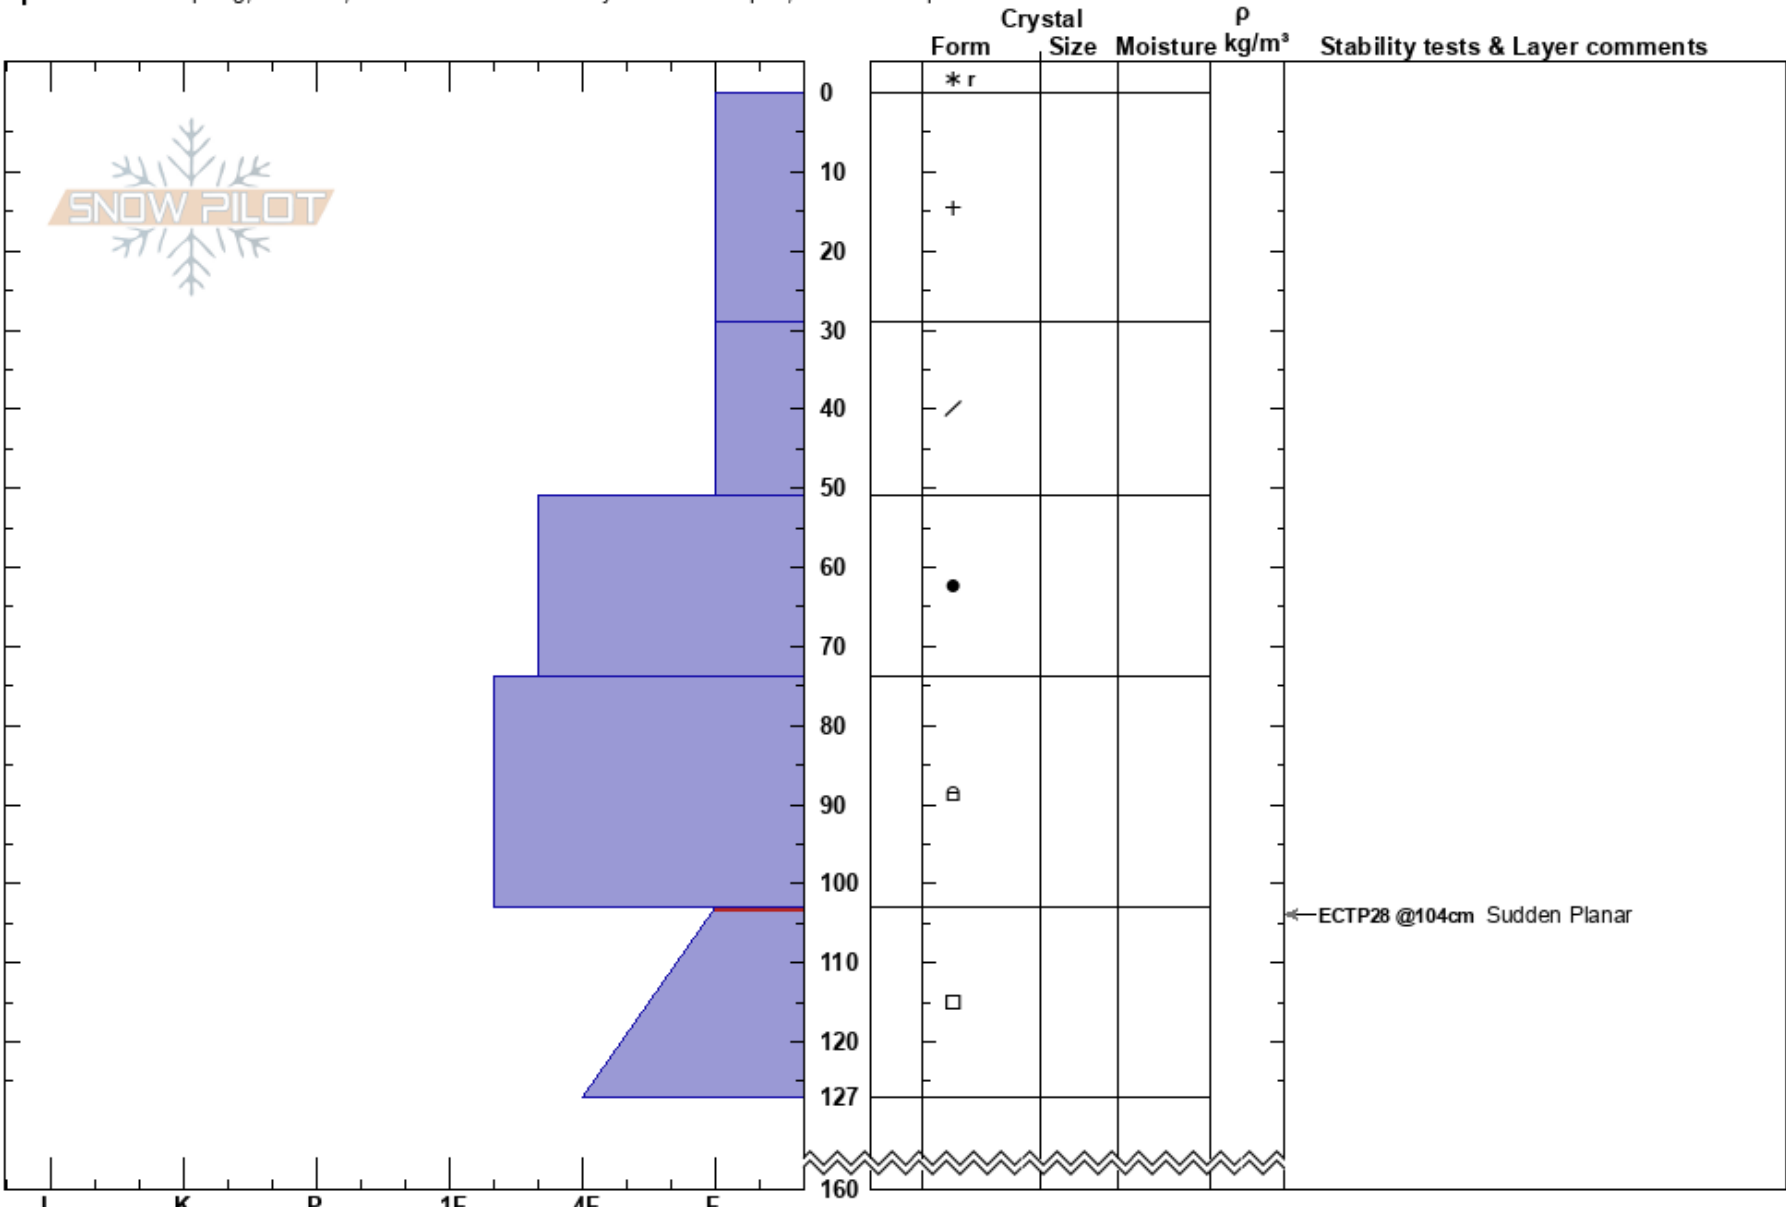

Murphy's Headplant
 Wasatch Range
 UT
 Elevation: 8286 ft
 Aspect: NE

Mark Taylor
 12/15/2022 - 12:30pm
 Co-ord: 40.67152N, -111.70020W
 Slope Angle: 27°
 Wind Loading: no

Stability: Poor
 Air Temperature: 18°C
 Sky Cover: OVC
 Precipitation: S-1
 Wind: S Light Breeze

HS: 160
 Layer Notes:
 103-127cm: Problematic layer

Specifics: Collapsing, localized; Recent avalanche activity on similar slopes; We skied slope

Notes: Wanted to compare Low and Mid elevations on a NE aspect