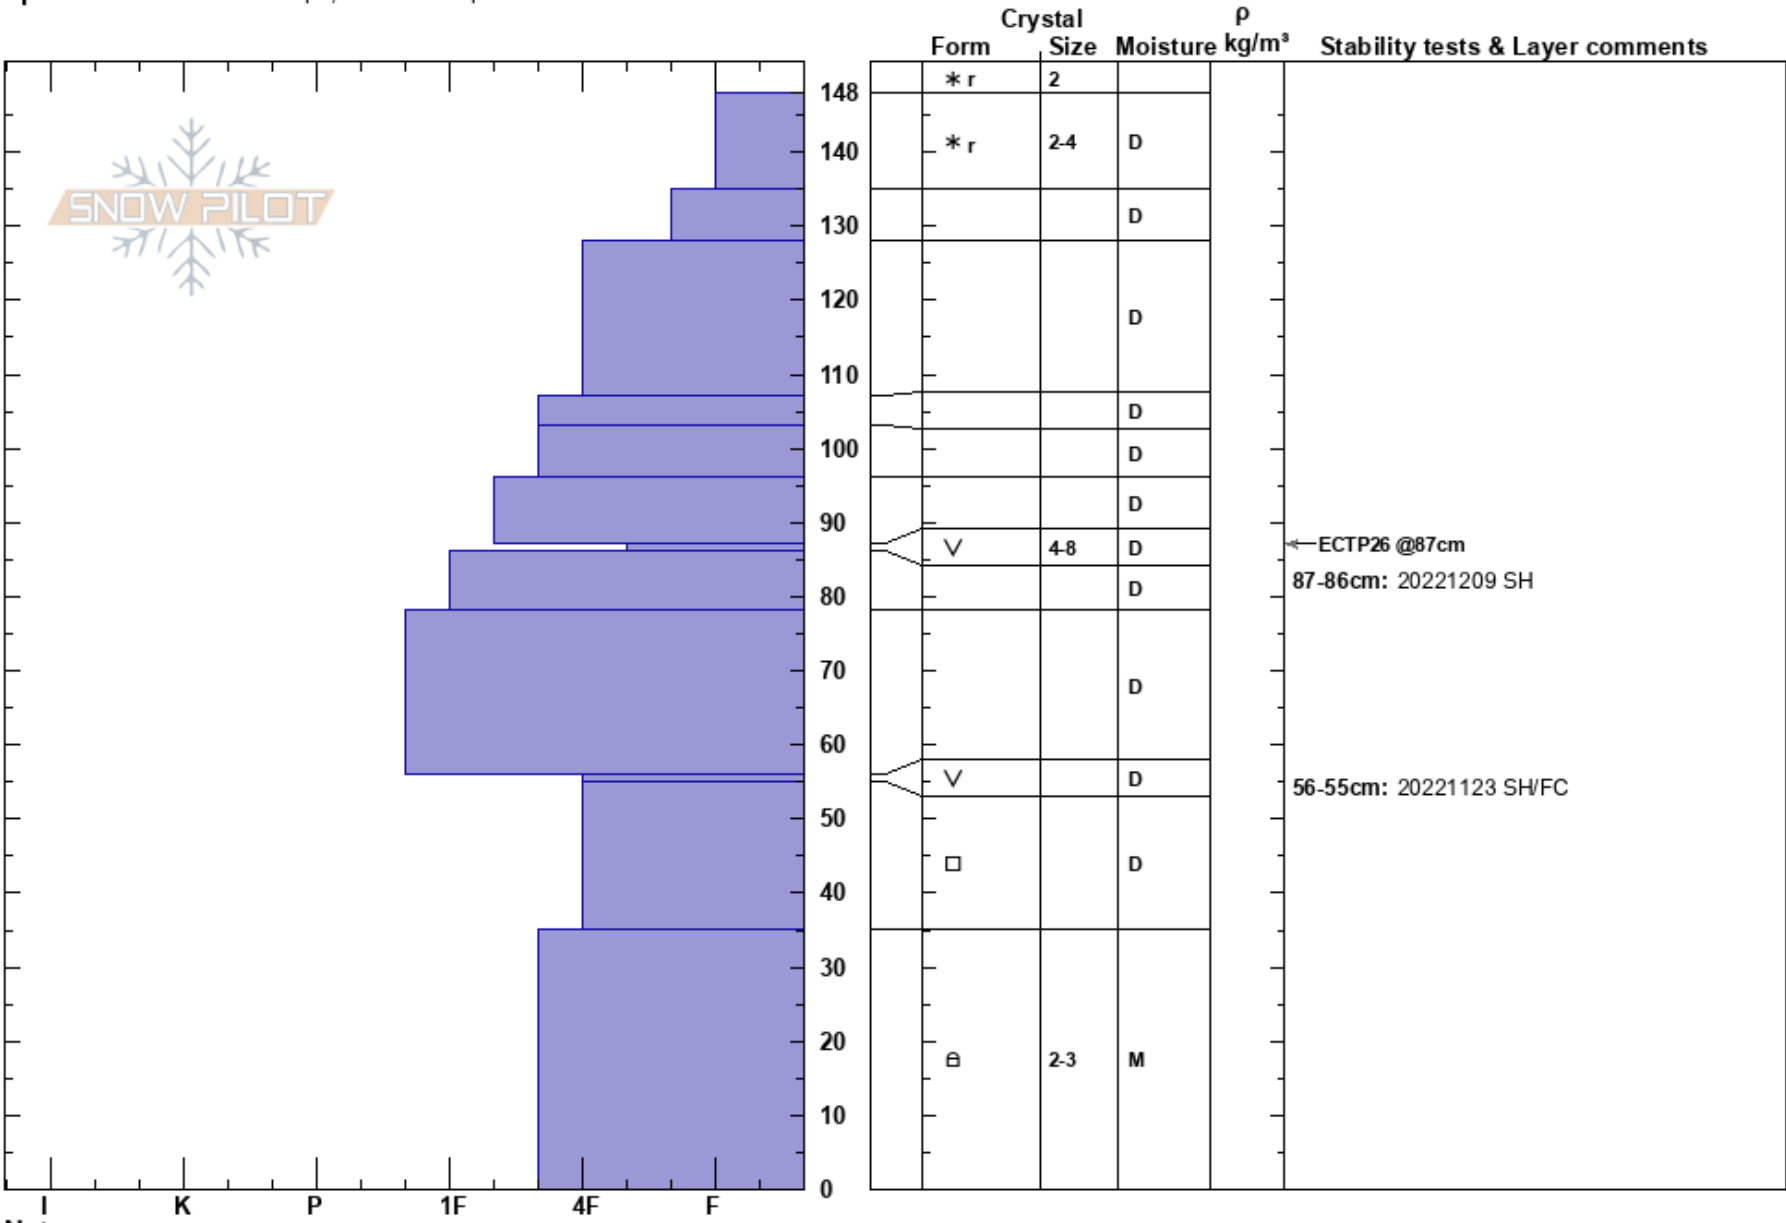

DAR Skier Right Flank
 Bear River Range
 UT
 Elevation: 8156 ft
 Aspect: NW
 Specifics: Ski tracks on slope; We skied slope

Noah Sievers
 12/15/2022 - 3:03pm
 Co-ord: 41.40107N, -111.71302W
 Slope Angle:
 Wind Loading: yes

Stability: Fair
 Air Temperature:
 Sky Cover: X
 Precipitation: S1
 Wind: NW Light Breeze

PF: 60
 Layer Notes:
 87-86cm: 20221209 SH
 87-86cm: Problematic layer
 56-55cm: 20221123 SH/FC

Notes: