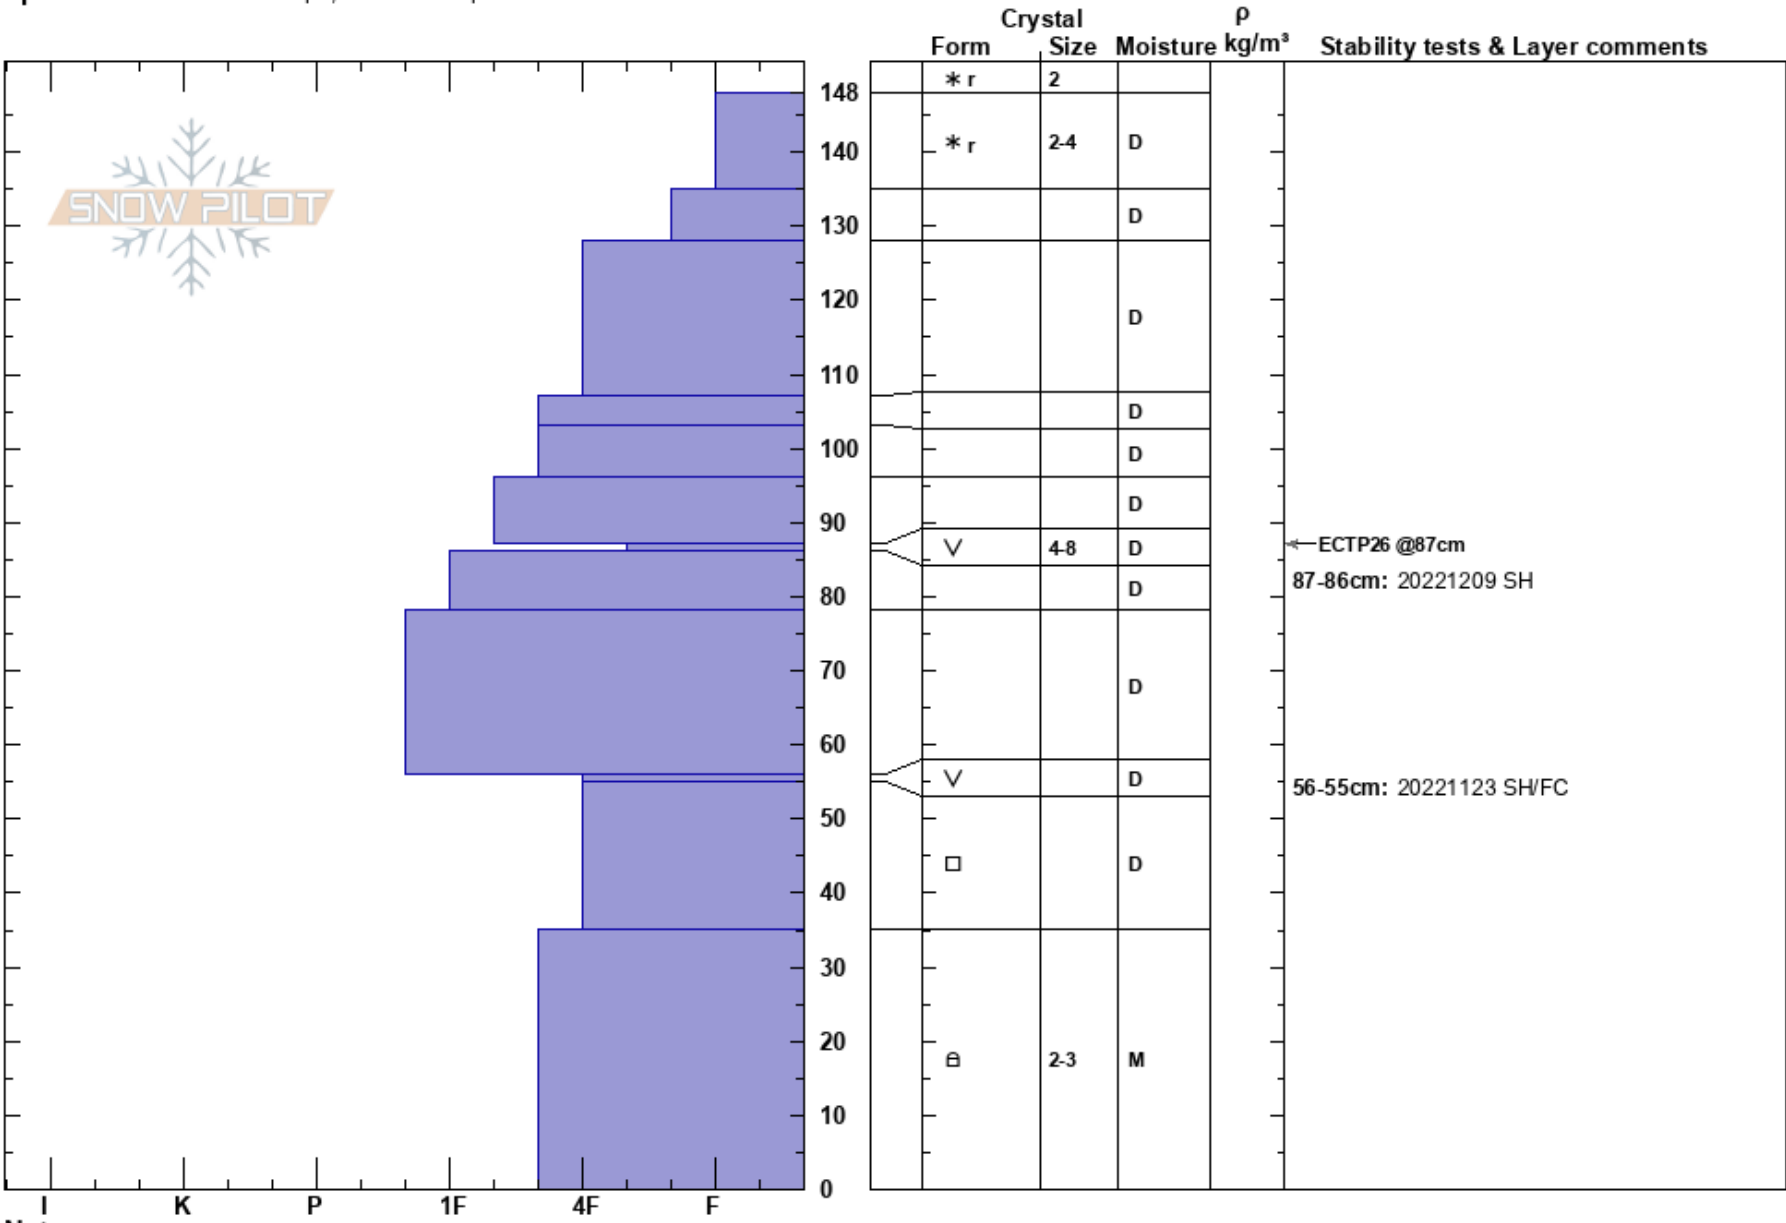

DAR Skier Right Flank  
 Bear River Range  
 UT  
 Elevation: 8156 ft  
 Aspect: NW  
 Specifics: Ski tracks on slope; We skied slope

Noah Sievers  
 12/15/2022 - 3:03pm  
 Co-ord: 41.40107N, -111.71302W  
 Slope Angle:  
 Wind Loading: yes

Stability: Fair  
 Air Temperature:  
 Sky Cover: X  
 Precipitation: S1  
 Wind: NW Light Breeze

PF: 60  
 Layer Notes:  
 87-86cm: 20221209 SH  
 87-86cm: Problematic layer  
 56-55cm: 20221123 SH/FC