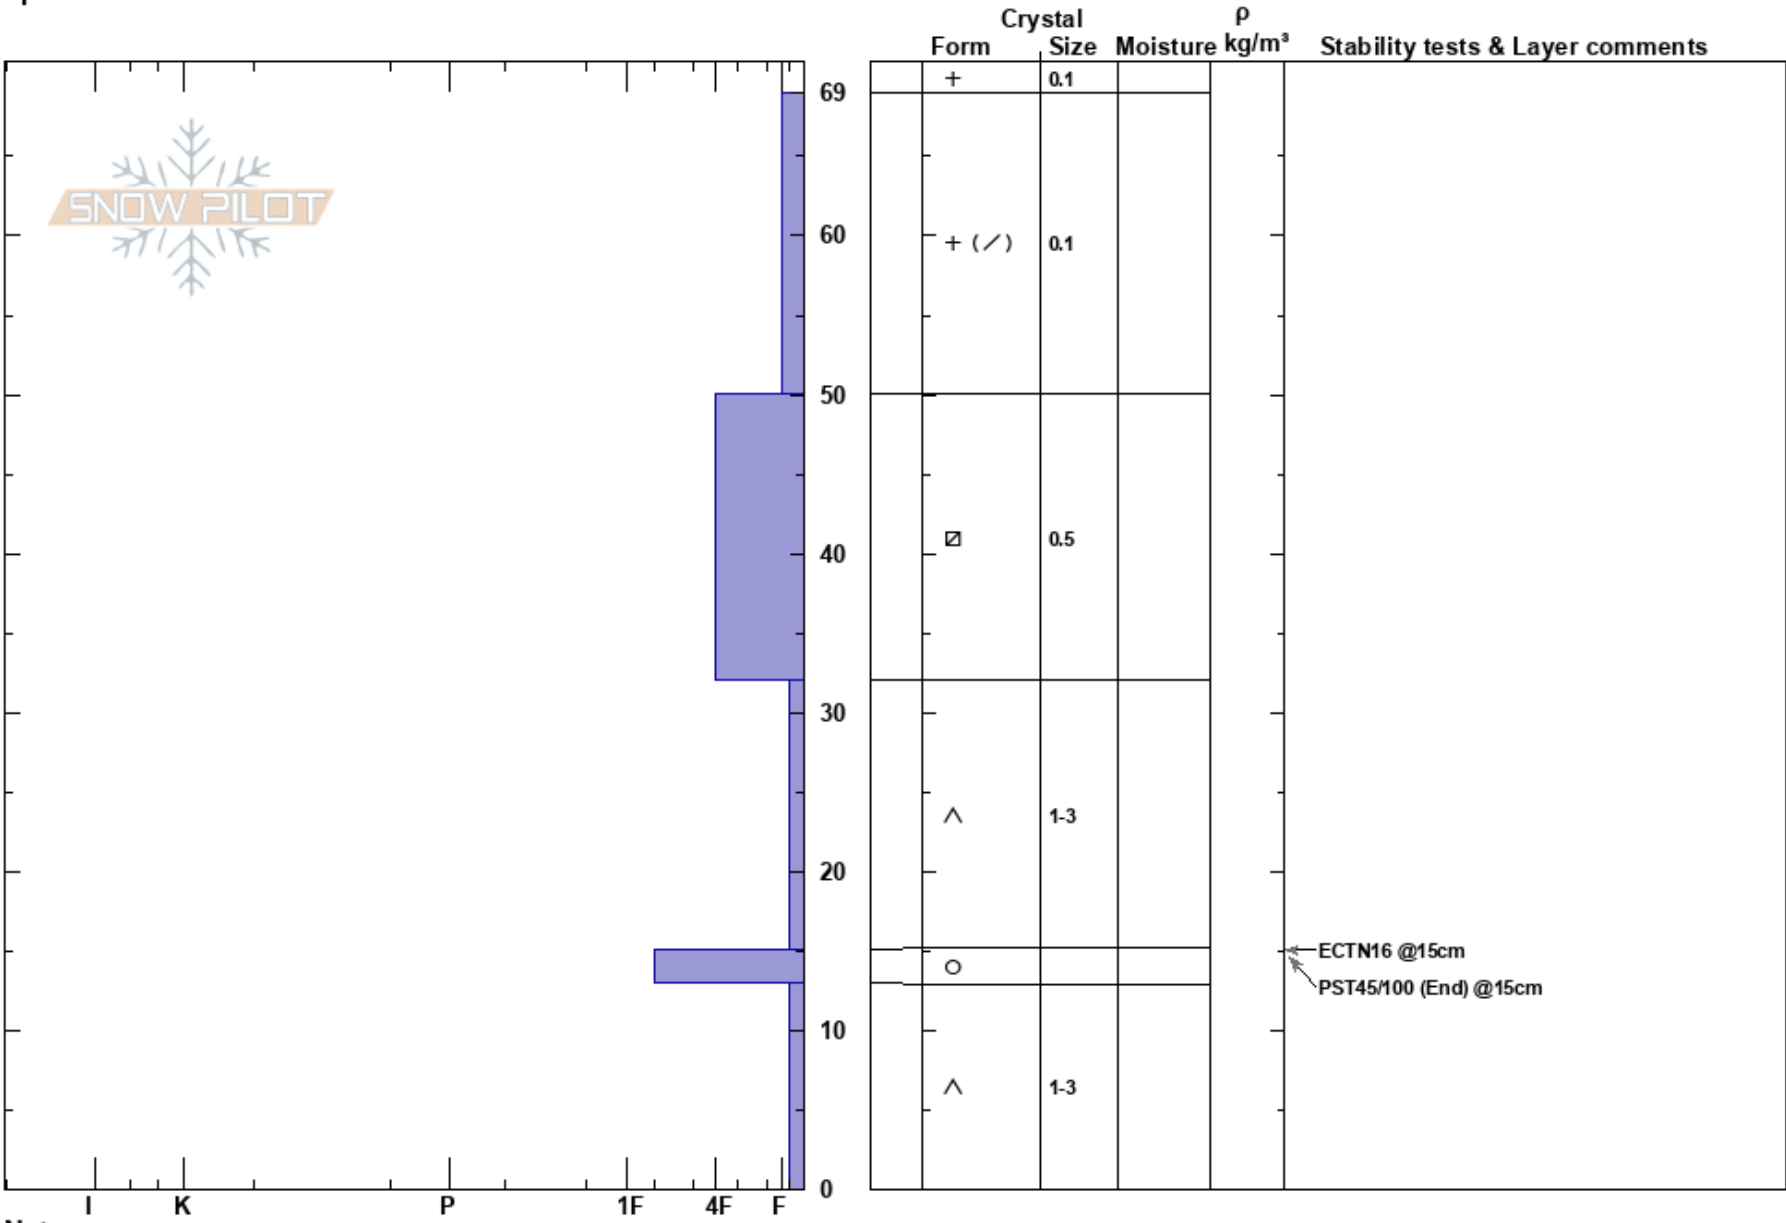

Watrous Gulch E NTL
 Front Range
 CO
 Elevation: 11698 ft
 Aspect: E
 Specifics:

Austin DiVesta
 12/15/2022 - 12:00pm
 Co-ord: 39.71584N, -105.84376W
 Slope Angle: 18°
 Wind Loading:

Stability:
 Air Temperature:
 Sky Cover: BKN
 Precipitation: S-1
 Wind: N Moderate

HS: 69
 PF: 69
 Layer Notes:

Notes: