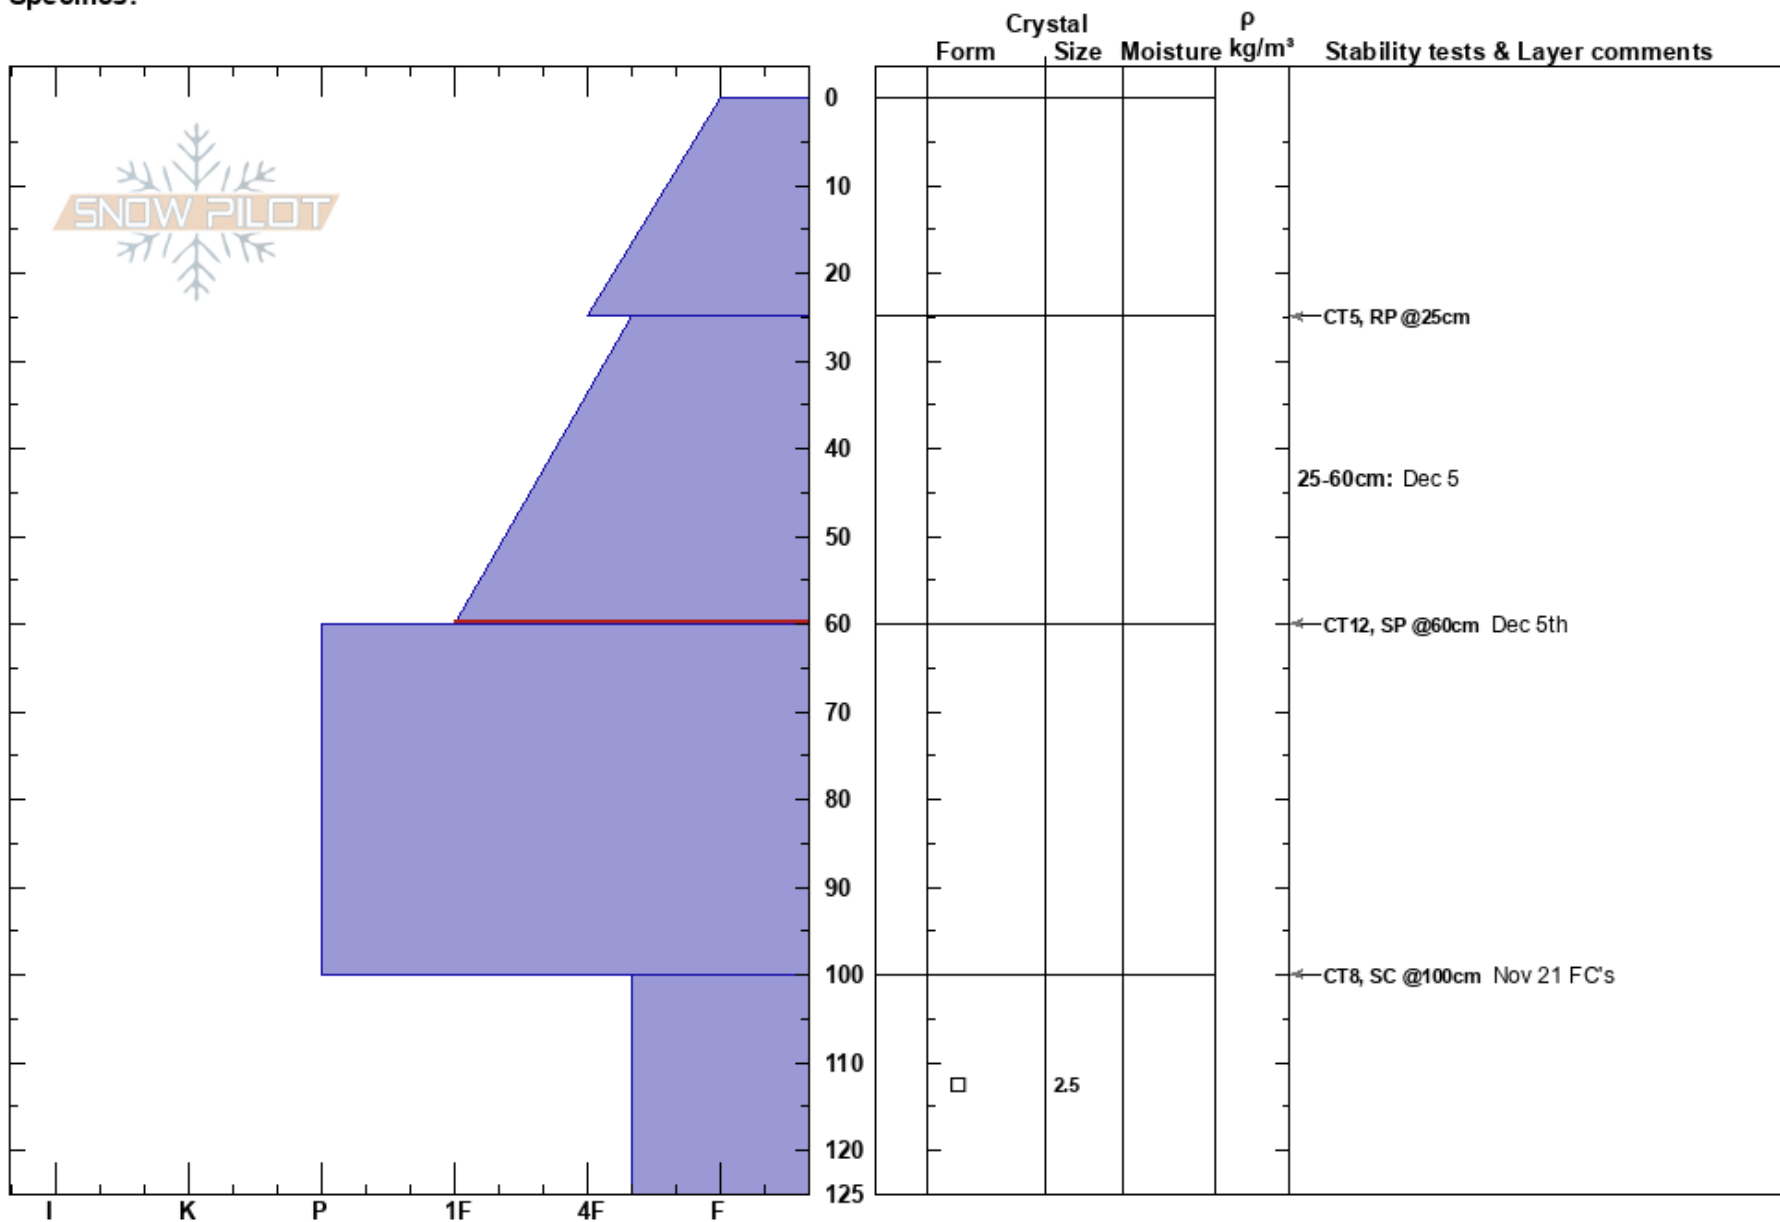

Whiteroom
 Monashee
 BC
 Elevation: 1850 m
 Aspect: N
 Specifics:

Trevor Gavura
 15/12/2022 - 13:00
 Co-ord:
 Slope Angle: 30°
 Wind Loading:

Stability:
 Air Temperature: -6°C
 Sky Cover: CLR
 Precipitation: NO
 Wind: Calm
 HS: 125
 PF: 70
 PS: 20
 25-60cm: Dec 5
 25-60cm: Problematic layer