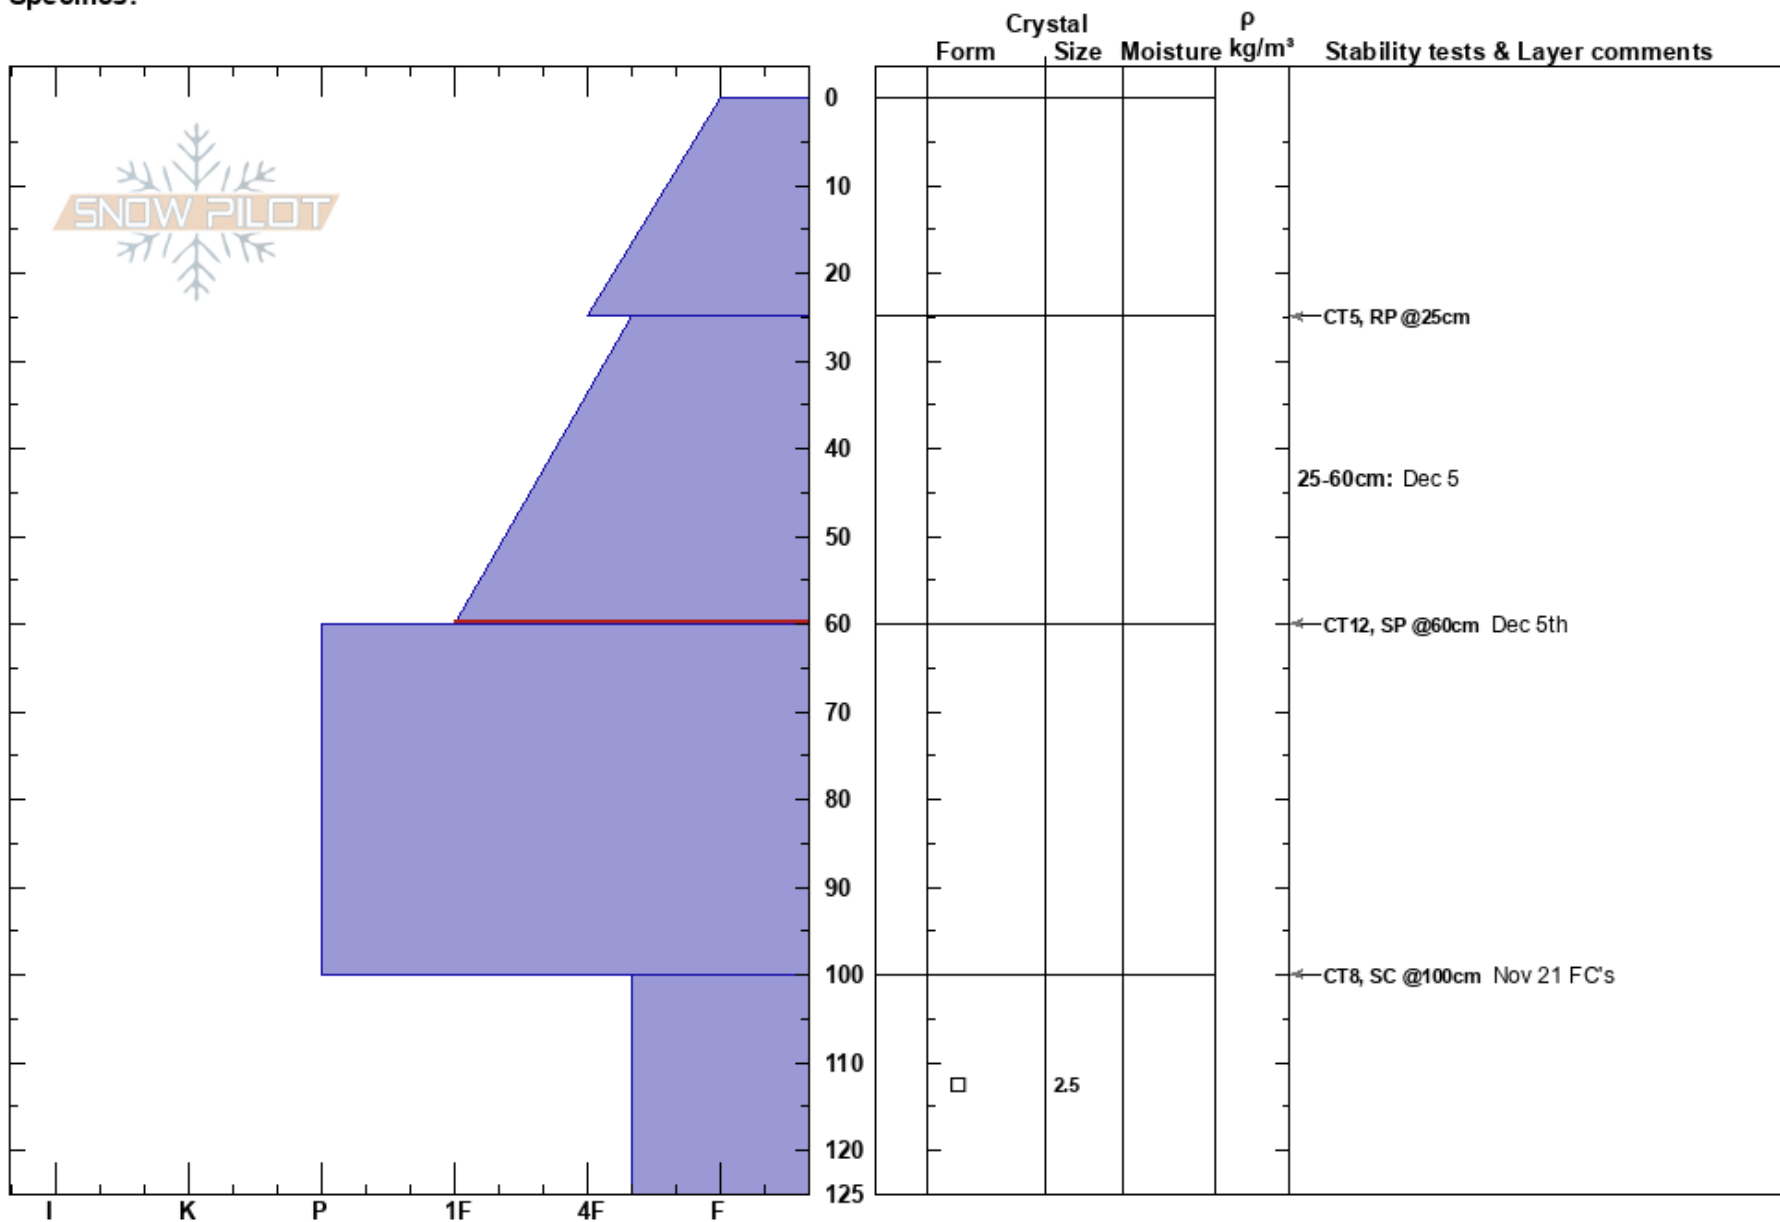

Whiteroom  
 Monashee  
 BC  
 Elevation: 1850 m  
 Aspect: N  
 Specifics:

Trevor Gavura  
 15/12/2022 - 13:00  
 Co-ord:  
 Slope Angle: 30°  
 Wind Loading:

Stability:  
 Air Temperature: -6°C  
 Sky Cover: CLR  
 Precipitation: NO  
 Wind: Calm  
 HS: 125  
 PF: 70  
 PS: 20  
 25-60cm: Dec 5  
 25-60cm: Problematic layer