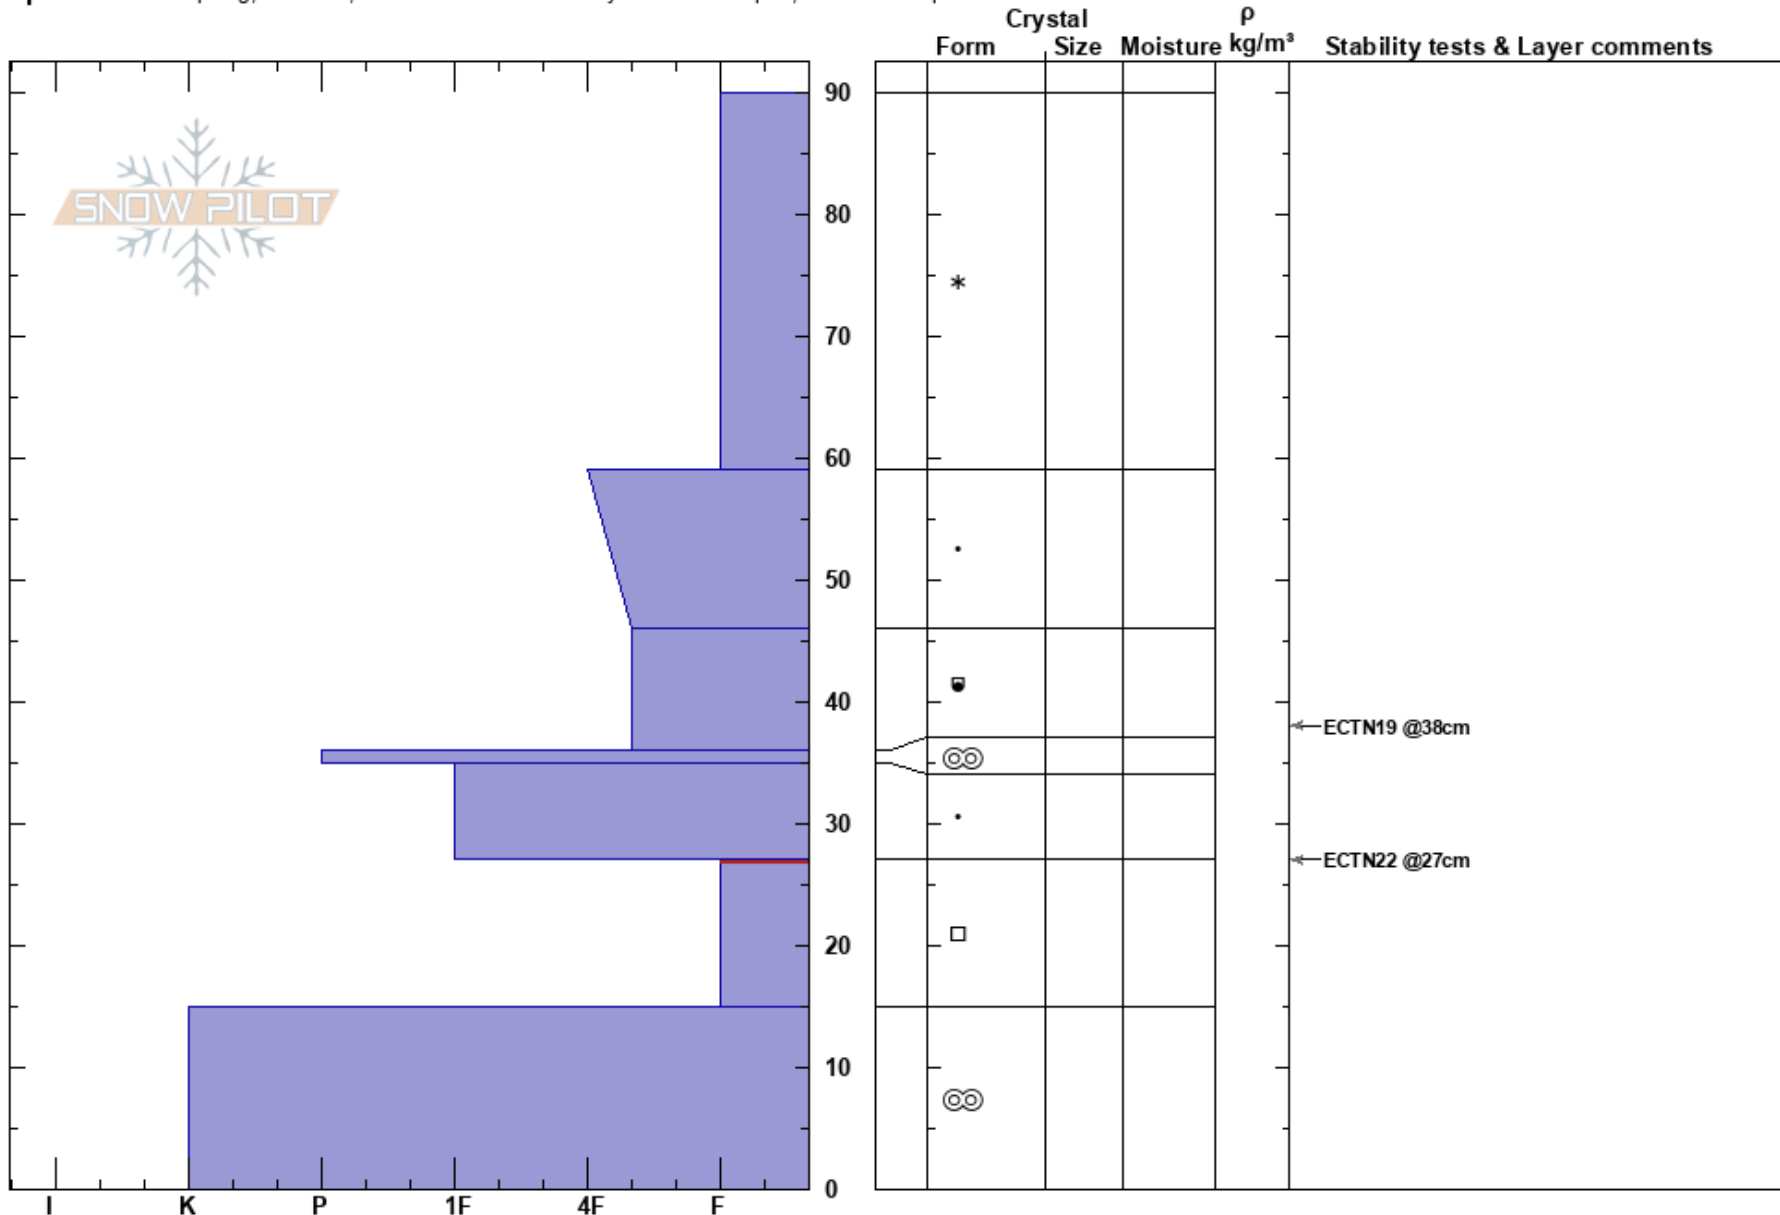

Porter Fork
 Wasatch Range
 UT
 Elevation: 7570 ft
 Aspect: NE

Mark Taylor
 12/15/2022 - 10:30am
 Co-ord: 40.67760N, -111.70685W
 Slope Angle: 19°
 Wind Loading: no

Stability: Poor
 Air Temperature: 18°C
 Sky Cover: OVC
 Precipitation: S-1
 Wind: S Light Breeze

HS:90
 Layer Notes:
 27-15cm: Problematic layer

Specifics: Collapsing, localized; Recent avalanche activity on similar slopes; We skied slope

Notes: Wanted to look at a lower elevation snowpack. similar to where we have been seeing avalanches