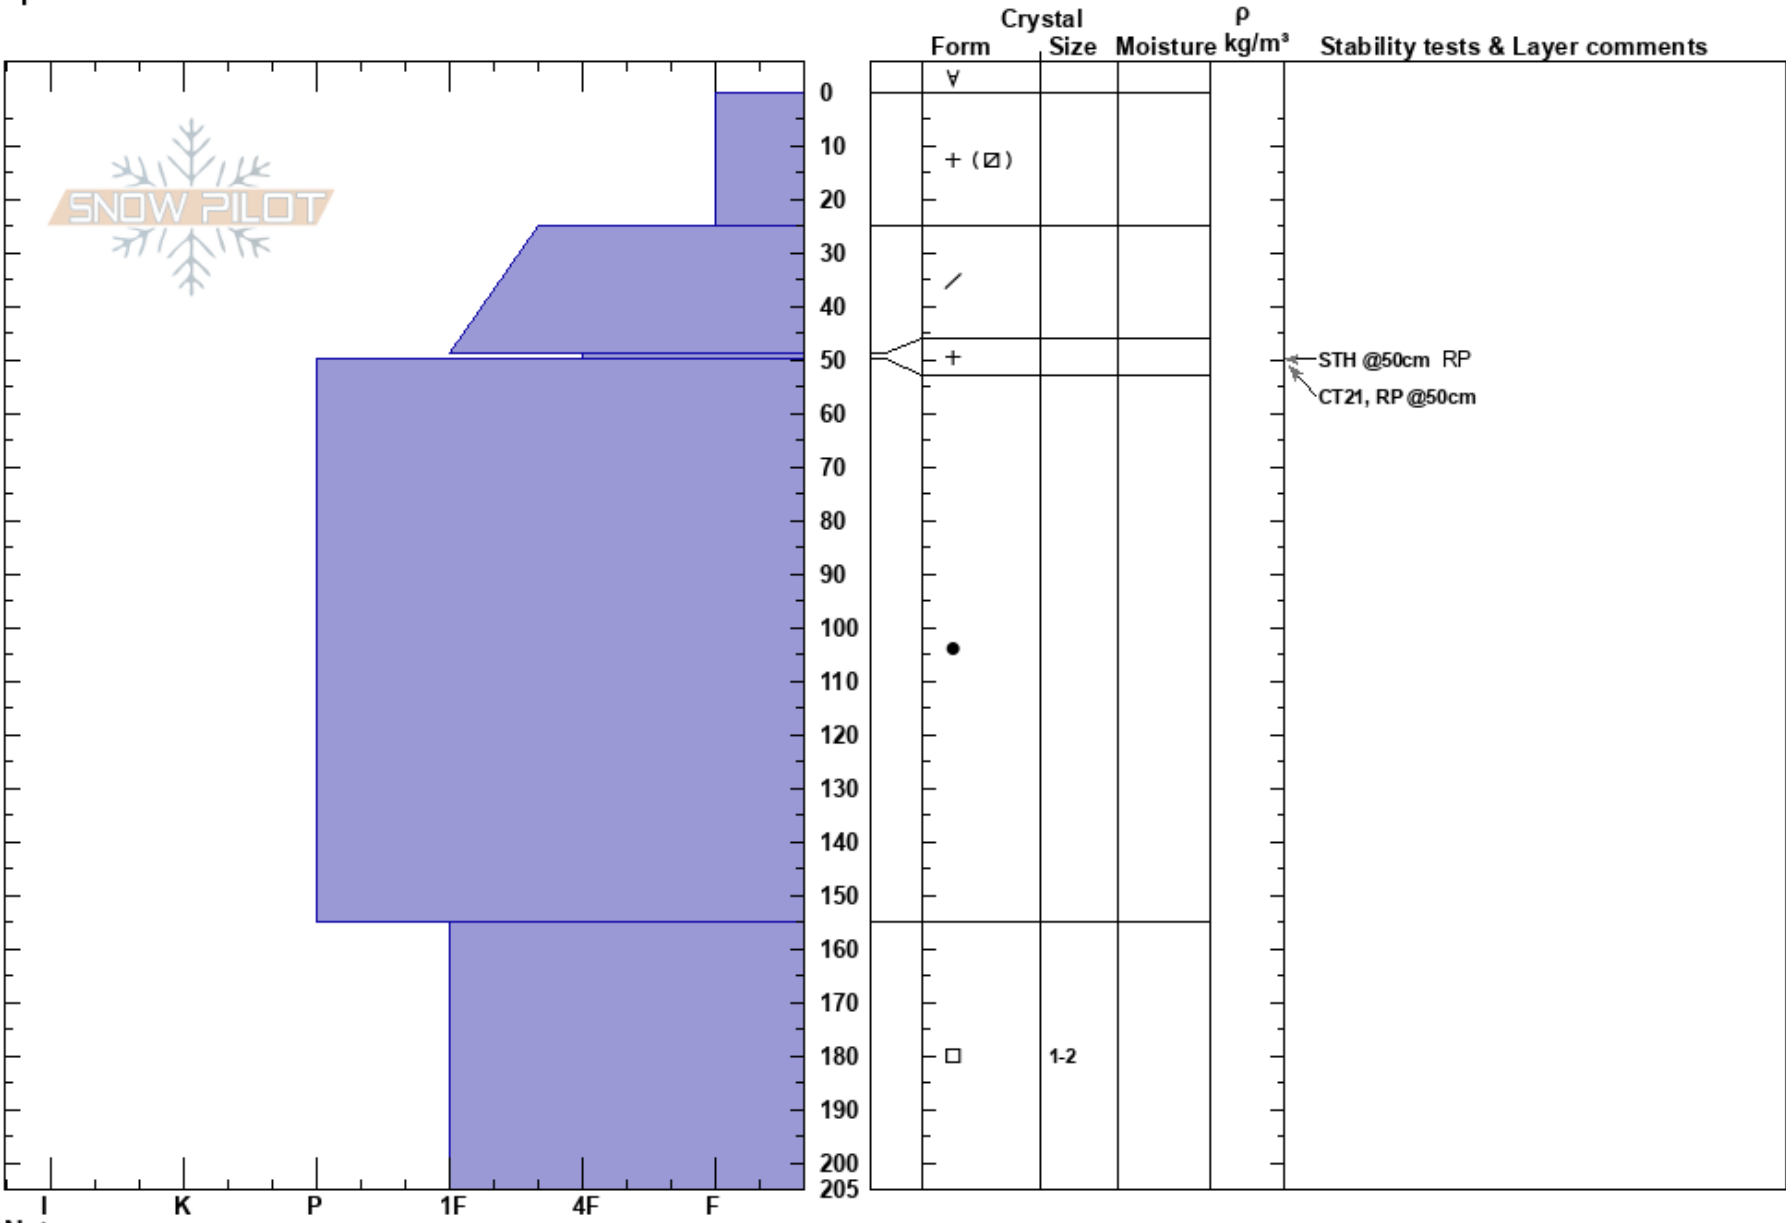

Turkey South
 Cariboo
 BC
 Elevation: 2031 m
 Aspect: SE
 Specifics:

Jason Martin
 15/12/2022 - 10:45
 Co-ord: 11U 331947E 5793040N
 Slope Angle: 35°
 Wind Loading:

Stability: Good HS:205
 Air Temperature: -10°C PF: 45
 Sky Cover: FEW PS: 25
 Precipitation: NO
 Wind: N Light Breeze

Layer Notes:

Notes: