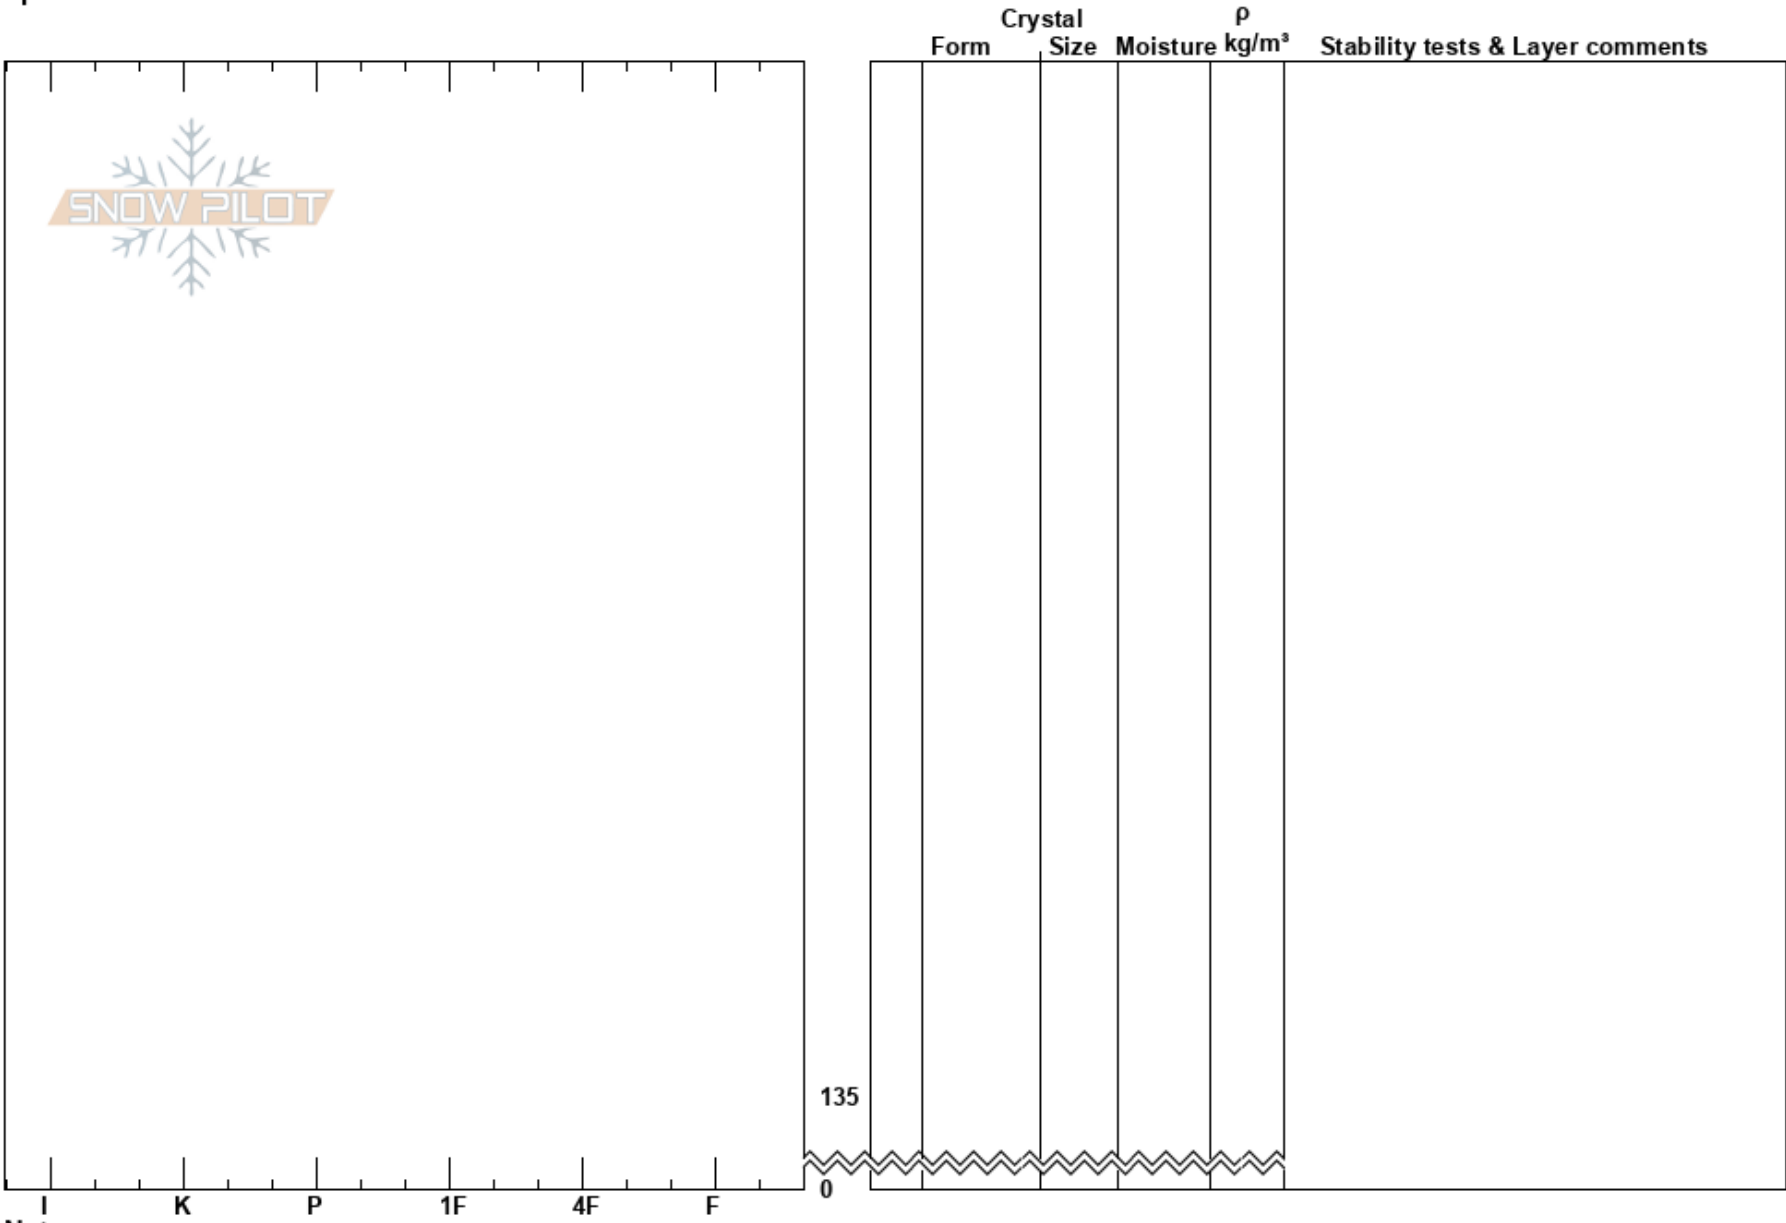

Below Depth Hoar Bowl
Wasatch Range
UT
Elevation: 9355 ft
Aspect: S
Specifics:

Lane Aasen
12/15/2022 - 12:30pm
Co-ord: 40.59412N, -111.64466W
Slope Angle: 27°
Wind Loading: yes

Stability:
Air Temperature: -12°C
Sky Cover: X
Precipitation: S1
Wind: W Moderate

HS: 135
PF: 80
Layer Notes:

Notes: