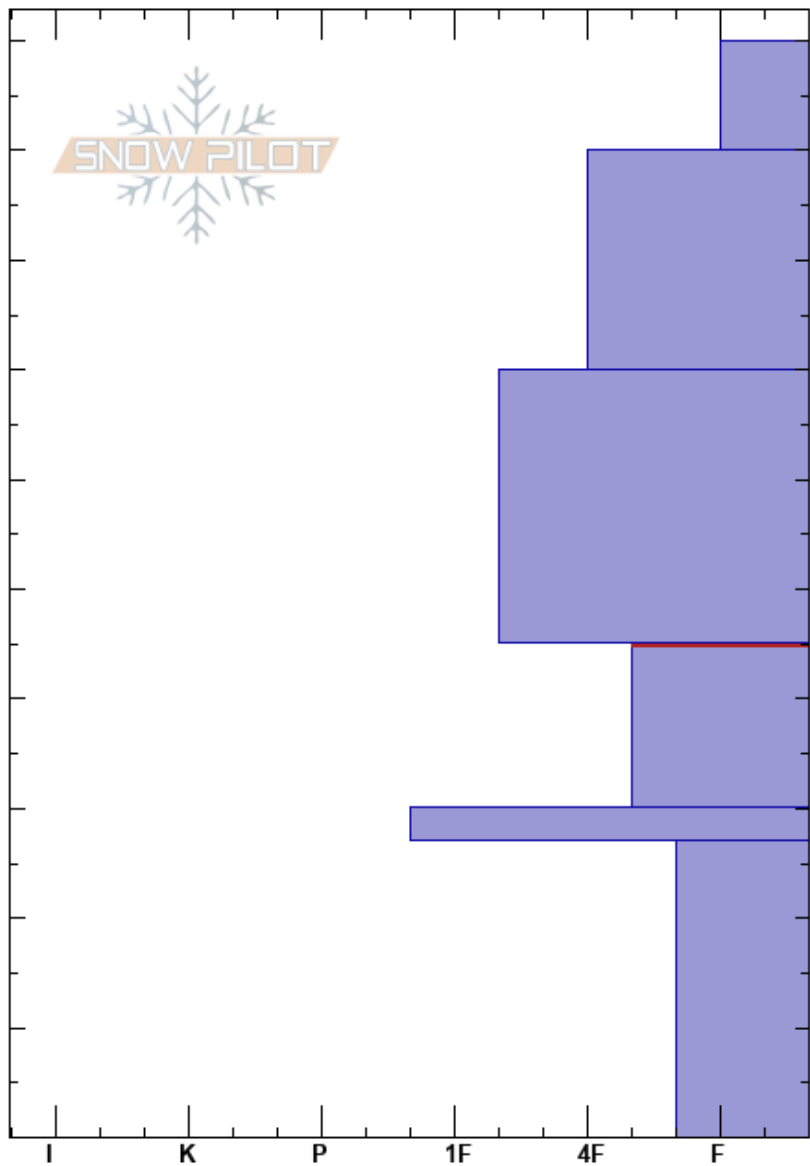

2nd Yellowmule
 Madison Range-N
 MT
 Elevation: 9400 ft
 Aspect: 35°

Ian Hoyer
 12/15/2022 - 11:00am
 Co-ord: 45.17741N, -111.40097W
 Slope Angle: 28°
 Wind Loading: no

Stability: Fair
 Air Temperature:
 Sky Cover: OVC
 Precipitation: NO
 Wind: N Light Breeze

HS: 100
 PF: 80 45-30cm: Problematic layer

Specifics: Recent avalanche activity on similar slopes; We snowmobiled slope

Depth (cm)	Crystal		Moisture	ρ kg/m ³	Stability tests & Layer comments
	Form	Size			
100					
90	+				
80	/				
70					
60	⊖				
50					
45					← ECTP24 @45cm
40	□	2			
30	⊙(□)				
20					
10	□ (^)	3-4			
0					