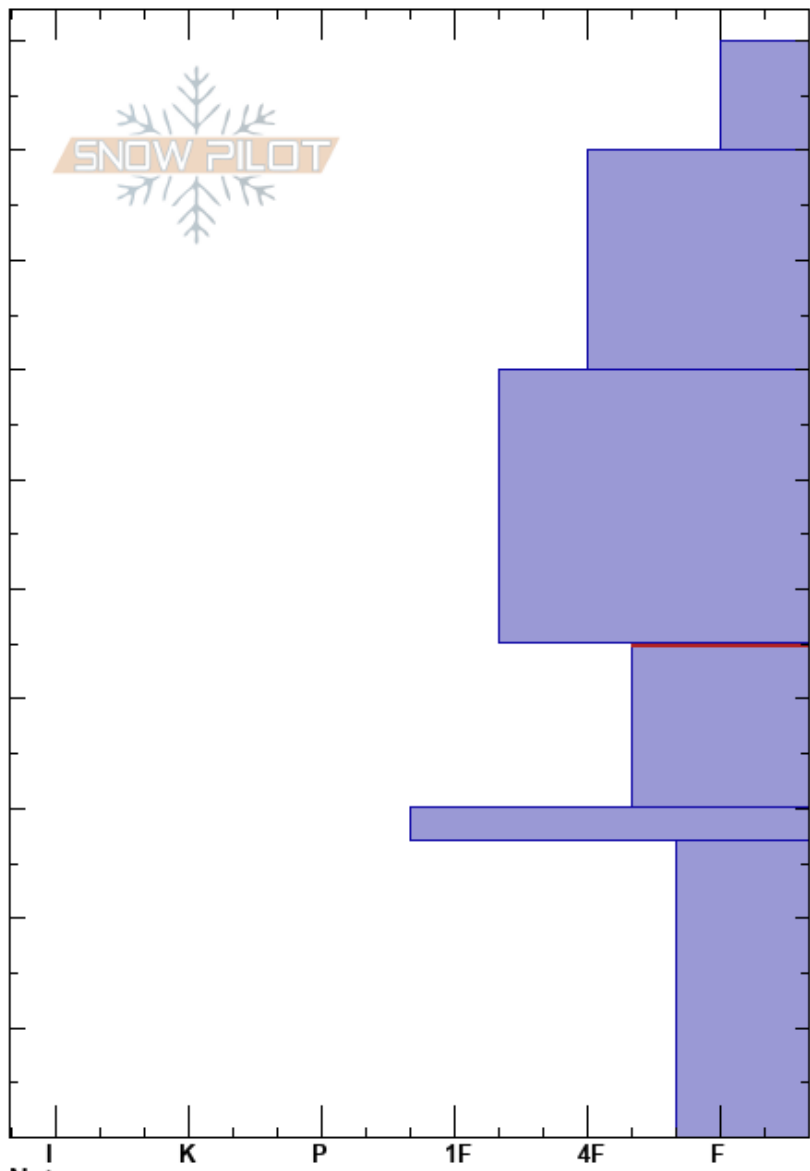

2nd Yellowmule  
 Madison Range-N  
 MT  
 Elevation: 9400 ft  
 Aspect: 35°

Ian Hoyer  
 12/15/2022 - 11:00am  
 Co-ord: 45.17741N, -111.40097W  
 Slope Angle: 28°  
 Wind Loading: no

Stability: Fair  
 Air Temperature:  
 Sky Cover: OVC  
 Precipitation: NO  
 Wind: N Light Breeze

HS: 100  
 PF: 80 45-30cm: Problematic layer

Specifics: Recent avalanche activity on similar slopes; We snowmobiled slope

Depth (cm)	Crystal		Moisture	$\rho$ kg/m <sup>3</sup>	Stability tests & Layer comments
	Form	Size			
100					
90	+				
80	/				
70					
60	⊖				
50					
45					← ECTP24 @45cm
40	□	2			
30	⊙(□)				
20					
10	□ (^)	3-4			
0					