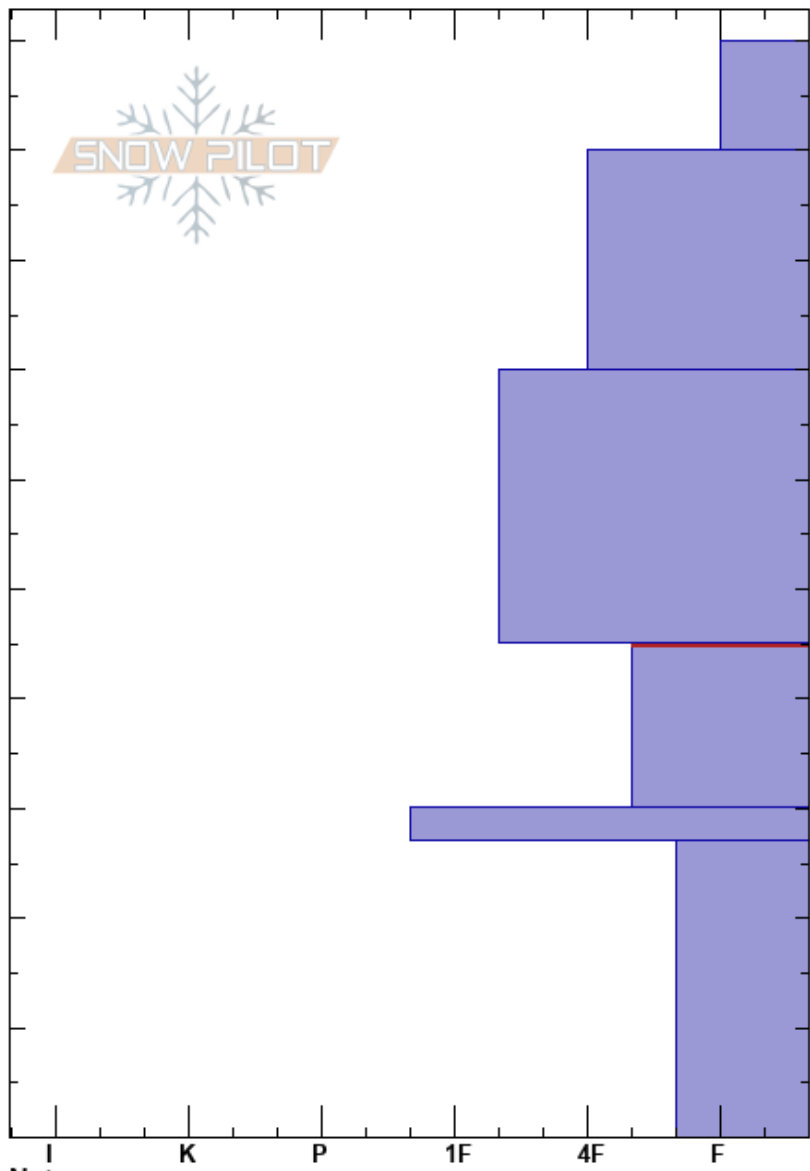

2nd Yellowmule
 Madison Range-N
 MT
 Elevation: 9400 ft
 Aspect: 35°

Ian Hoyer
 12/15/2022 - 11:00am
 Co-ord: 45.17741N, -111.40097W
 Slope Angle: 28°
 Wind Loading: no

Stability: Fair
 Air Temperature:
 Sky Cover: OVC
 Precipitation: NO
 Wind: N Light Breeze

HS: 100
 PF: 80 45-30cm: Problematic layer

Specifics: Recent avalanche activity on similar slopes; We snowmobiled slope

Elevation (ft)	Crystal		Moisture	ρ kg/m ³	Stability tests & Layer comments
	Form	Size			
100					
90	+				
80	/				
70					
60	⊖				
50					
45					← ECTP24 @45cm
40	□	2			
30	⊙(□)				
20					
10	□ (^)	3-4			
0					