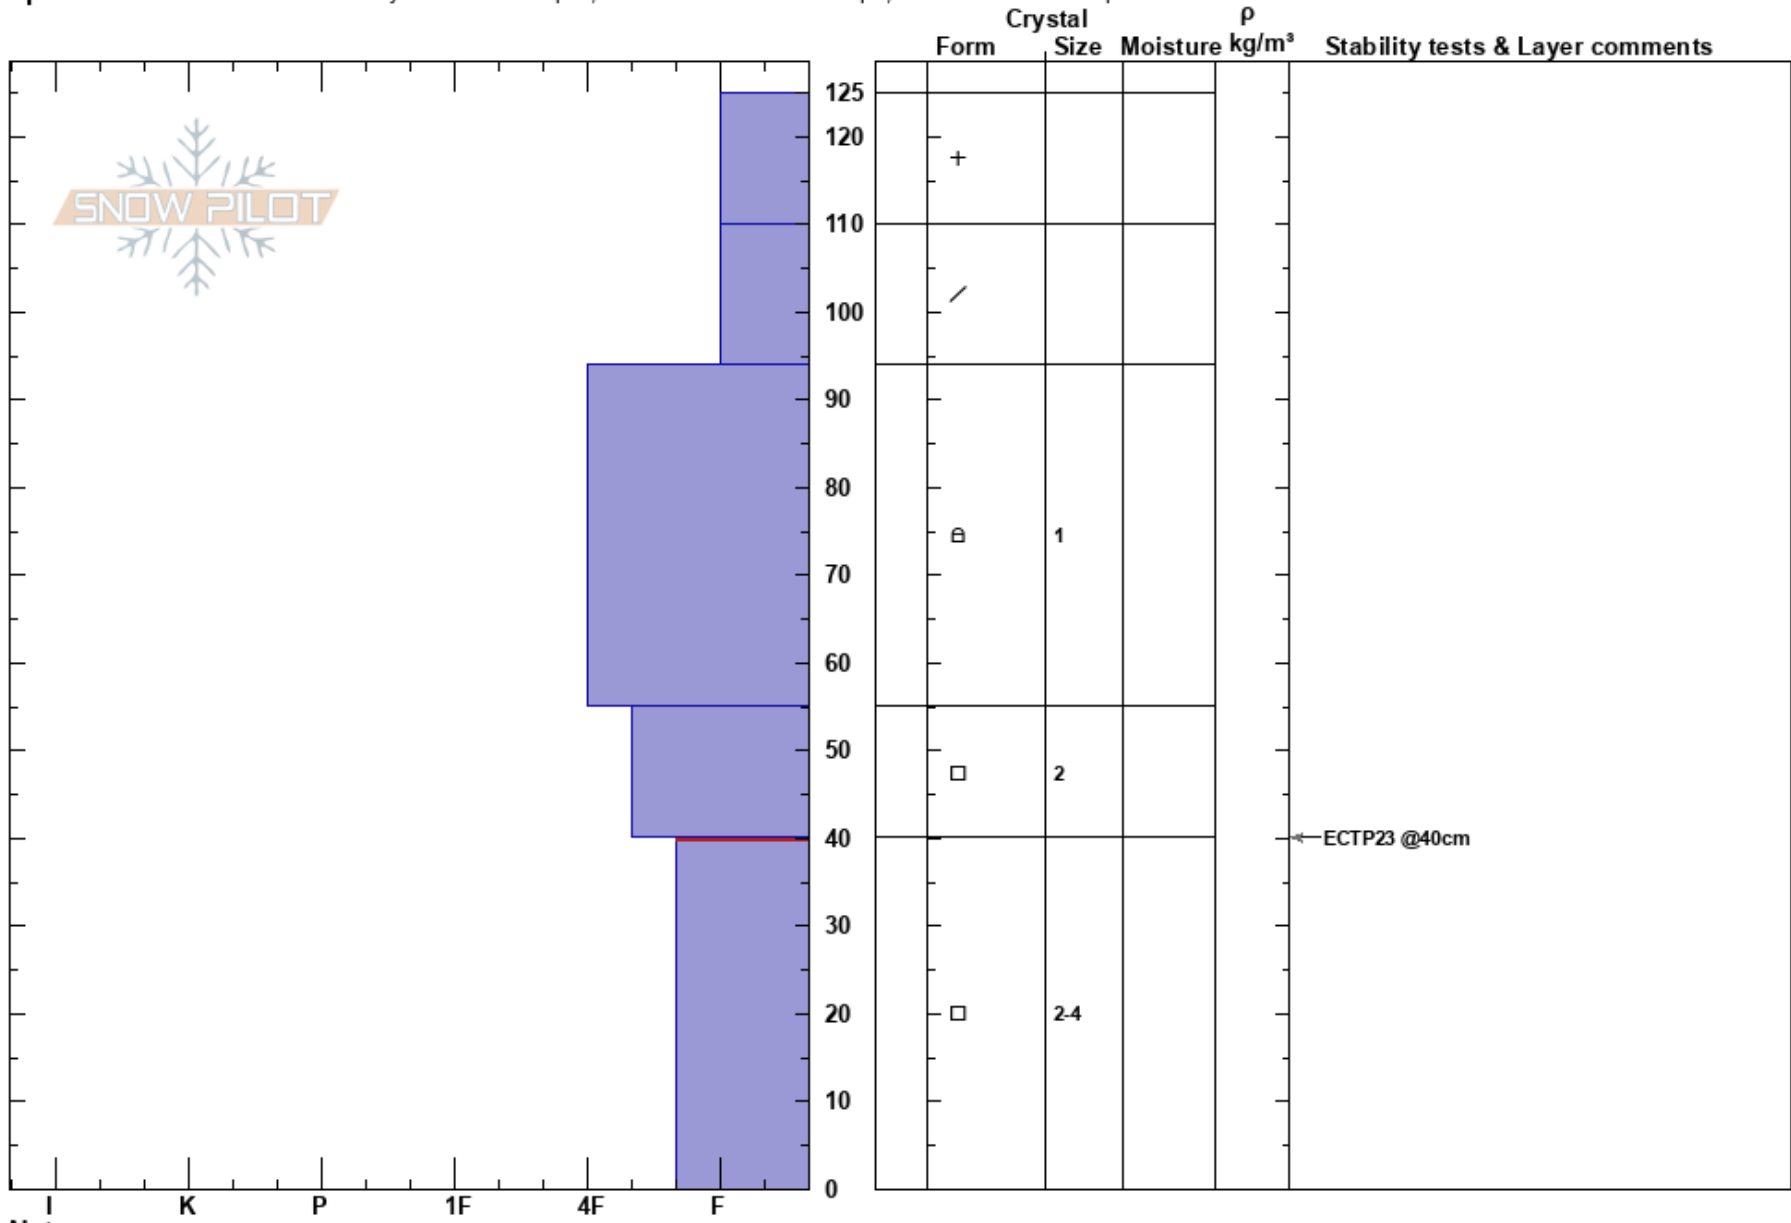

1st Yellowmule  
 Madison Range-N  
 MT  
 Elevation: 9300 ft  
 Aspect: 5°

Ian Hoyer  
 12/15/2022 - 10:30am  
 Co-ord: 45.17527N, -111.38944W  
 Slope Angle: 30°  
 Wind Loading: no

Stability: Fair  
 Air Temperature:  
 Sky Cover: OVC  
 Precipitation: S-1  
 Wind: NW Light Breeze

HS: 125  
 Layer Notes:  
 40-0cm: Problematic layer

Specifics: Recent avalanche activity on different slopes; Snowmobile tracks on slope; We snowmobiled slope

Notes: