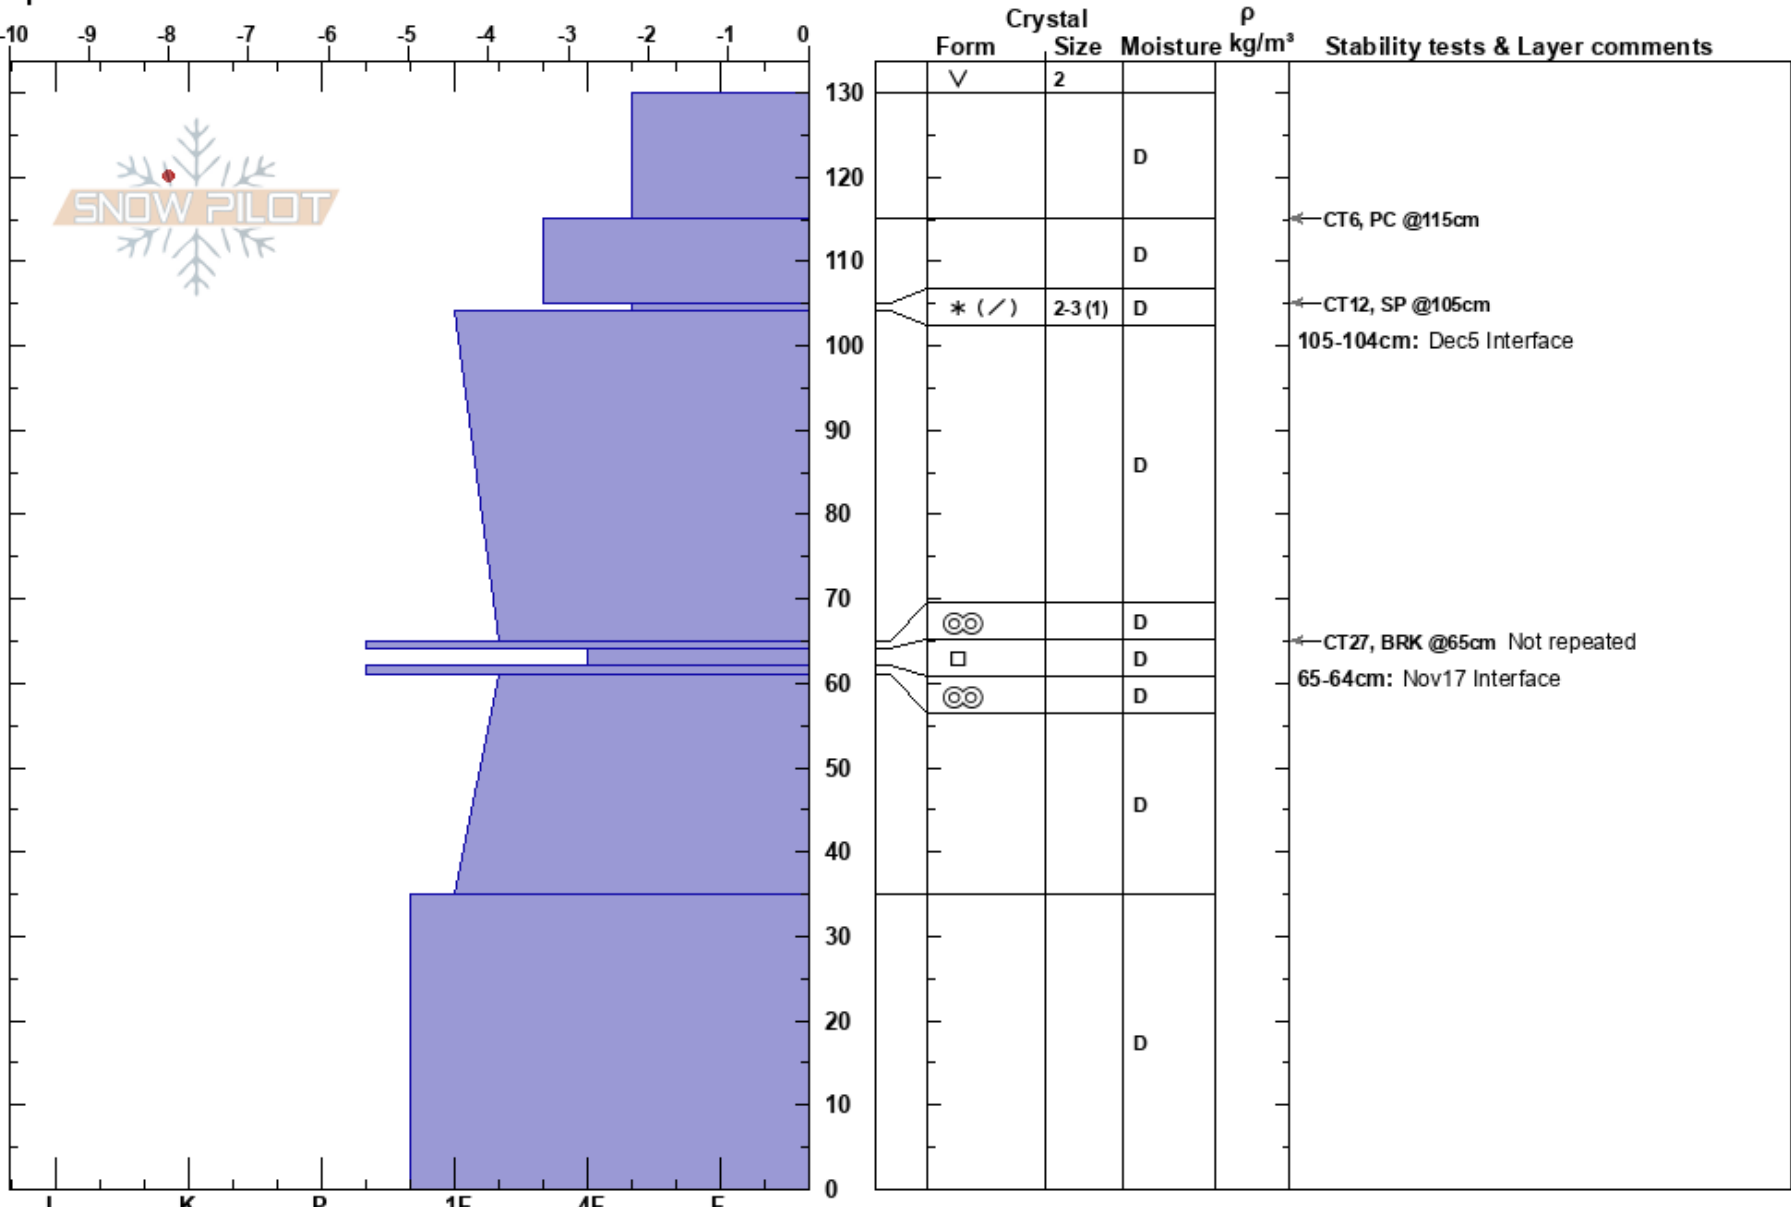

Vent Shaft
 Selkirks
 BC
 Elevation: 2097 m
 Aspect: W
 Specifics:

Simon Lacroix-Faucher
 14/12/2022 - 12:00
 Co-ord: 51.29006N, -117.49019W
 Slope Angle: 35°
 Wind Loading:

Stability: **HS: 130**
 Air Temperature: -10.5°C **PF: 75**
 Sky Cover: X **PS: 30**
 Precipitation: NO
 Wind: Calm

Layer Notes:
 105-104cm: Dec5 Interface
 65-64cm: Nov17 Interface

Notes: Snowpit was dug in an opening at treeline. Looking to assess some weak layers in the snowpack and the presence of surface hoar.