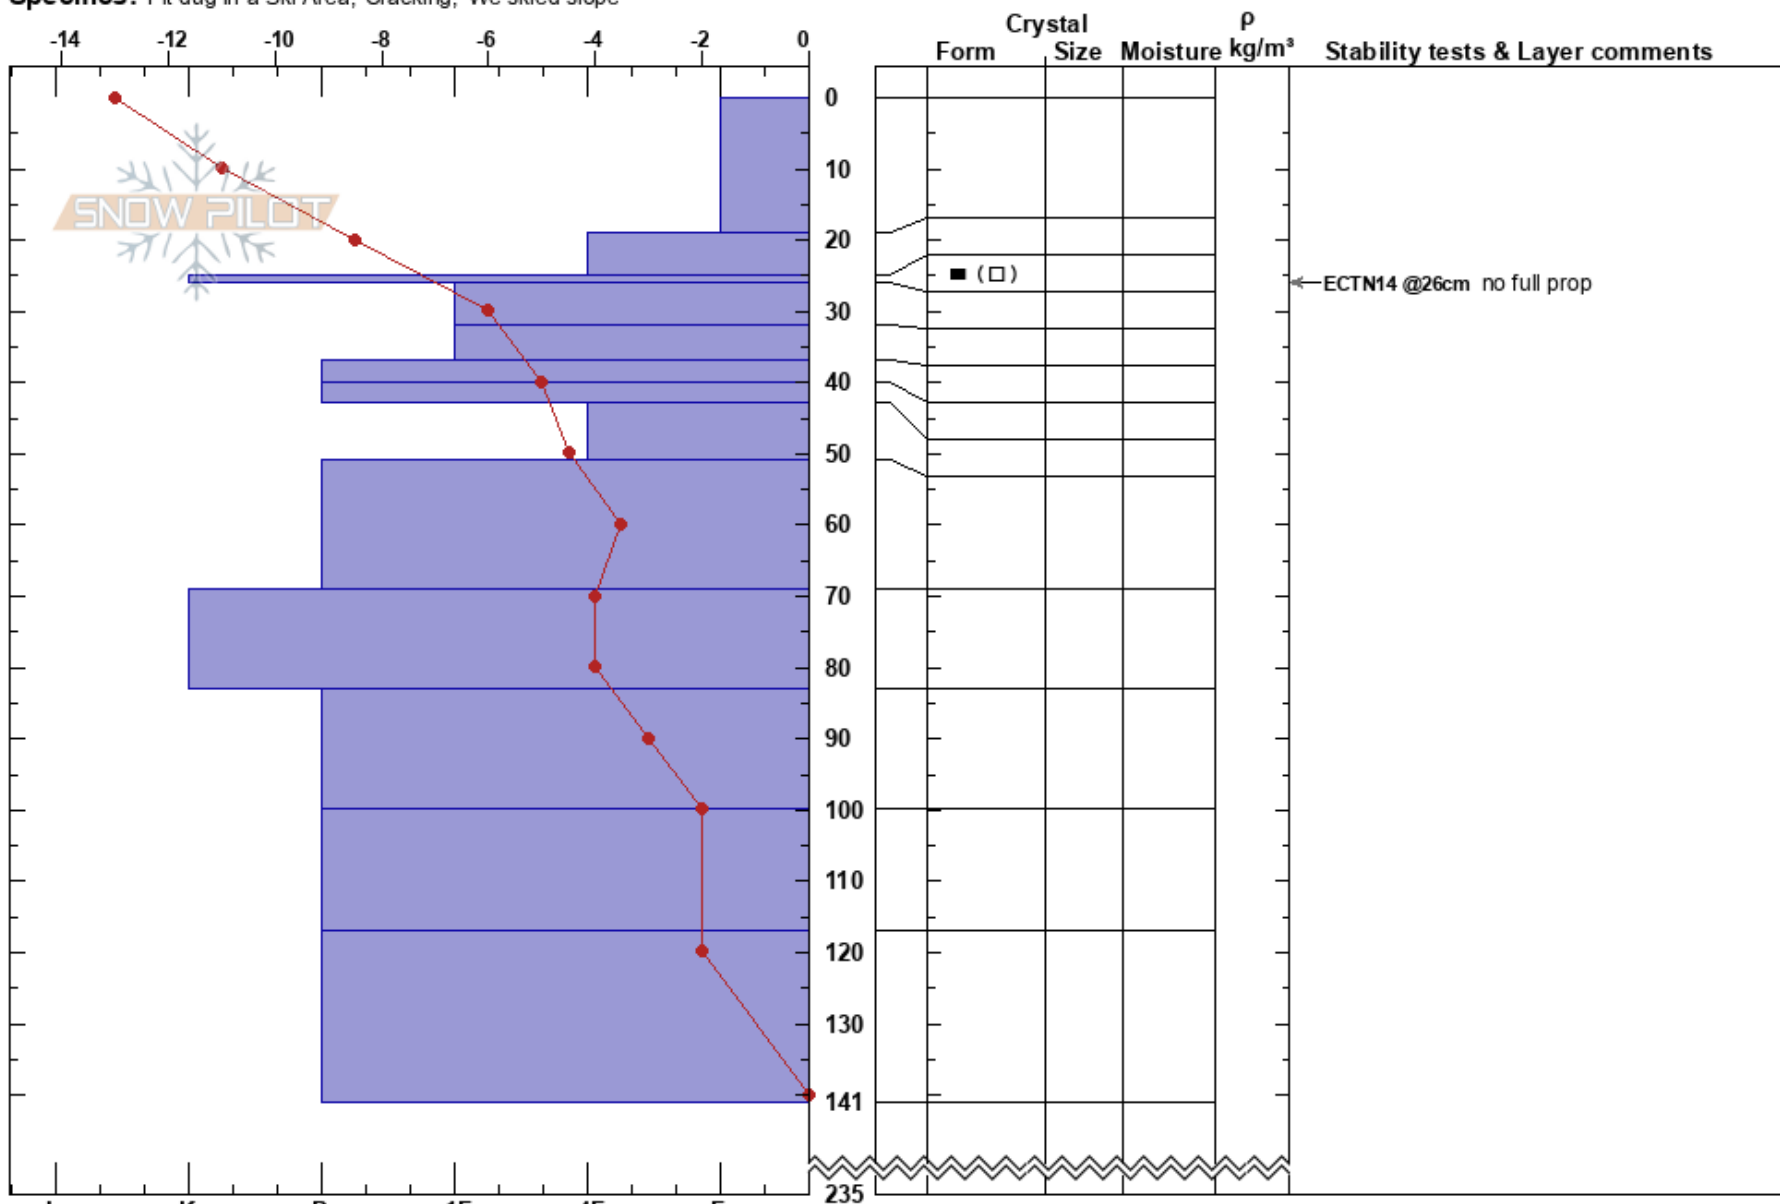

PF: 18

25-26cm: Problematic layer

Iceland

Co-ord: 65.65813N, -18.25358W

Sky Cover: BKN

PS: 0

Elevation: 948 m

Slope Angle: 28°

Precipitation: NO

Wind: SE Light Breeze

Aspect: E

Wind Loading: previous

Specifics: Pit dug in a Ski Area; Cracking; We skied slope

Notes: First snow pit of the season. Long period of cold high pressure weather