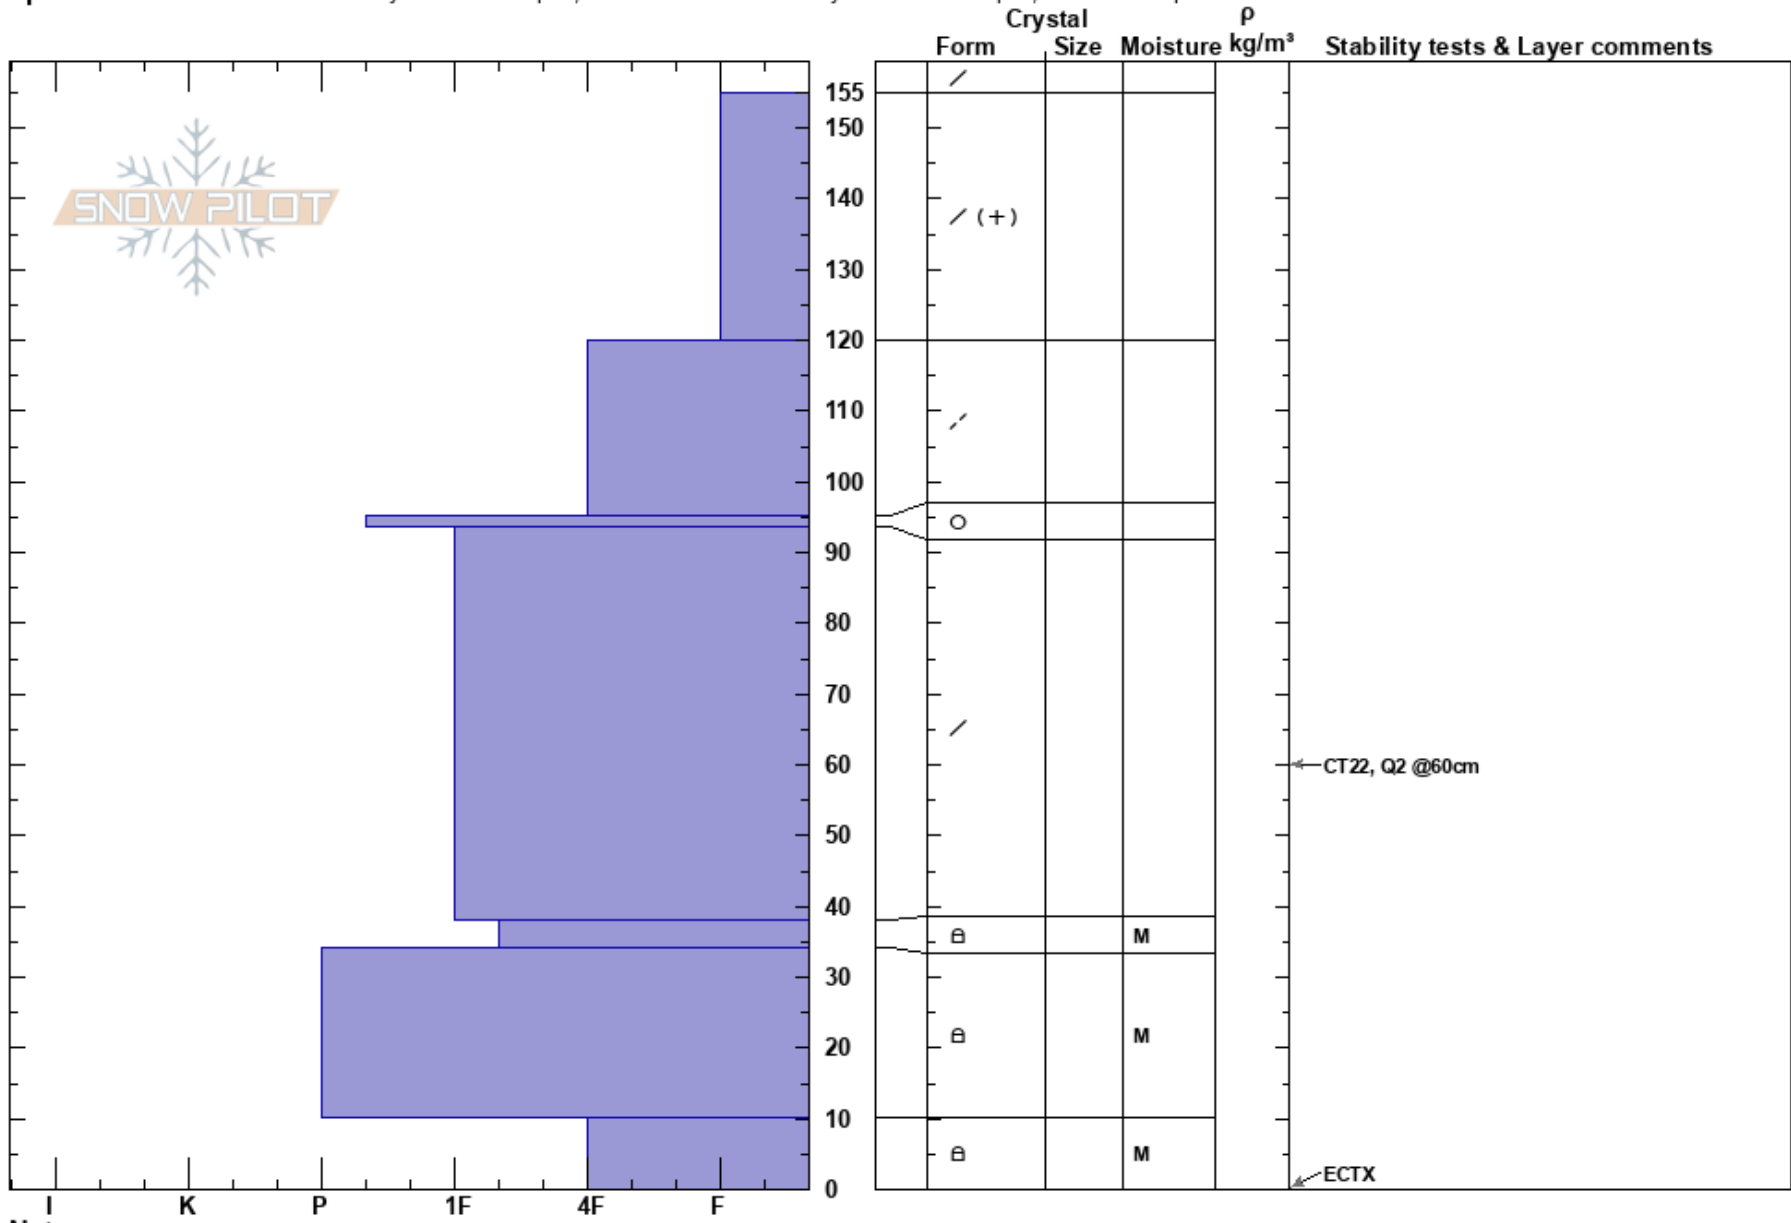

Schallenberg Ridge  
 Donner Pass Area  
 CA

Jason Smith  
 12/14/2022 - 12:00pm  
 Co-ord: 39.31176N, -120.26422W  
 Slope Angle: 22°  
 Wind Loading: no

Stability:  
 Air Temperature:  
 Sky Cover: CLR  
 Precipitation: NO  
 Wind: Calm

HS: 155  
 PF: 65 93.5-38cm: Problematic layer  
 PS: 20

Elevation: 6926 ft  
 Aspect: 337°

Specifics: Recent avalanche activity on similar slopes; Recent avalanche activity on different slopes; We skied slope

Notes: DEC 1 facets were target for this pit. Snowpack structure looking much better than anticipated for this aspect/ elevation