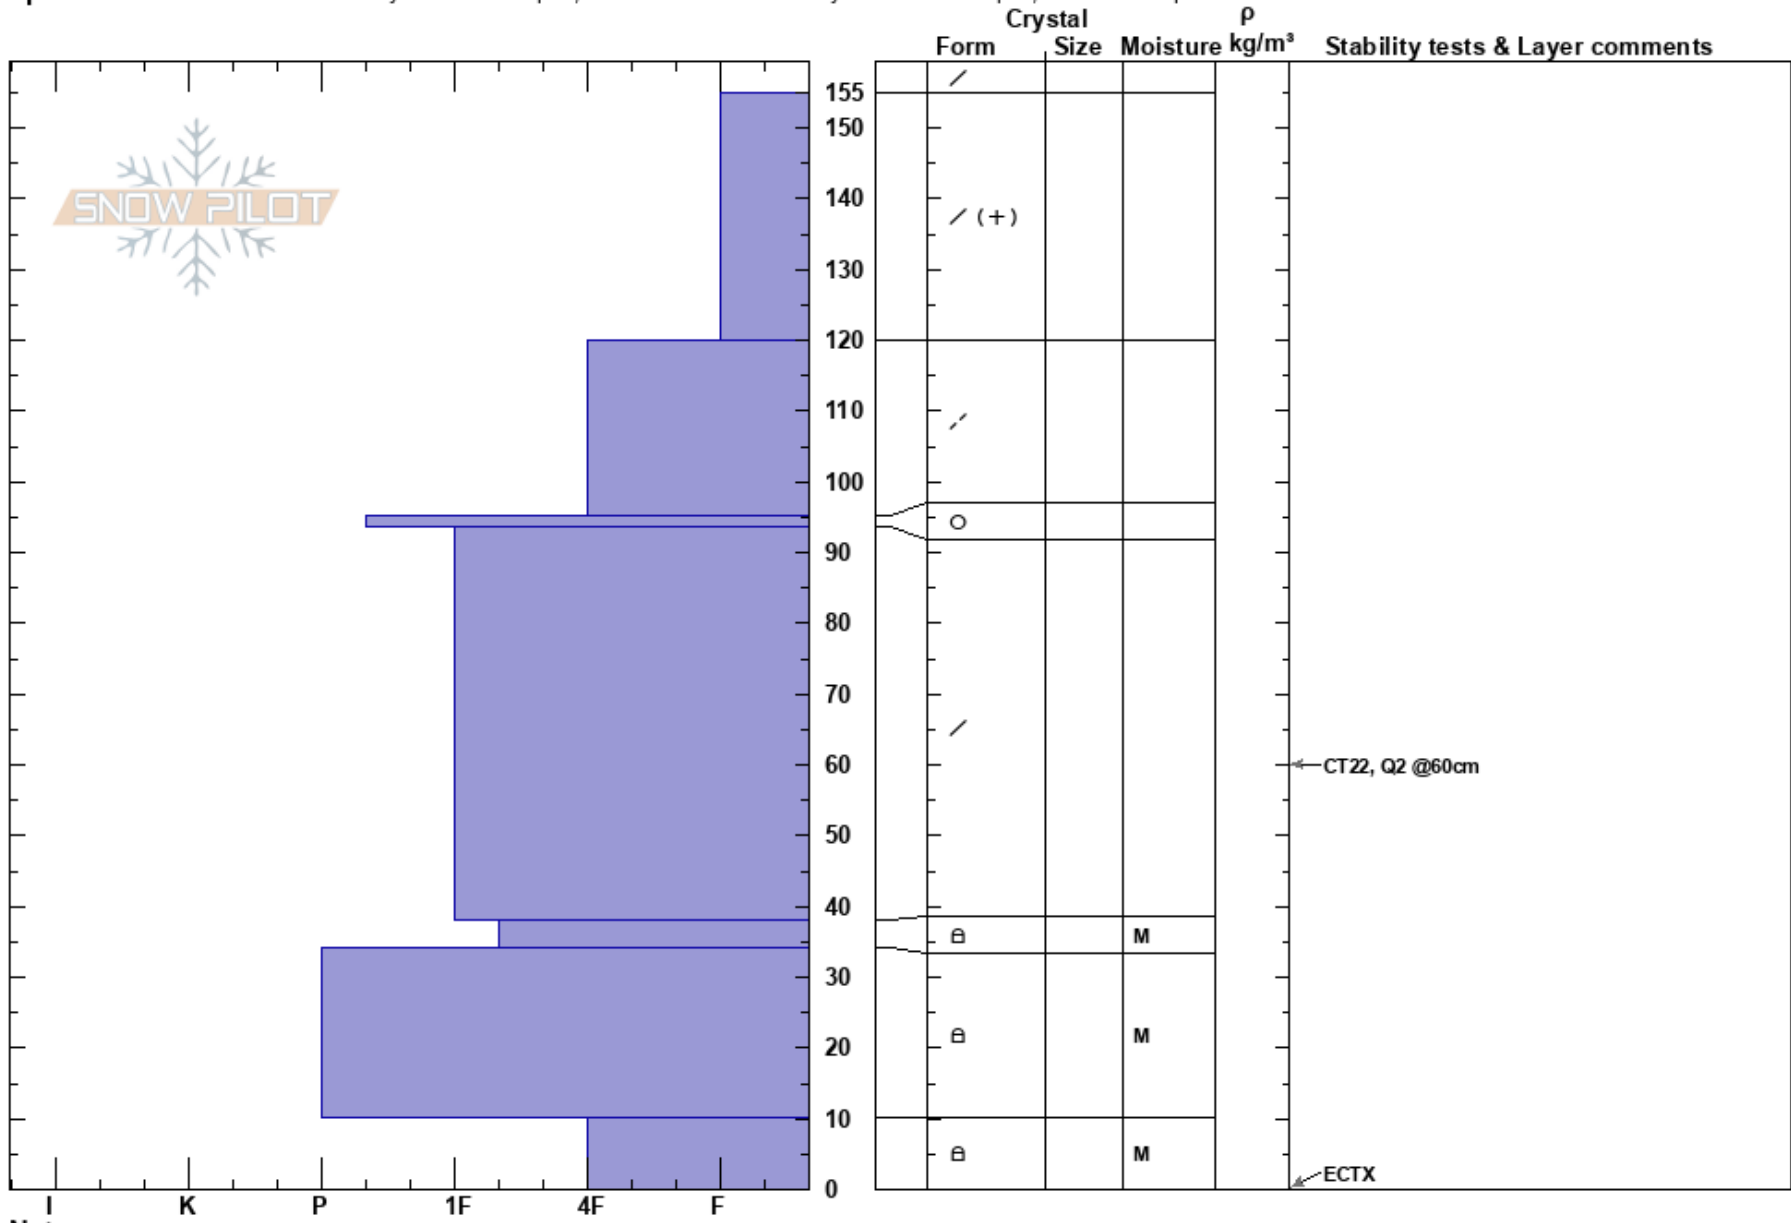

Schallenberg Ridge
 Donner Pass Area
 CA

Jason Smith
 12/14/2022 - 12:00pm
 Co-ord: 39.31176N, -120.26422W
 Slope Angle: 22°
 Wind Loading: no

Stability:
 Air Temperature:
 Sky Cover: CLR
 Precipitation: NO
 Wind: Calm

HS: 155
 PF: 65 93.5-38cm: Problematic layer
 PS: 20

Elevation: 6926 ft
 Aspect: 337°

Specifics: Recent avalanche activity on similar slopes; Recent avalanche activity on different slopes; We skied slope

Notes: DEC 1 facets were target for this pit. Snowpack structure looking much better than anticipated for this aspect/ elevation