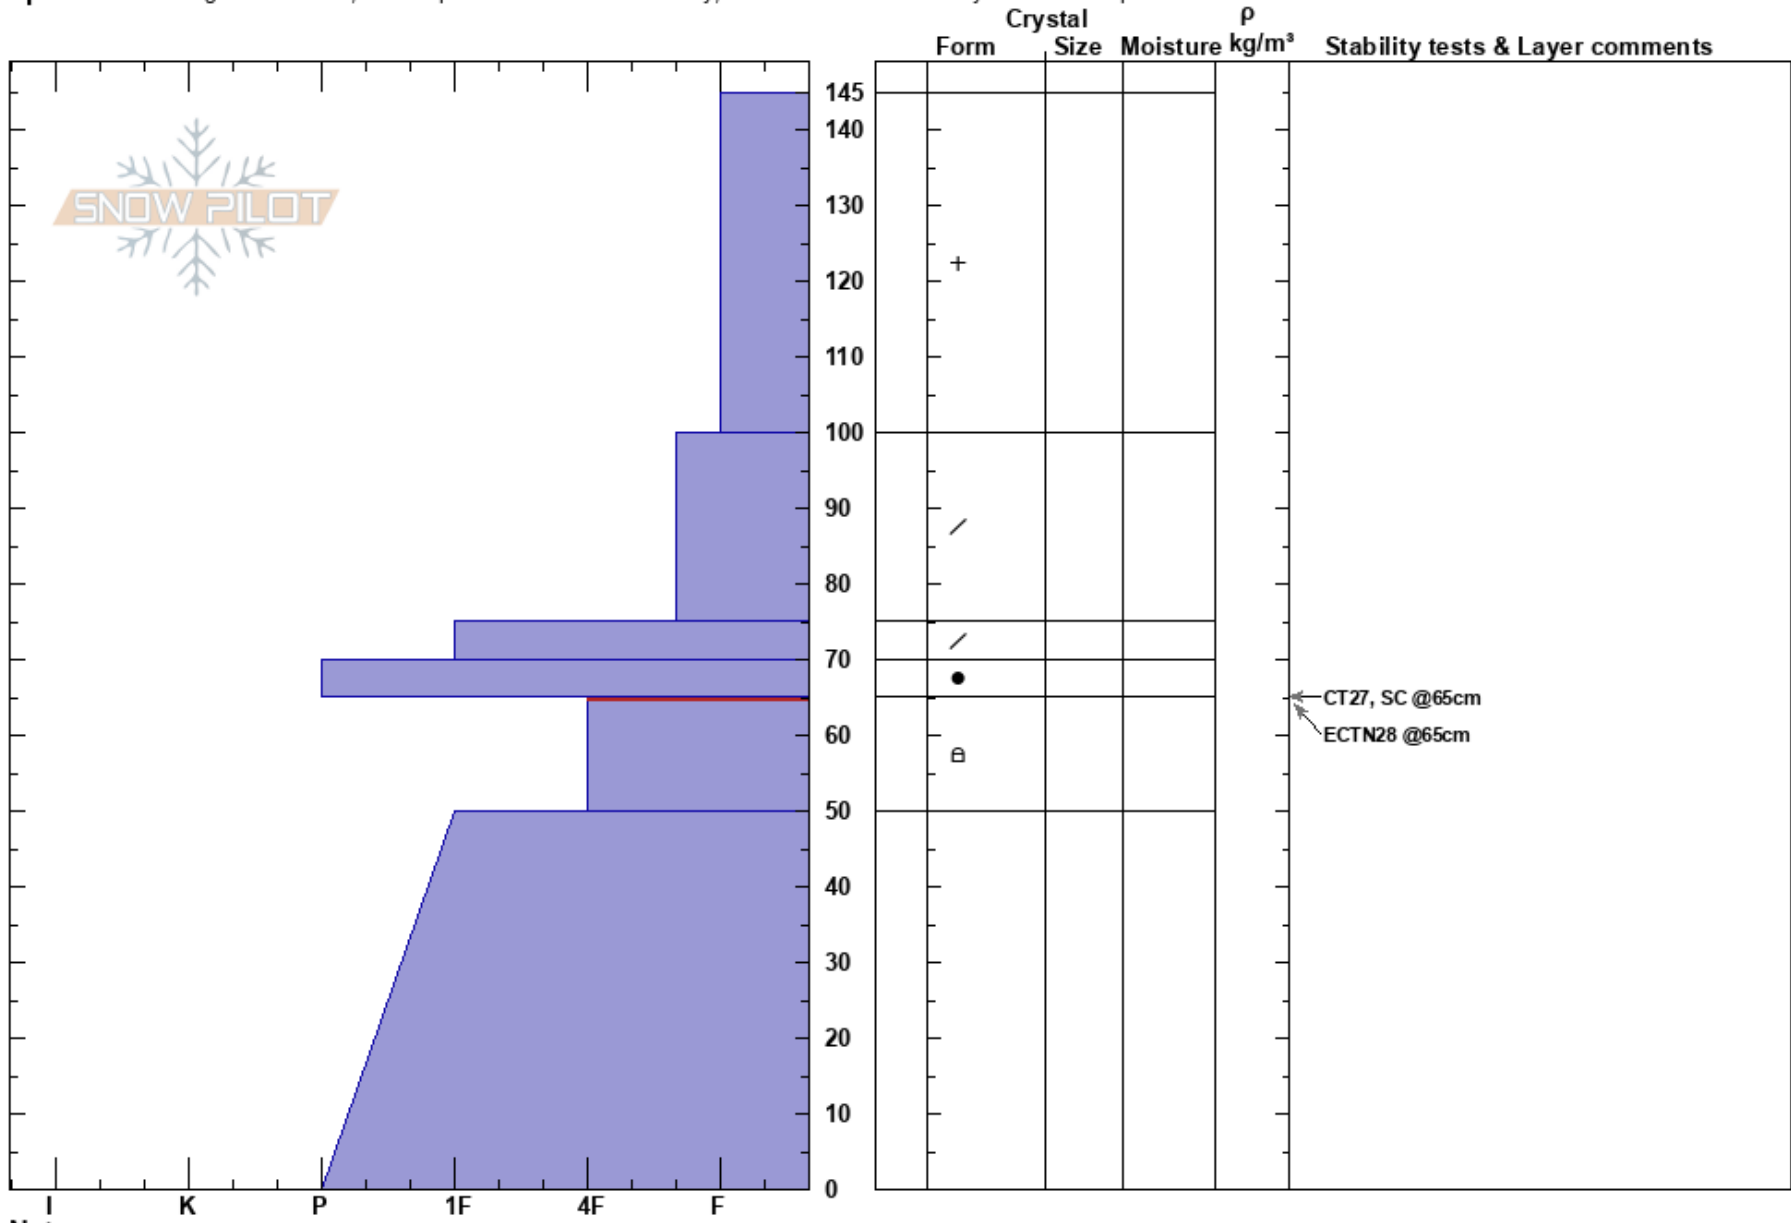

Grandma's House  
 Wasatch Range  
 UT  
 Elevation: 9064 ft  
 Aspect: NW

Shaun Raskin  
 12/14/2022 - 2:00pm  
 Co-ord: 40.56951N, -111.67092W  
 Slope Angle: 18°  
 Wind Loading:

Stability: Fair  
 Air Temperature:  
 Sky Cover: OVC  
 Precipitation: S-1  
 Wind: N Light Breeze

HS: 145  
 Layer Notes:  
 65-50cm: Problematic layer

Specifics: Pit dug in a Ski Area; Pit is representative of backcountry; Recent avalanche activity on similar slopes

Notes: