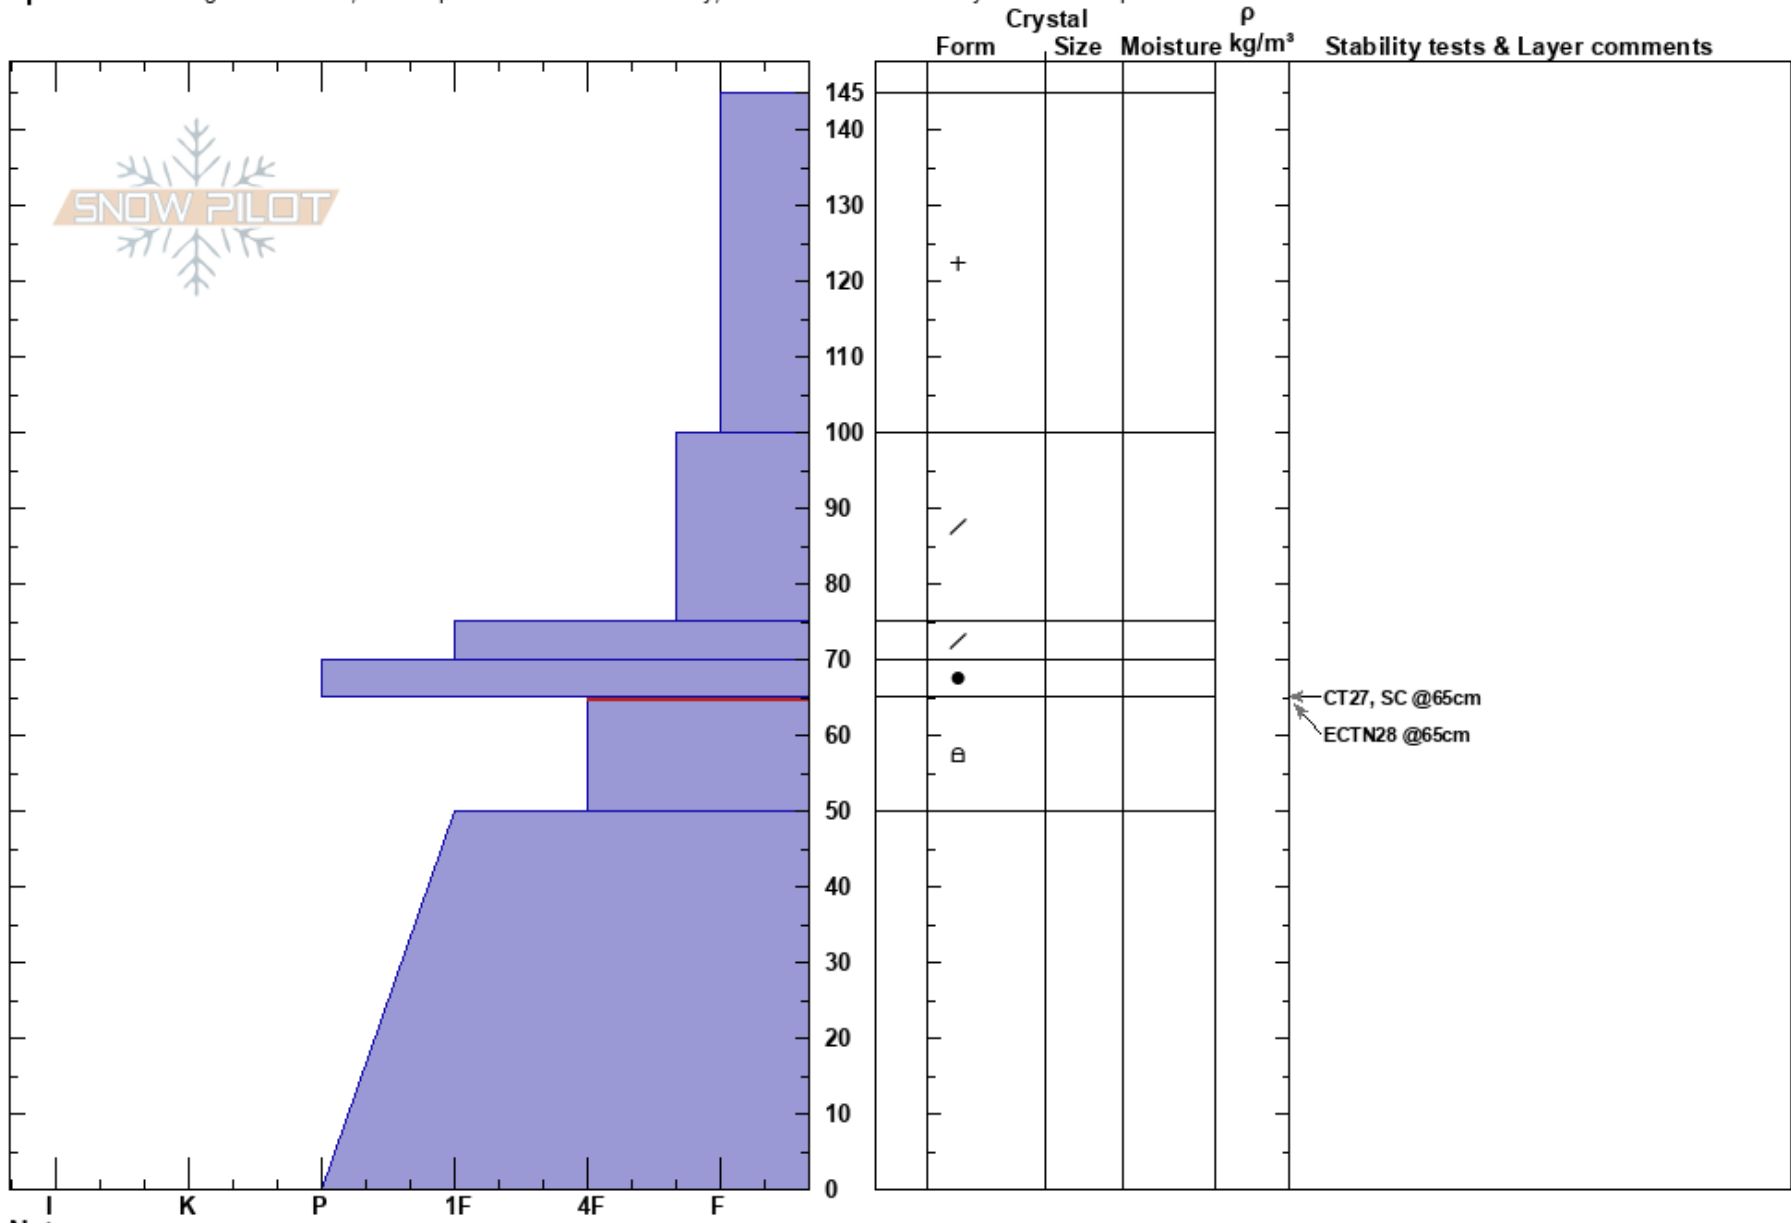

Grandma's House  
 Wasatch Range  
 UT  
**Elevation:** 9064 ft  
**Aspect:** NW

Shaun Raskin  
 12/14/2022 - 2:00pm  
**Co-ord:** 40.56951N, -111.67092W  
**Slope Angle:** 18°  
**Wind Loading:**

**Stability:** Fair **HS:** 145 **Layer Notes:**  
**Air Temperature:** 65-50cm: Problematic layer  
**Sky Cover:** OVC  
**Precipitation:** S-1  
**Wind:** N Light Breeze

**Specifics:** Pit dug in a Ski Area; Pit is representative of backcountry; Recent avalanche activity on similar slopes

Notes: