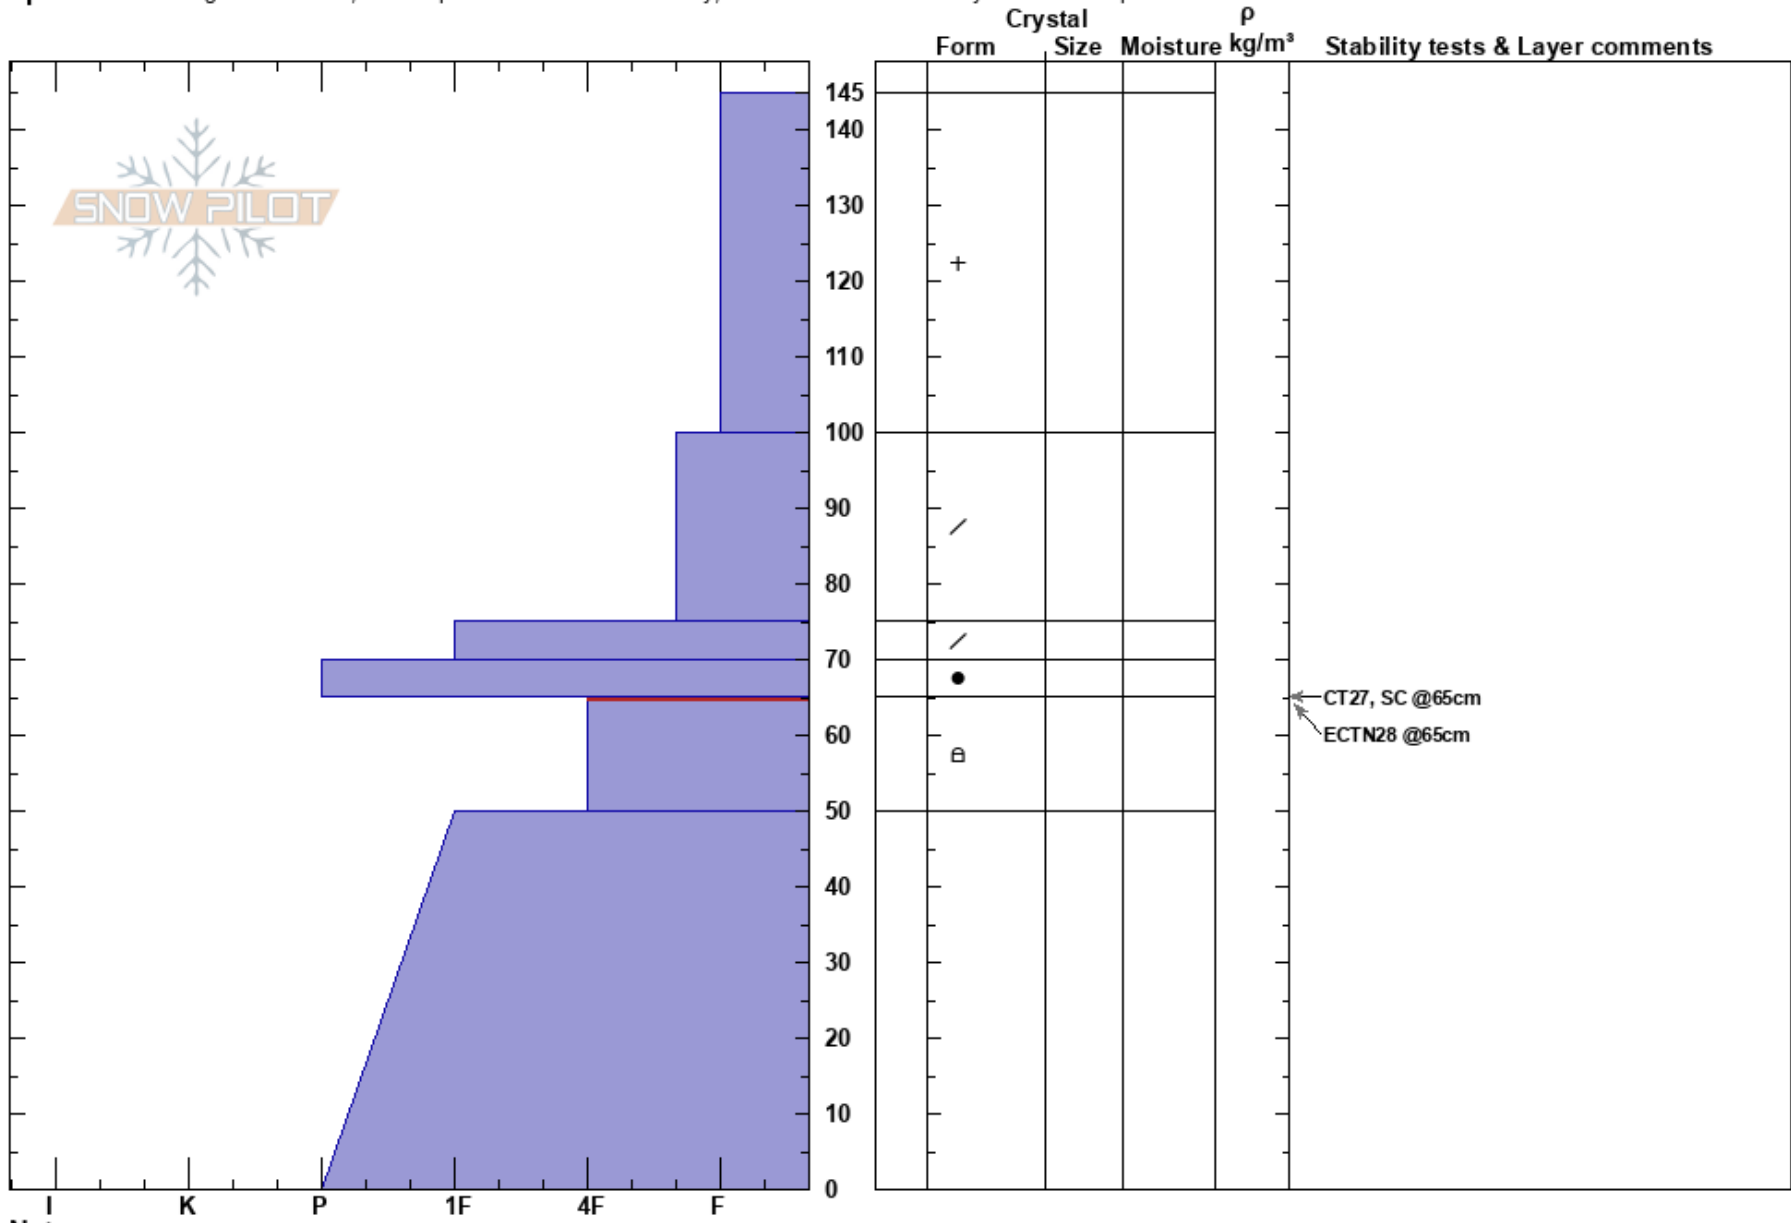

Grandma's House
 Wasatch Range
 UT
 Elevation: 9064 ft
 Aspect: NW

Shaun Raskin
 12/14/2022 - 2:00pm
 Co-ord: 40.56951N, -111.67092W
 Slope Angle: 18°
 Wind Loading:

Stability: Fair
 Air Temperature:
 Sky Cover: OVC
 Precipitation: S-1
 Wind: N Light Breeze

HS: 145
 Layer Notes:
 65-50cm: Problematic layer

Specifics: Pit dug in a Ski Area; Pit is representative of backcountry; Recent avalanche activity on similar slopes

Notes: