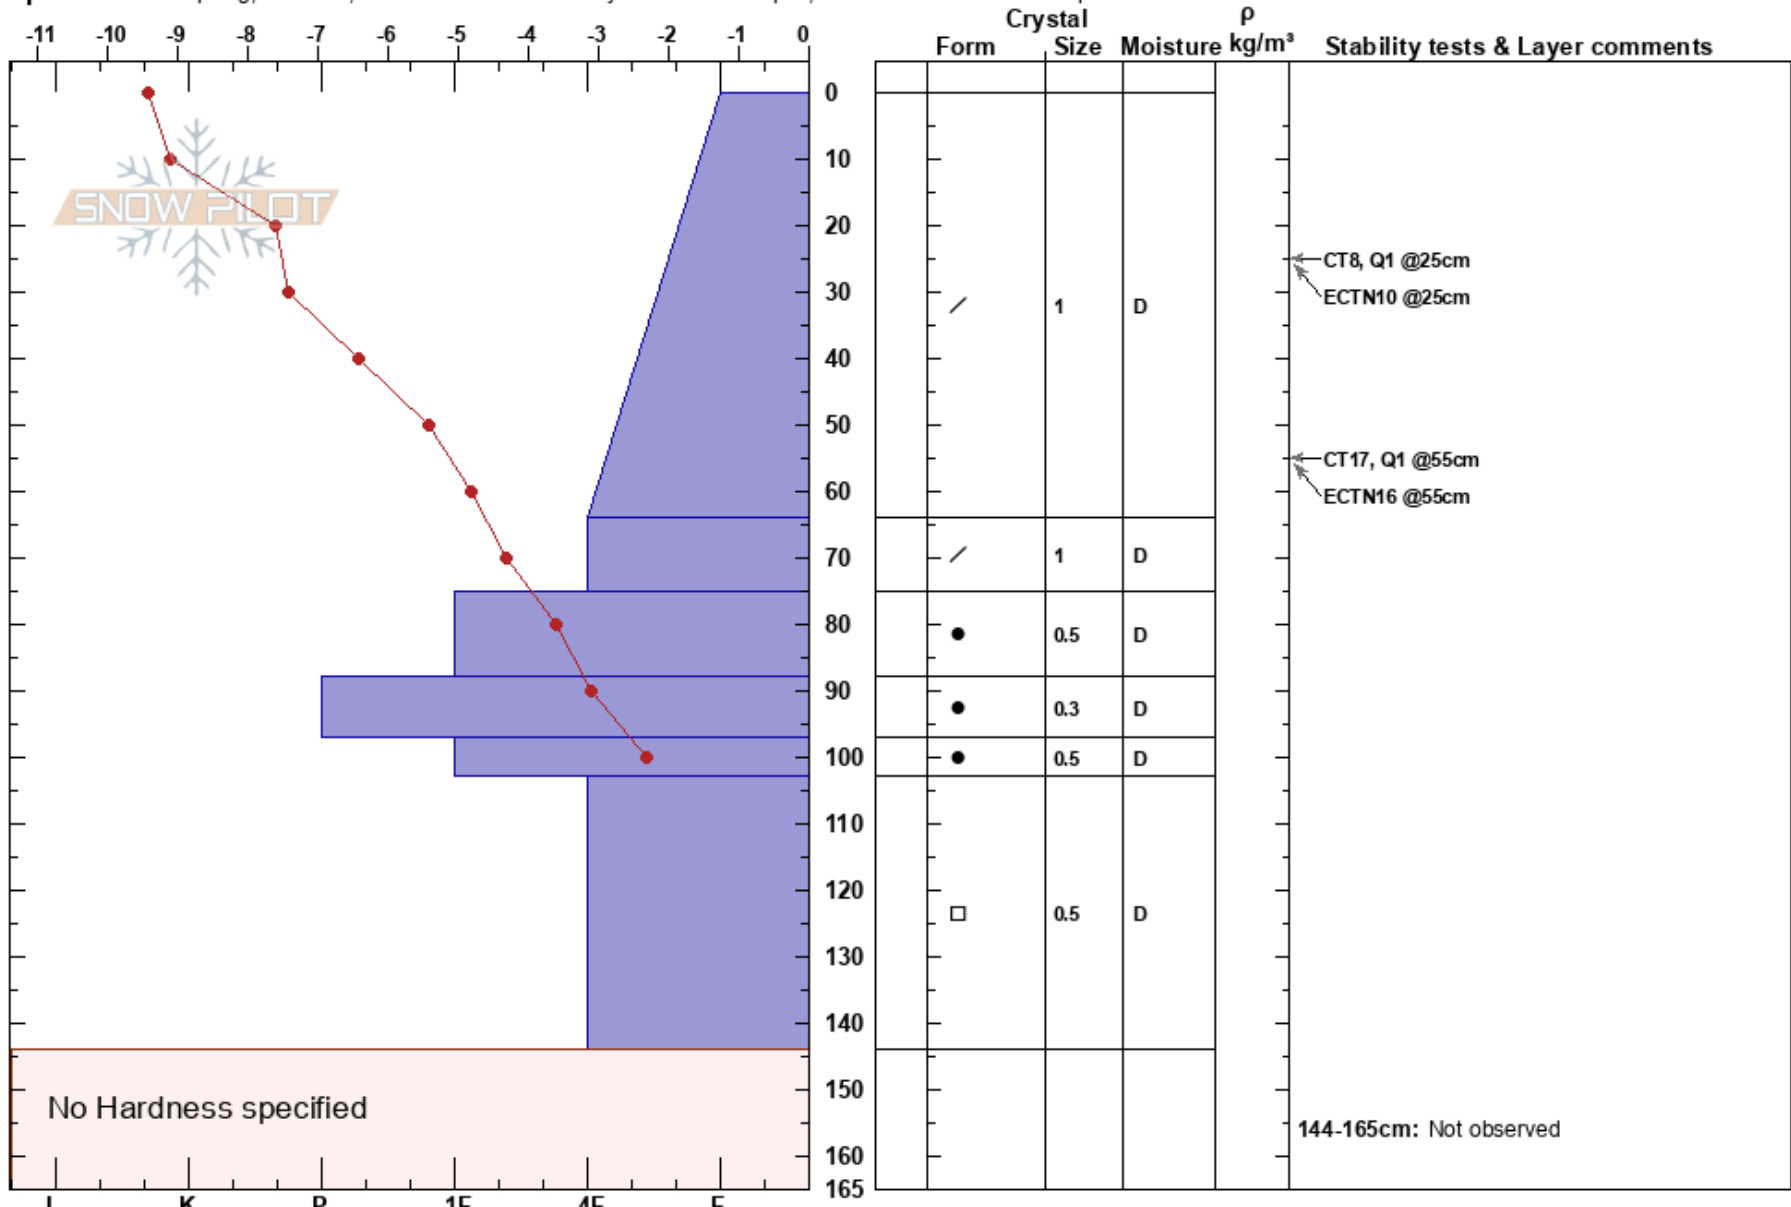

Sinner's Trees  
 Central Wasatch  
 UT  
 Elevation: 9705 ft  
 Aspect: 0°

Jason Johnson  
 12/14/2022 - 1:00pm  
 Co-ord: 40.55119N, -111.62889W  
 Slope Angle: 16°  
 Wind Loading: no

Stability:  
 Air Temperature: -11°C  
 Sky Cover: BKN  
 Precipitation: S-1  
 Wind: W Light Breeze  
 HS: 165  
 PF: 69  
 PS: 0  
 Layer Notes:  
 103-144cm: Problematic layer  
 144-165cm: Not observed

Specifics: Collapsing, localized; Recent avalanche activity on different slopes; Snowmobile tracks on slope

Notes: below 144 not observed.