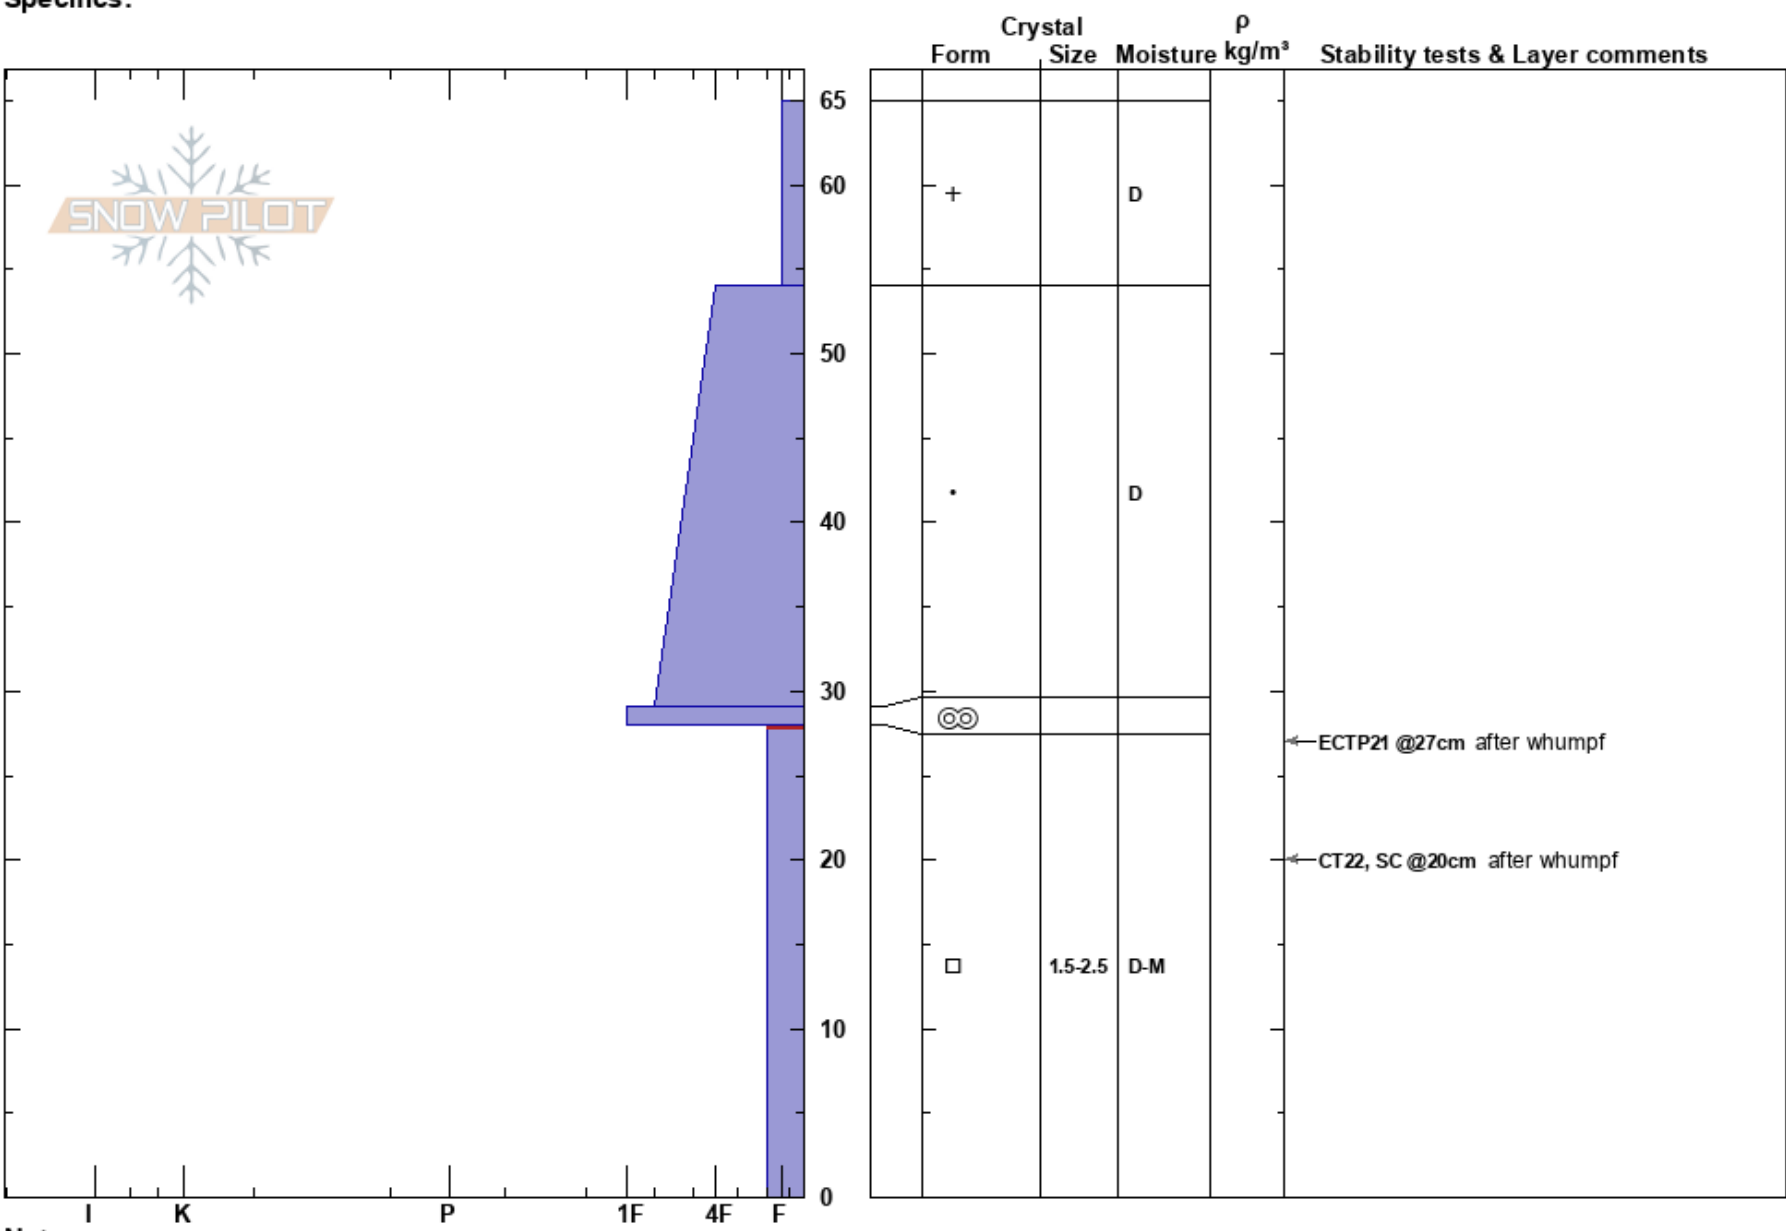

Trapper Ridge
 Flathead Range
 MT
 Elevation: 5809 ft
 Aspect: 210°
 Specifics:

blase reardon
 12/14/2022 - 12:00pm
 Co-ord: 12U 285673E 5365205N
 Slope Angle: 26°
 Wind Loading: no

Stability: HS:65
 Air Temperature: PS: 10 28-0cm: Problematic layer
 Sky Cover: OVC
 Precipitation: S-1
 Wind: Calm

Notes: Profile done above switchback corner where I triggered a large whumpf.