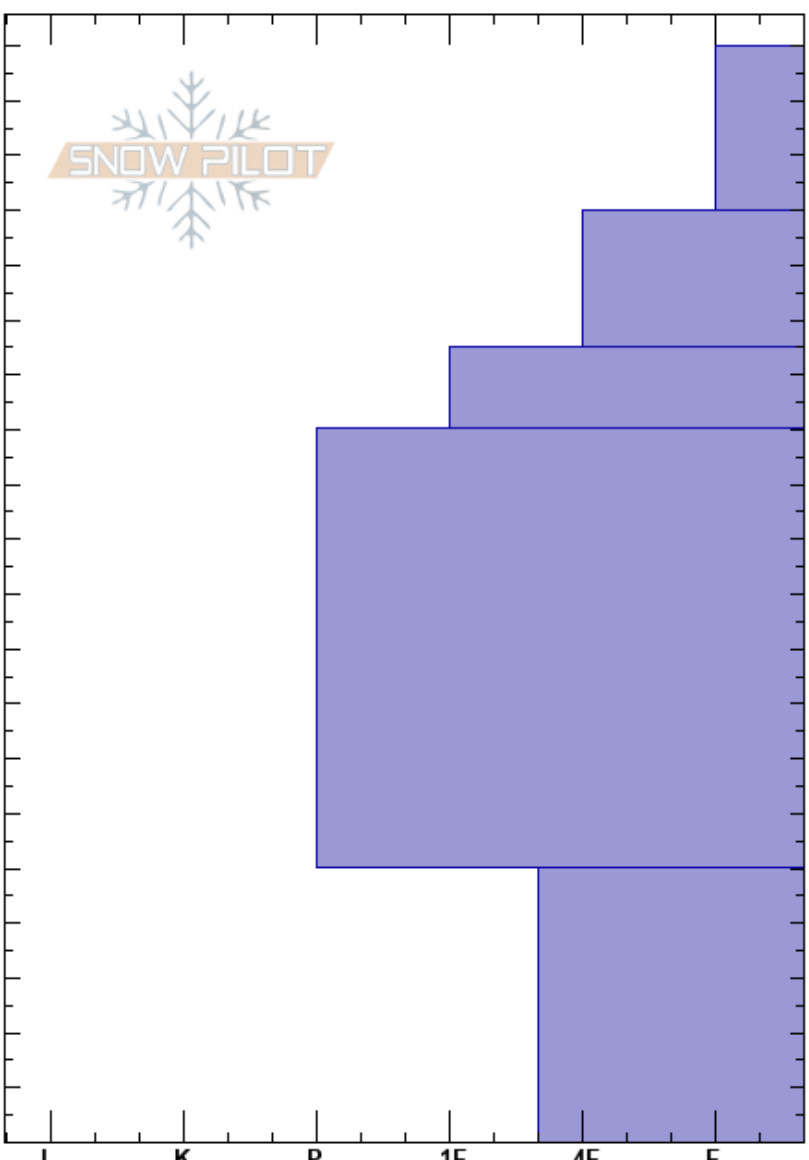

Relay Peak Zone
 Mount Rose
 NV
 Elevation: 9260 ft
 Aspect: NE
 Specifics: Pit dug in a Ski Area; Pit is representative of backcountry

Michael Cariello
 12/14/2022 - 2:00pm
 Co-ord: 39.31030N, -119.94160W
 Slope Angle: 28°
 Wind Loading:

Stability: **HS:200**
 Air Temperature: 30°F
 Sky Cover: CLR
 Precipitation: NO
 Wind: NE Calm
 Layer Notes: 50-0cm: Problematic layer

Crystal Form	Crystal Size	Moisture	ρ kg/m ³	Stability tests & Layer comments
/	0.5-1.5			
/ (•)	0.5-1.5			
•	0.5			
•	0.5			
⊖	1-3			← PST35/150 (End) @50cm ← DT25, BRK @50cm