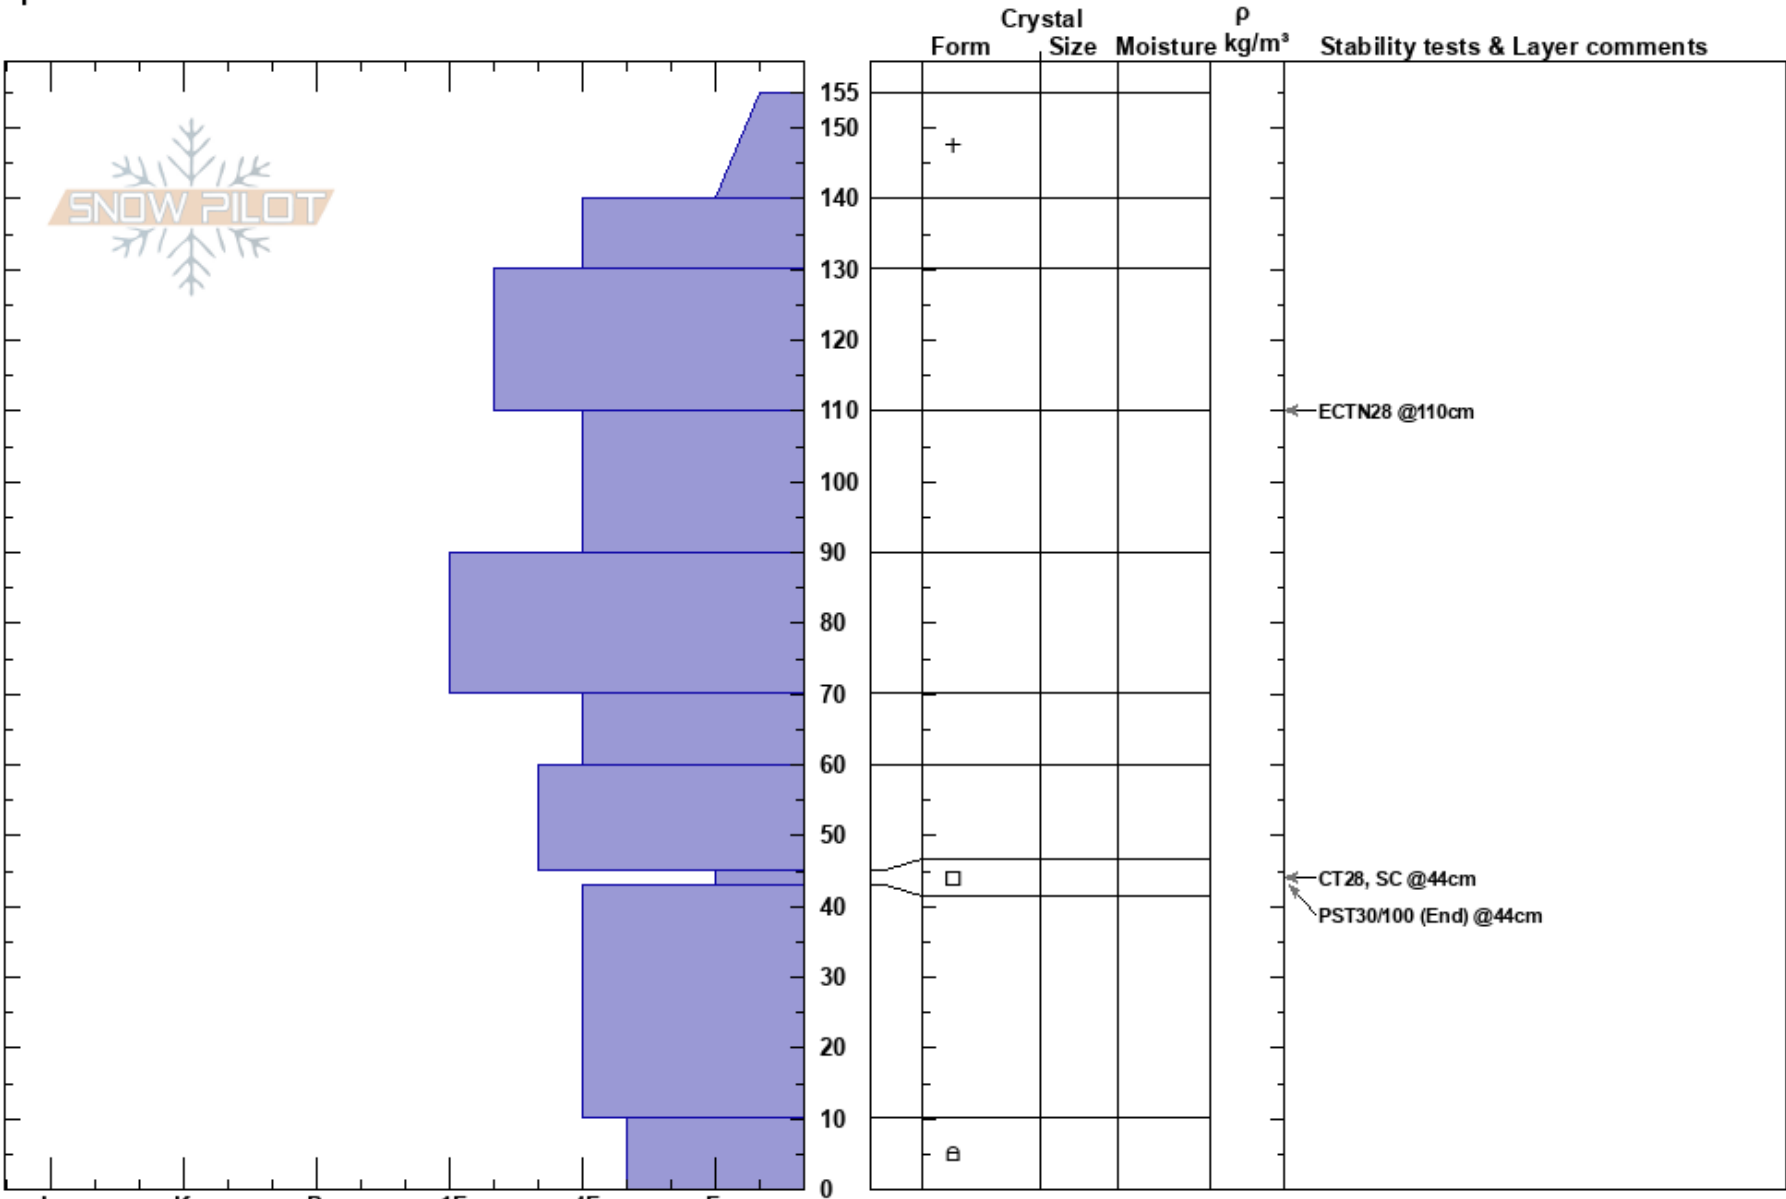

25 short north
Teton Range
WY
Elevation: 9725 ft
Aspect: N
Specifics:

colin wann
12/14/2022 - 12:00pm
Co-ord: 43.69815N, -110.78724W
Slope Angle: 15°
Wind Loading:

Stability:
Air Temperature:
Sky Cover: OVC
Precipitation: S1
Wind: Calm

HS: 155
Layer Notes:
45-43cm: Problematic layer

Notes: