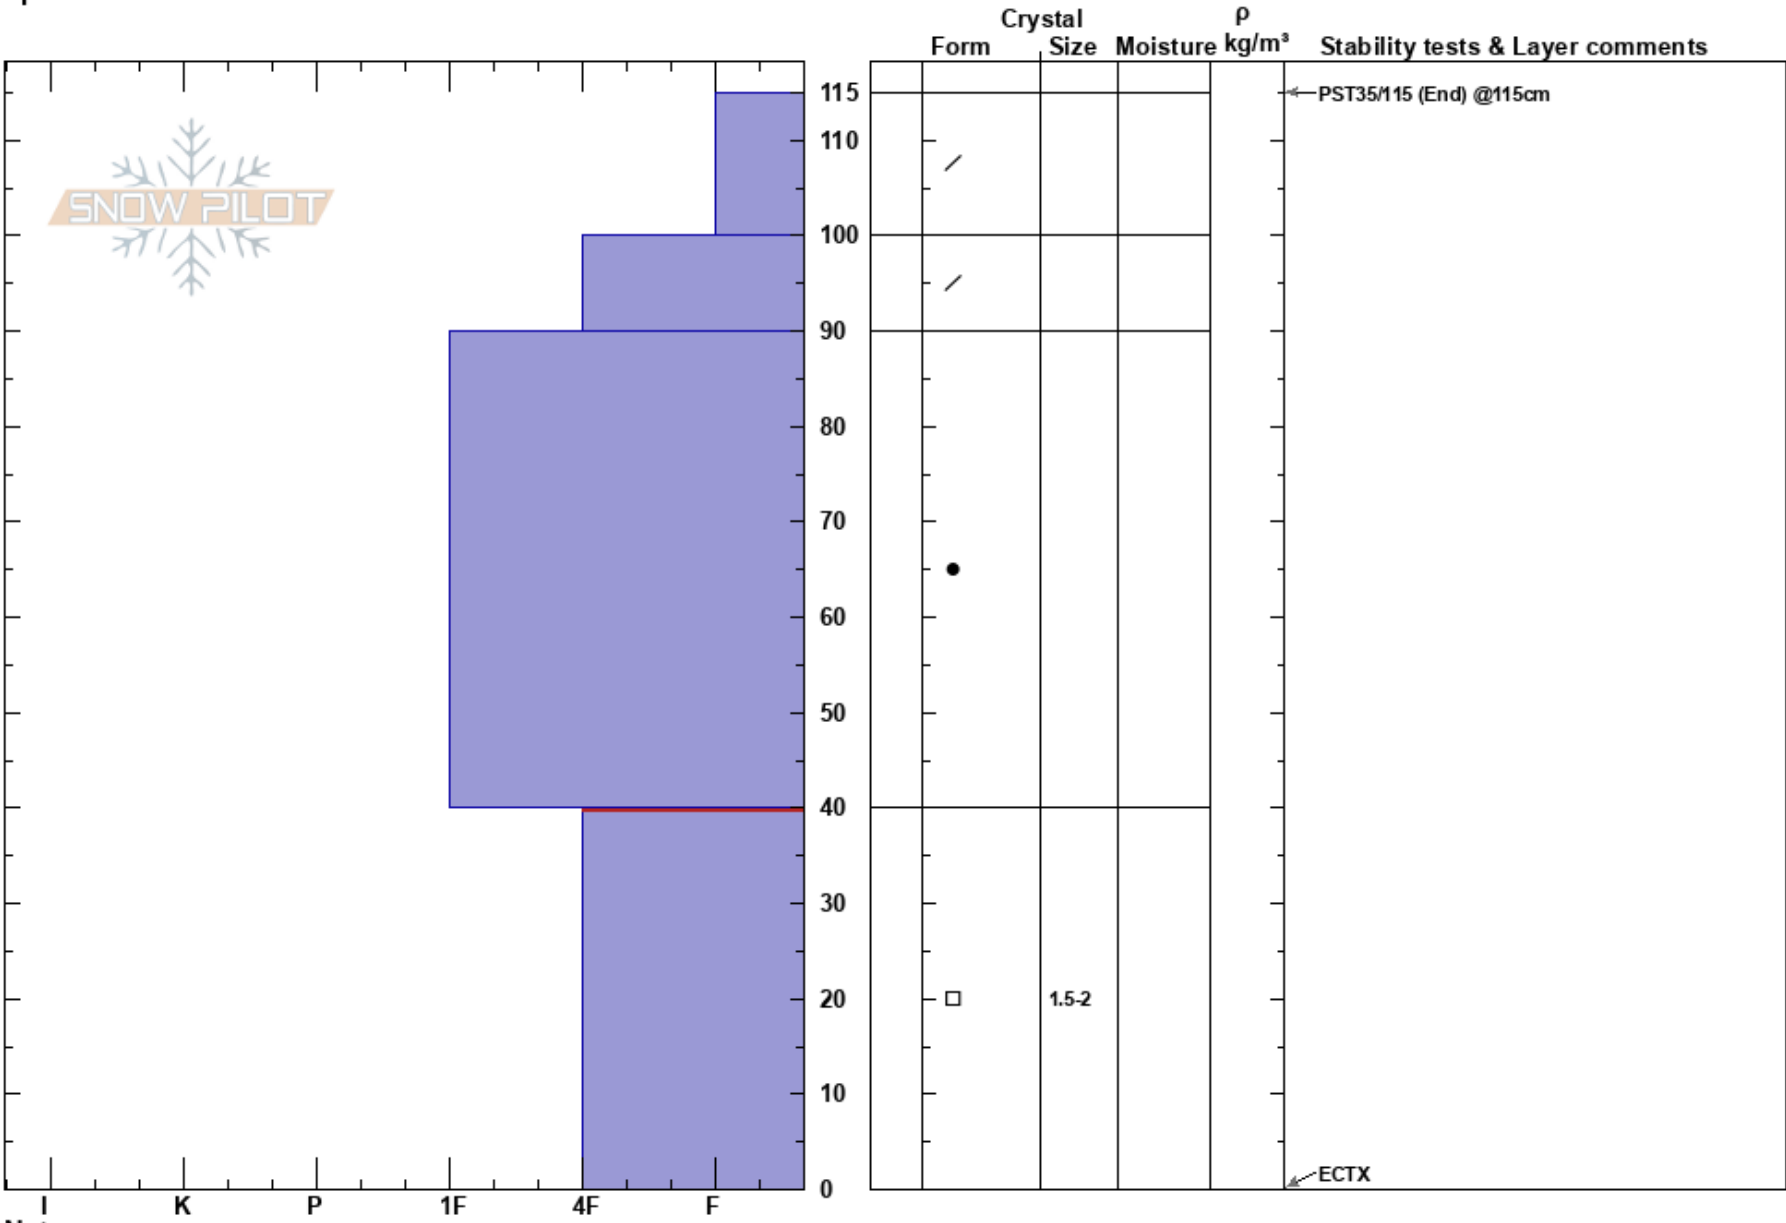

North woods pinedale
 Teton Range
 WY
 Elevation: 8482 ft
 Aspect: NE
 Specifics:

Carol Viau
 12/14/2022 - 12:04pm
 Co-ord: 12T 510472W 4824212N
 Slope Angle: 28°
 Wind Loading:

Stability:
 Air Temperature: -8°C
 Sky Cover: OVC
 Precipitation: S-1
 Wind: Calm

HS: 115
 PF: 30
 PS: 45
 40-0cm: Problematic layer

Notes: