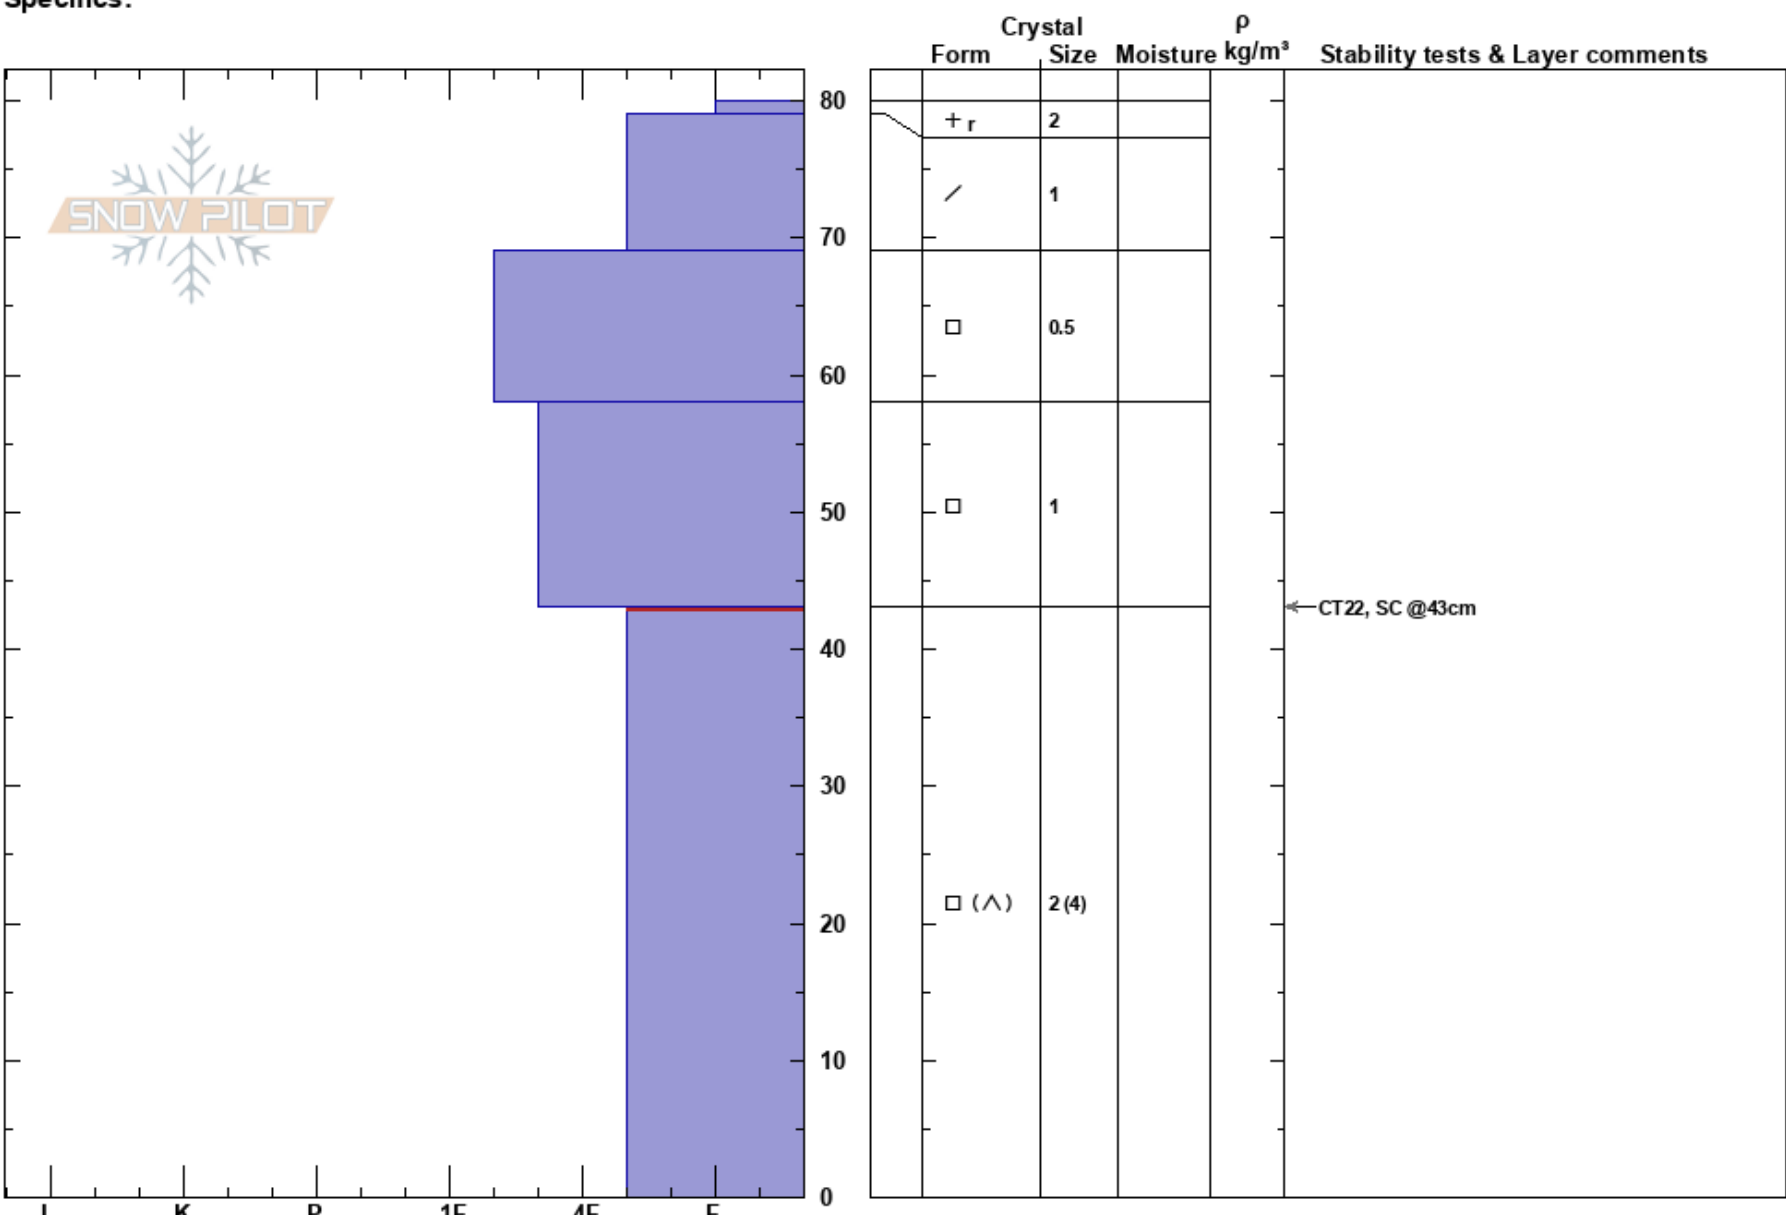

Simpson Pass Banff Visitor Safety
 Banff, Yoho and Kootenay 14/12/2022 - 13:00
 AB
Elevation: 2330 m
Aspect: NE
Specifics:

Stability:
Air Temperature: -6°C
Sky Cover: BKN
Precipitation: NO
Wind: Calm

HS: 80
PF: 80
PS: 25
 43-0cm: Problematic layer

Notes: Travelled up Healy Creek then cut over towards Sunshine Village.