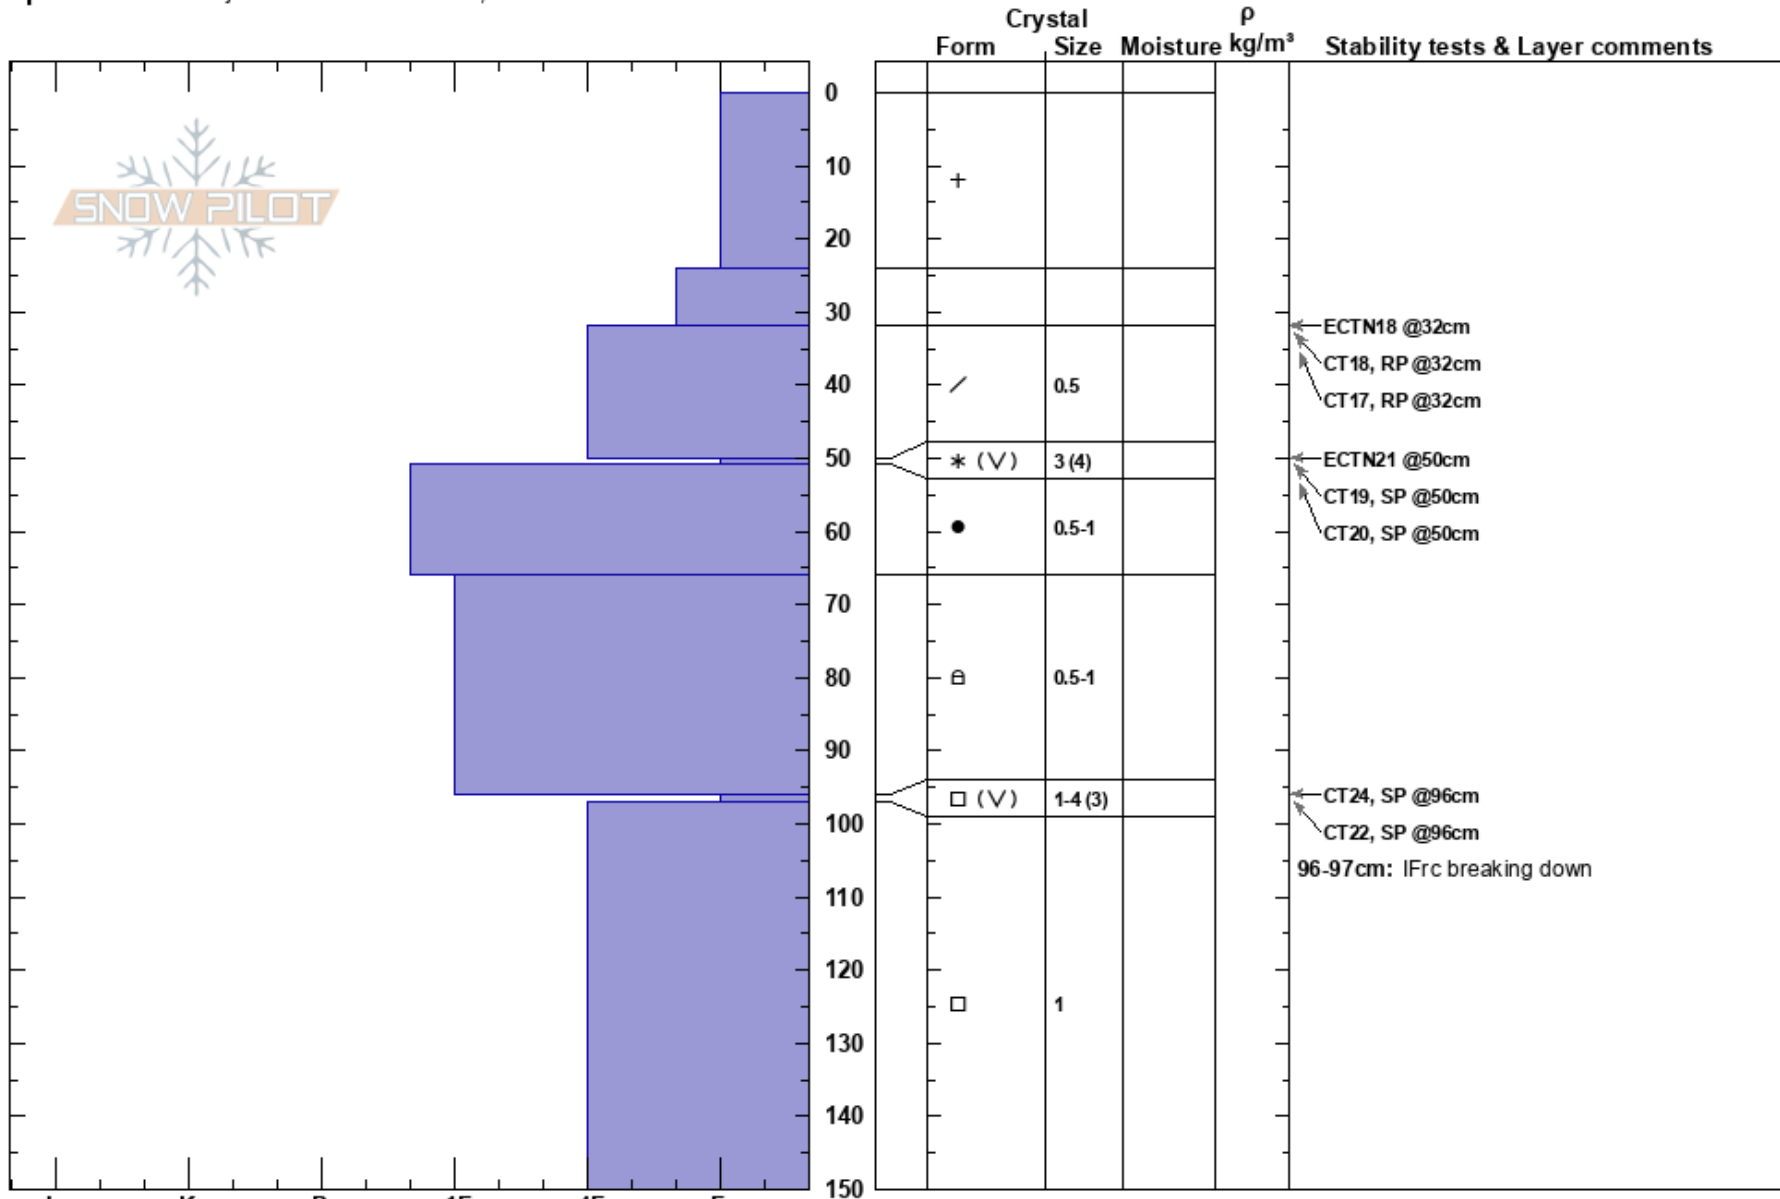

Stage Right
 Monashee
 BC
 Elevation: 1926 m
 Aspect: SE
 Specifics: Pit is adjacent to avalanche: flank;

Mustang Powder
 14/12/2022 - 11:00
 Co-ord: 11U 377175W 5673055N
 Slope Angle: 33°
 Wind Loading:

Stability:
 Air Temperature: -12°C
 Sky Cover: OVC
 Precipitation: NO
 Wind: Calm

HS: 150
 PF: 40
 50-51cm: PPrm
 50-51cm: Problematic layer
 96-97cm: IFrc breaking down

Notes: Pit dug on skiers far left to assess Xh results on Super Bon Bon from 2022/12/13