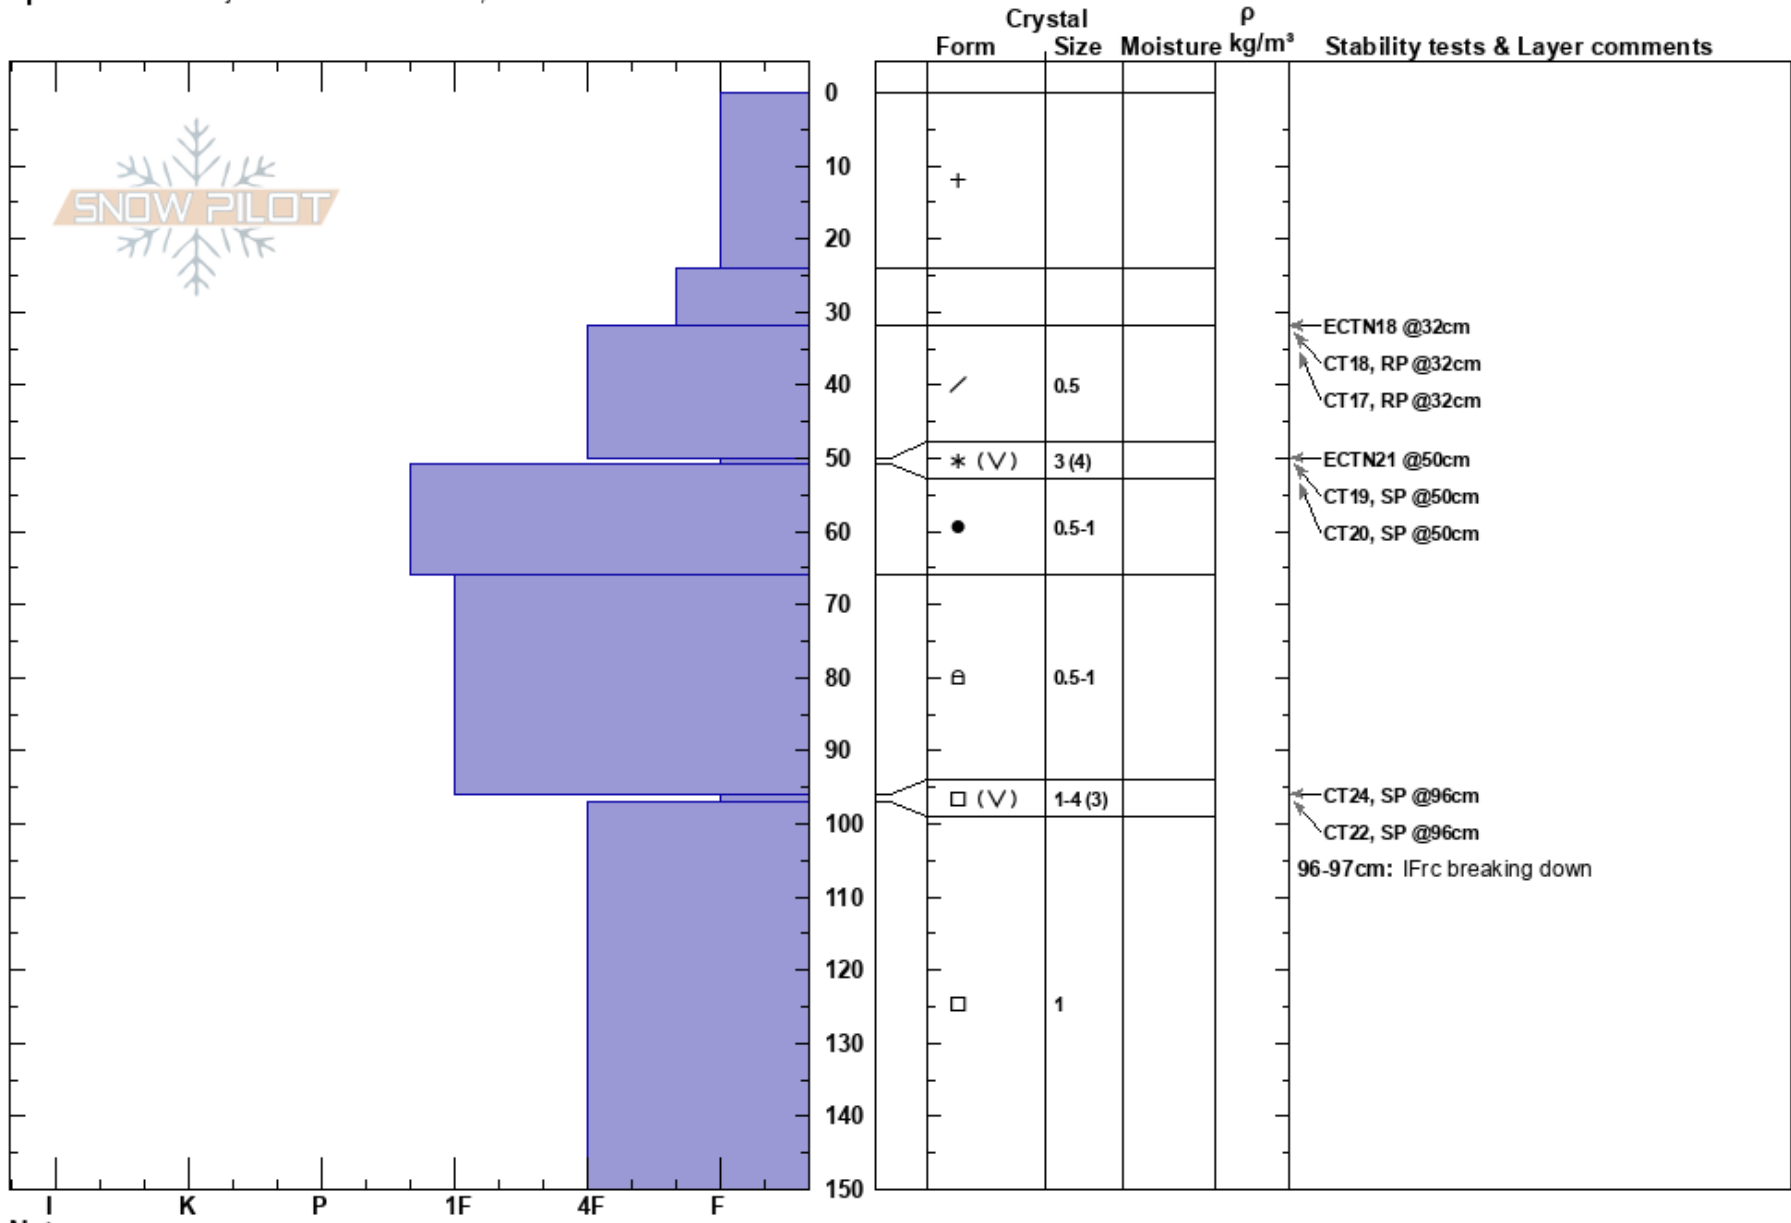

Stage Right  
 Monashee  
 BC  
 Elevation: 1926 m  
 Aspect: SE  
 Specifics: Pit is adjacent to avalanche: flank;

Mustang Powder  
 14/12/2022 - 11:00  
 Co-ord: 11U 377175W 5673055N  
 Slope Angle: 33°  
 Wind Loading:

Stability:  
 Air Temperature: -12°C  
 Sky Cover: OVC  
 Precipitation: NO  
 Wind: Calm  
 HS: 150  
 PF: 40  
 50-51cm: PPrm  
 50-51cm: Problematic layer  
 96-97cm: IFrc breaking down

Notes: Pit dug on skiers far left to assess Xh results on Super Bon Bon from 2022/12/13