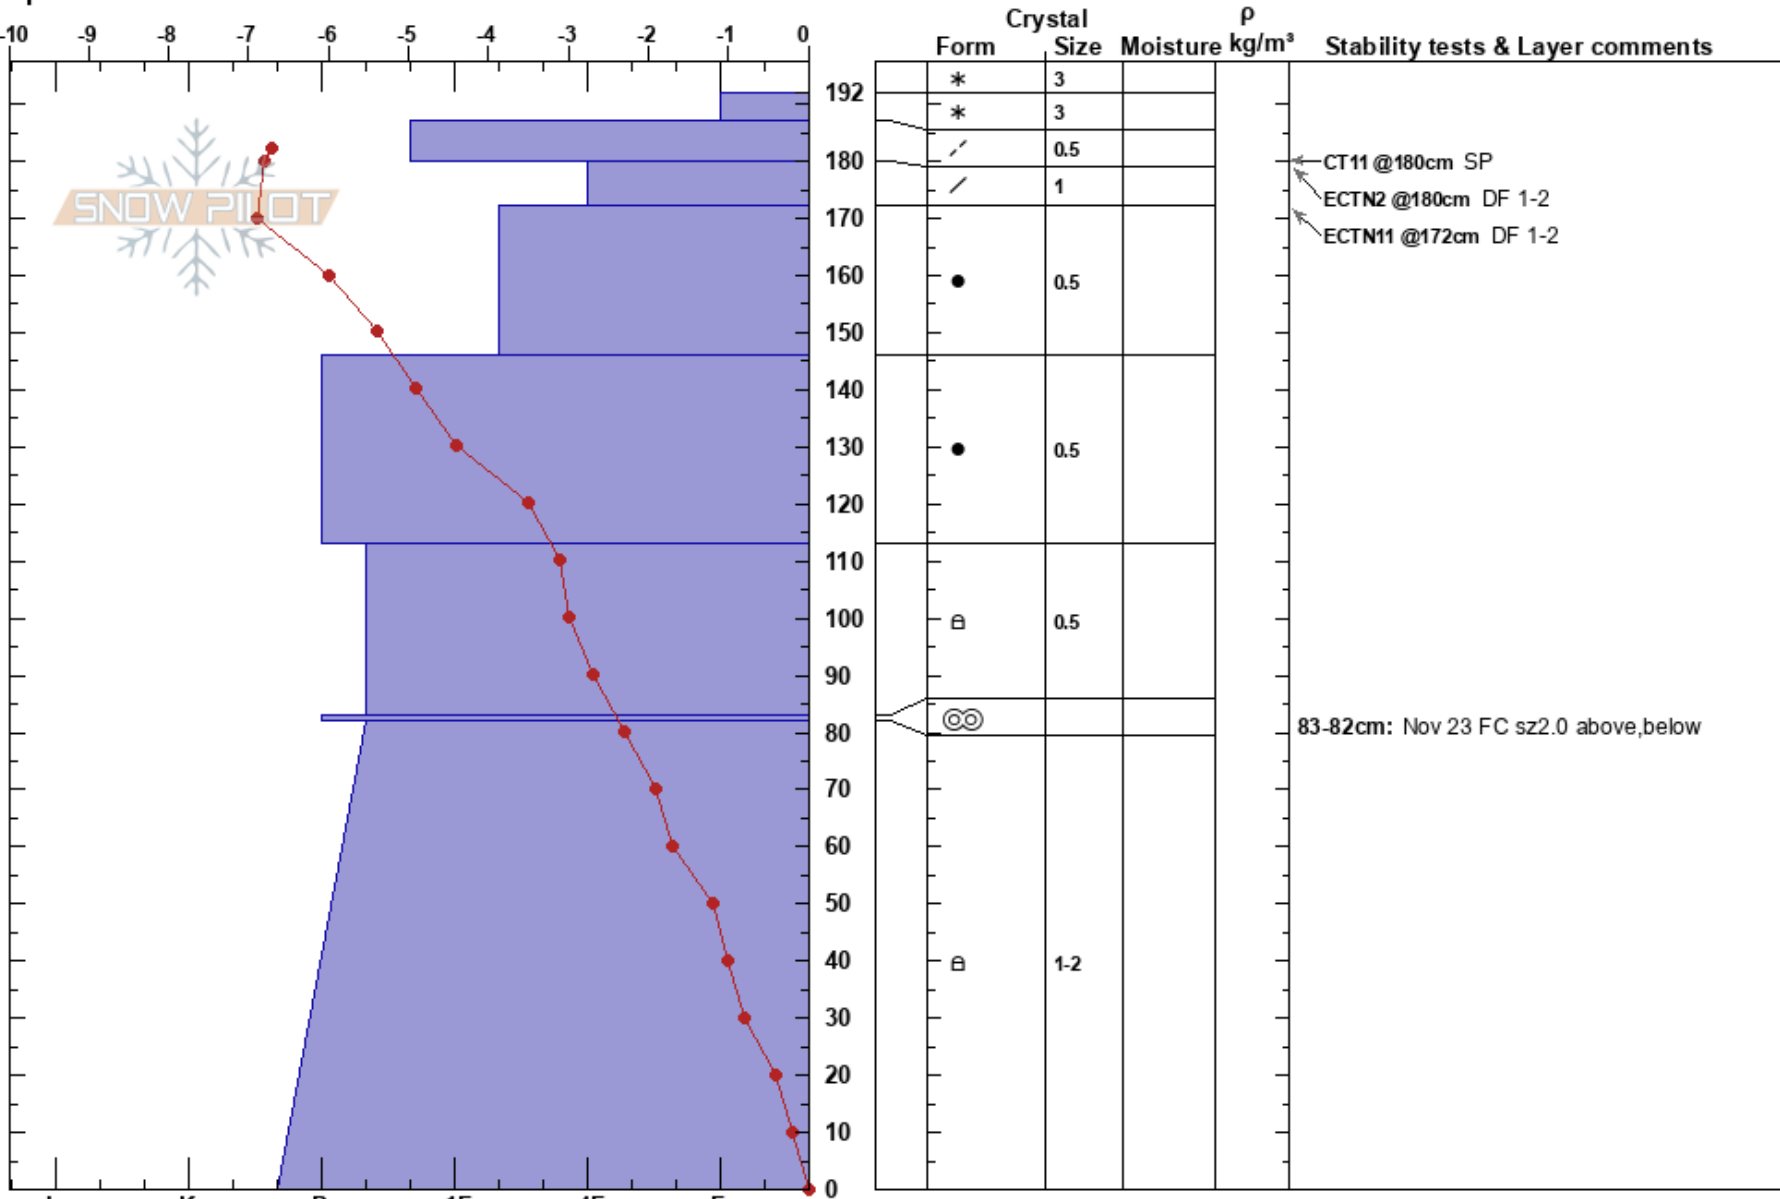

Barely Legal Fan
 Lizard Range
 BC
 Elevation: 1930 m
 Aspect: E
 Specifics:

Fredrika Engblom
 14/12/2022 - 10:27
 Co-ord: 49.45043N, -115.11614W
 Slope Angle: 39°
 Wind Loading:

Stability: **HS: 192**
 Air Temperature: -7.2°C PF: 25
 Sky Cover: OVC
 Precipitation: S-1
 Wind: Calm
 83-82cm: Nov 23 FC sz2.0 above,below
 83-82cm: Problematic layer

Notes: Alpine shale slope. No skier compaction. Below alpine chute.