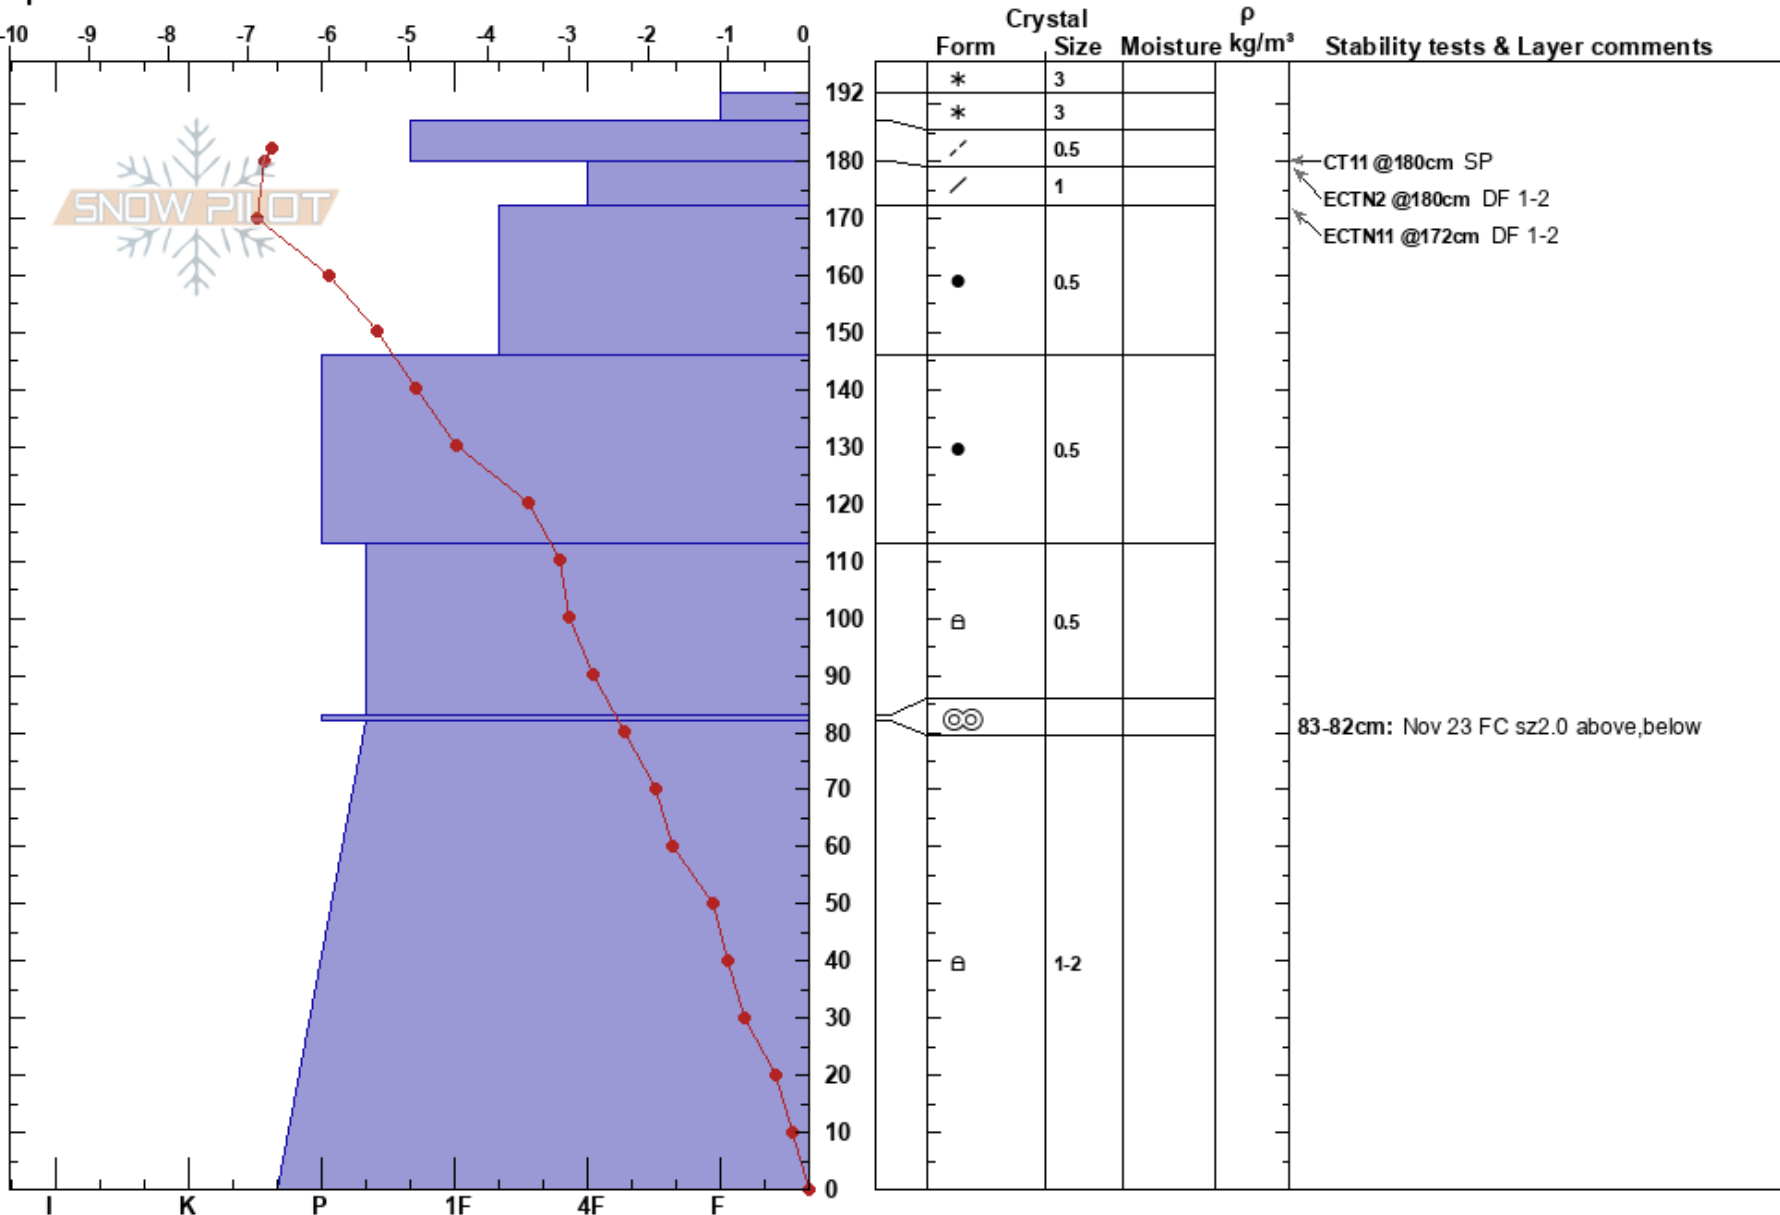

Barely Legal Fan  
 Lizard Range  
 BC  
 Elevation: 1930 m  
 Aspect: E  
 Specifics:

Fredrika Engblom  
 14/12/2022 - 10:27  
 Co-ord: 49.45043N, -115.11614W  
 Slope Angle: 39°  
 Wind Loading:

Stability: **HS: 192**  
 Air Temperature: -7.2°C PF: 25  
 Sky Cover: OVC  
 Precipitation: S-1  
 Wind: Calm  
 83-82cm: Nov 23 FC sz2.0 above,below  
 83-82cm: Problematic layer

Notes: Alpine shale slope. No skier compaction. Below alpine chute.