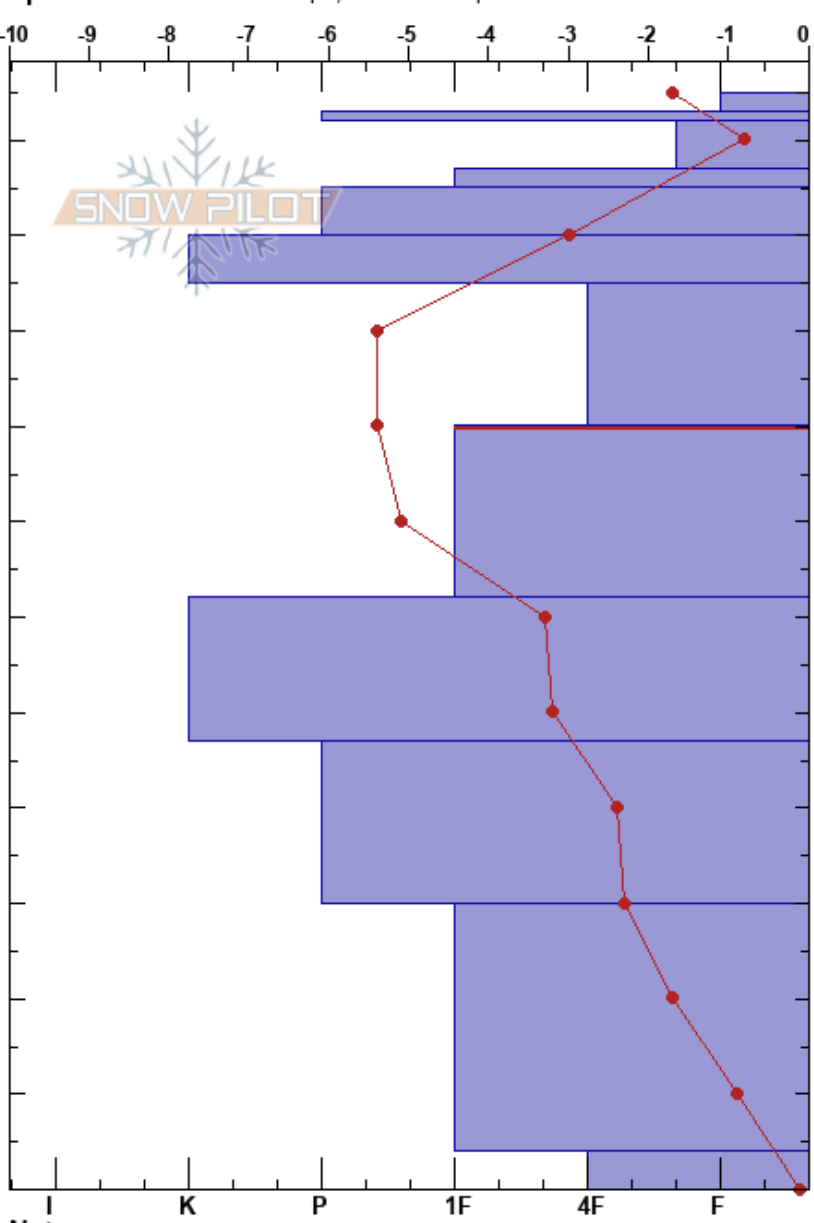

Lenin r LM level
 Madison Range-N
 MT
 Elevation: 10400 ft
 Aspect: 117°
 Specifics: Ski tracks on slope; We skied slope

yunce ueland
 11/24/2022 - 1:45pm
 Co-ord: 45.27530N, -111.44842W
 Slope Angle: 33°
 Wind Loading:

Stability:
 Air Temperature: -0.8°C
 Sky Cover: CLR
 Precipitation: NO
 Wind:
 HS: 115
 PF: 10
 PS: 4
 80-62cm: Problematic layer

Height (cm)	Crystal		Moisture	ρ kg/m ³	Stability tests & Layer comments
	Form	Size			
115	/	0.5			
110	•	0.5			← ECTN1 @111cm
105	/	0.5			
100	/	0.5			
95	/	1			
90	⊖	0.3			← CTV, Q2 @92cm ← ECTN11 @91cm
85	⊖ (□)	0.3 (1)			
80					
75	⊖	0.5			
70					
65					
60	.	0.3			← ECTP21 @62cm
55					
50					
45	⊖	0.5			
40					
35					
30					
25					
20	□	1			
15					
10					
5					
0					