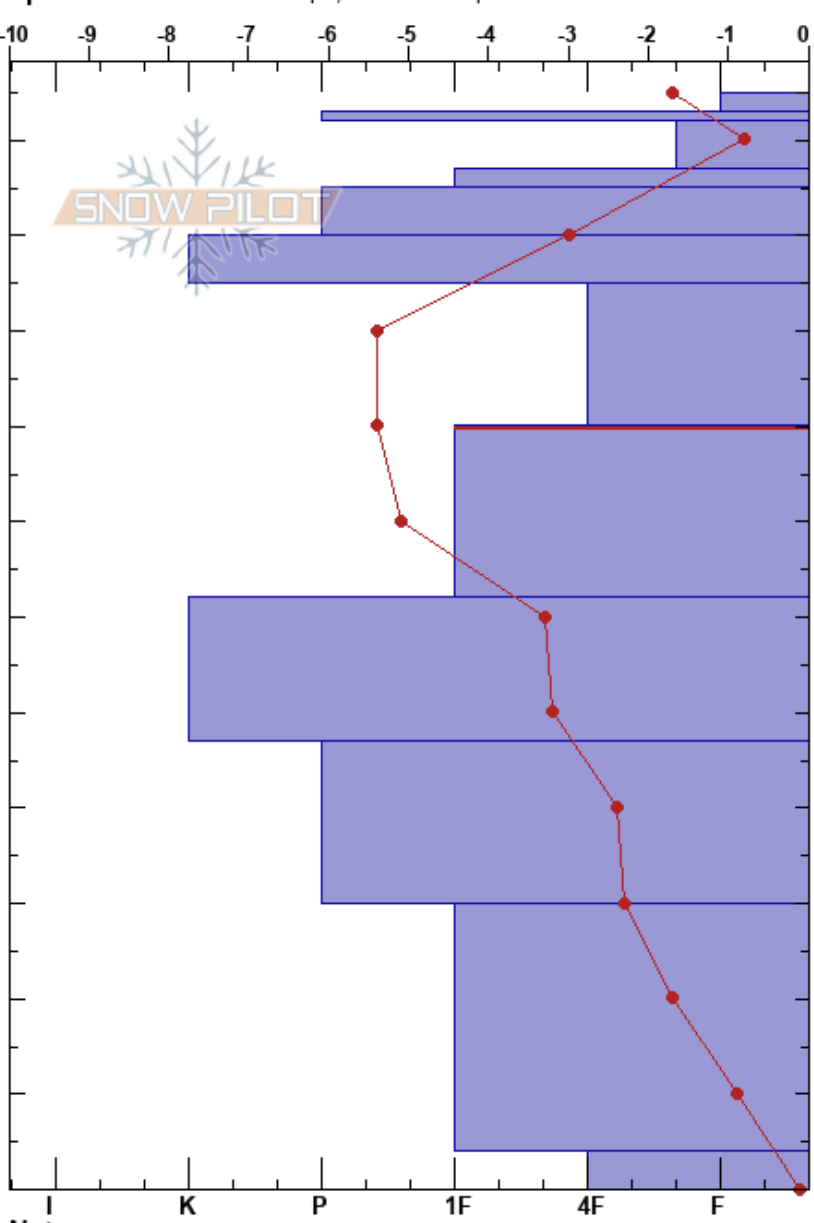

Lenin r LM level
 Madison Range-N
 MT
 Elevation: 10400 ft
 Aspect: 117°
 Specifics: Ski tracks on slope; We skied slope

yunce ueland
 11/24/2022 - 1:45pm
 Co-ord: 45.27530N, -111.44842W
 Slope Angle: 33°
 Wind Loading:

Stability:
 Air Temperature: -0.8°C
 Sky Cover: CLR
 Precipitation: NO
 Wind:
 HS: 115
 PF: 10
 PS: 4
 80-62cm: Problematic layer

Height (cm)	Form	Crystal Size	Moisture	ρ kg/m ³	Stability tests & Layer comments
115	/	0.5			
110	•	0.5			← ECTN1 @111cm
105	/	0.5			
100	/	0.5			
95	/	1			
90	⊖	0.3			← CTV, Q2 @92cm ← ECTN11 @91cm
85	⊖ (□)	0.3(1)			
80					
75	⊖	0.5			
70					
65					
60	.	0.3			← ECTP21 @62cm
55					
50					
45	⊖	0.5			
40					
35					
30					
25					
20	□	1			
15					
10					
5					
0					